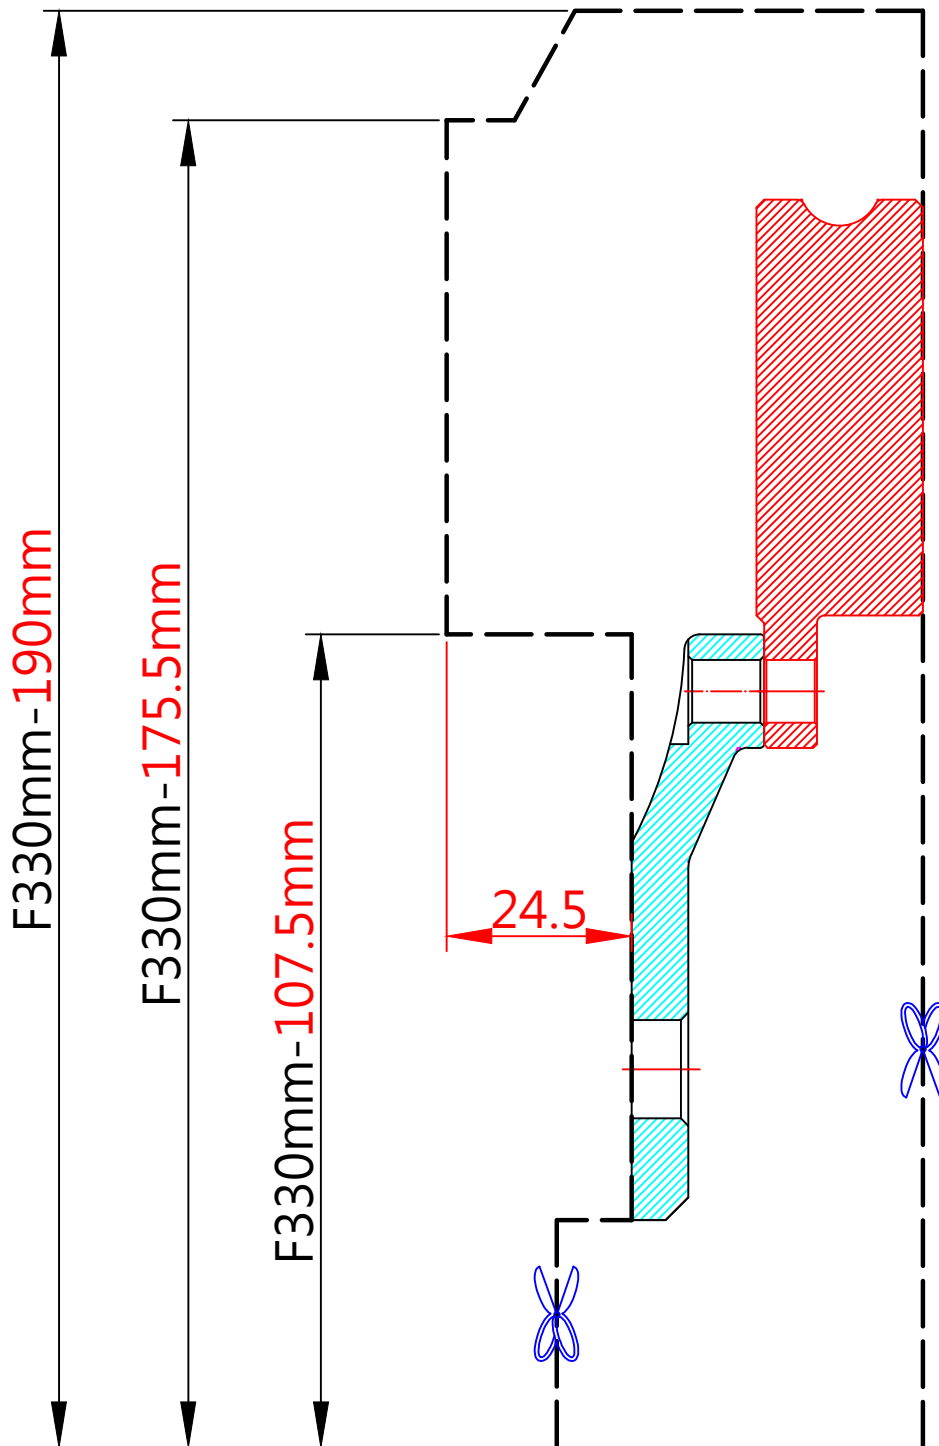

# WHEEL FITMENT TEMPLATES

SUZUKI		SWIFT 1.3		04~10
PARTS NO.	ROTOR DIAMETER	FRONT/REAR	PCD	
SU001-7	330 X 22	FRONT	5X114.3	

The wheel fitment is only for your reference and it can not 100% ensure the clearance between caliper and rim is ok. if there is any interference issue, please change your wheel as possible.