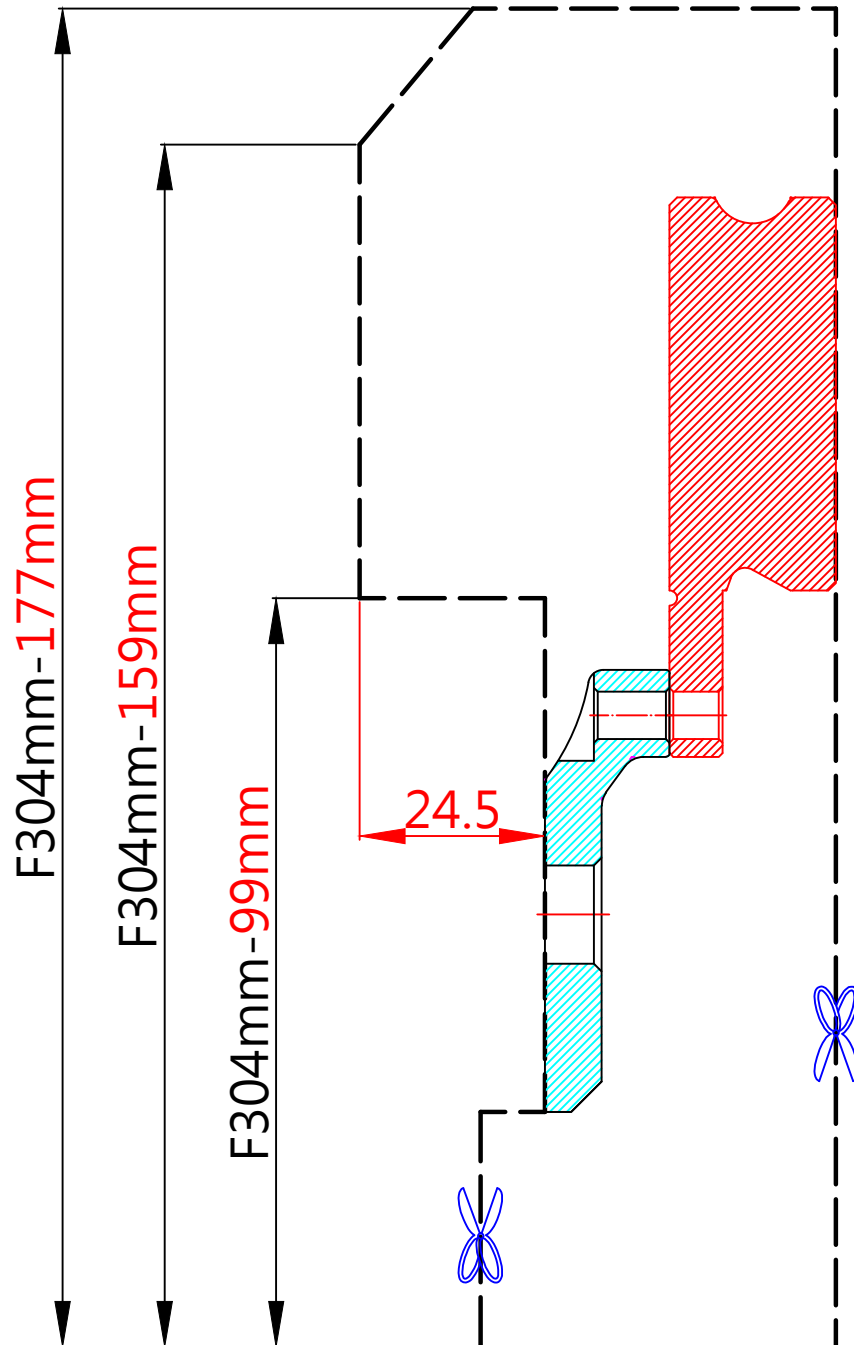

WHEEL FITMENT TEMPLATES

SUZUKI	SWIFT SPORT(MK4)	17~UP	
PARTS NO.	ROTOR DIAMETER	FRONT/REAR	PCD
SU008-7	304 X 22	FRONT	5X114.3

The wheel fitment is only for your reference and it can not 100% ensure the clearance between caliper and rim is ok. if there is any interference issue, please change your wheel as possible.