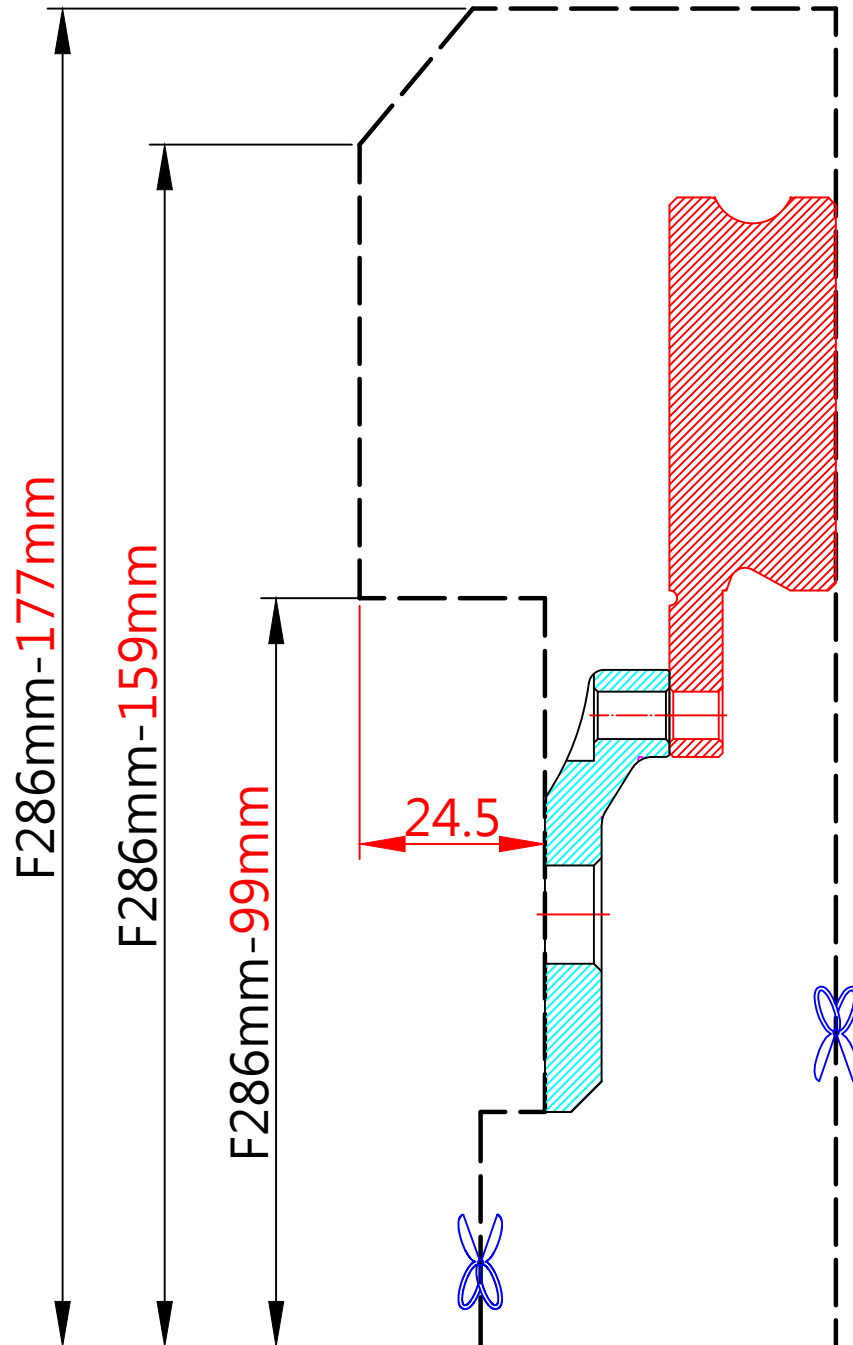

WHEEL FITMENT TEMPLATES

SUZUKI	SWIFT ZC32S SPORT	11~17	
PARTS NO.	ROTOR DIAMETER	FRONT/REAR	PCD
SU002-3	304 X 22	FRONT	5X114.3

The wheel fitment is only for your reference and it can not 100% ensure the clearance between caliper and rim is ok. if there is any interference issue, please change your wheel as possible.