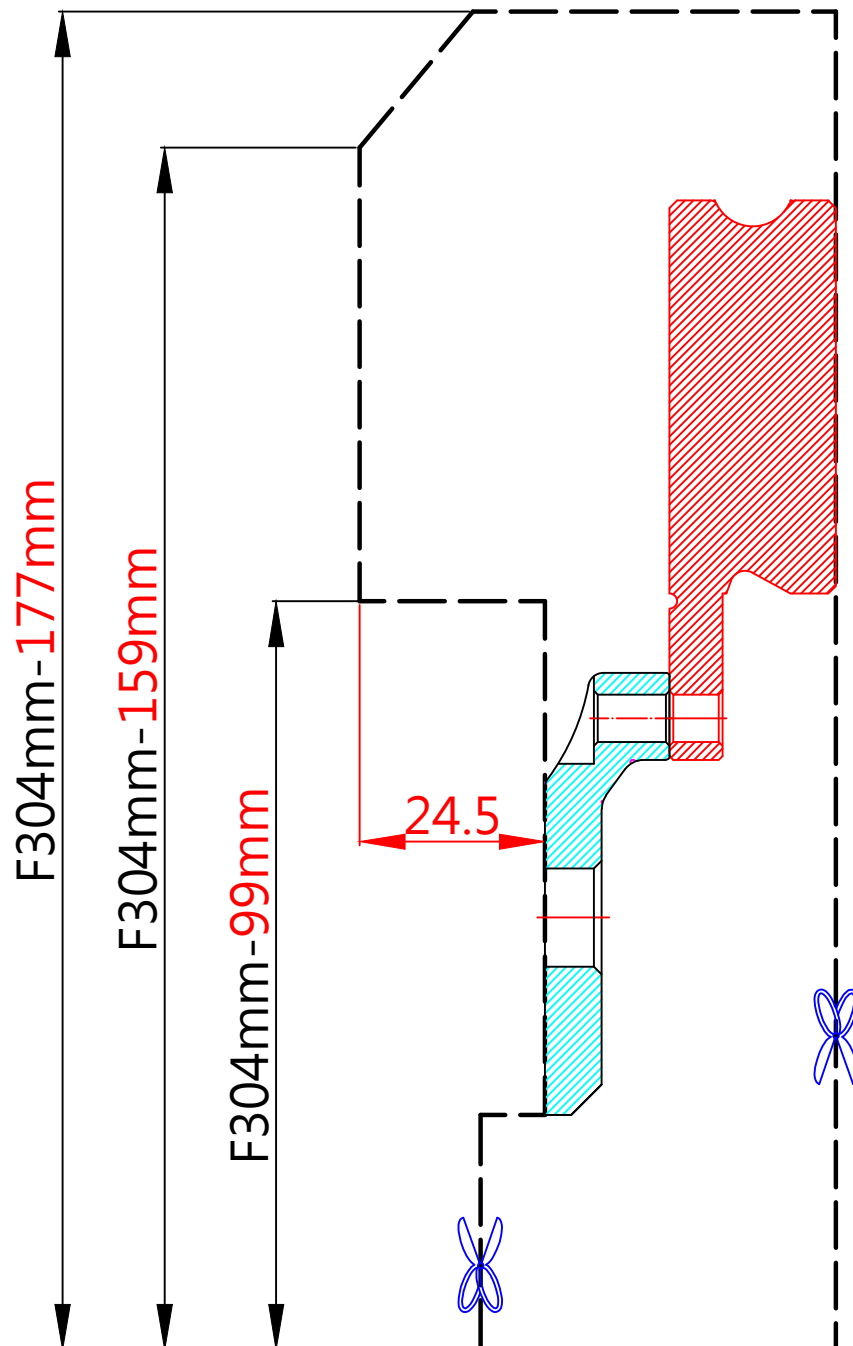

# WHEEL FITMENT TEMPLATES

| SUZUKI    | SWIFT ZC31S SPORT | 07~10      |         |
|-----------|-------------------|------------|---------|
| PARTS NO. | ROTOR DIAMETER    | FRONT/REAR | PCD     |
| SU002-2-7 | 304 X 22          | FRONT      | 5X114.3 |

The wheel fitment is only for your reference and it can not 100% ensure the clearance between caliper and rim is ok. if there is any interference issue, please change your wheel as possible.