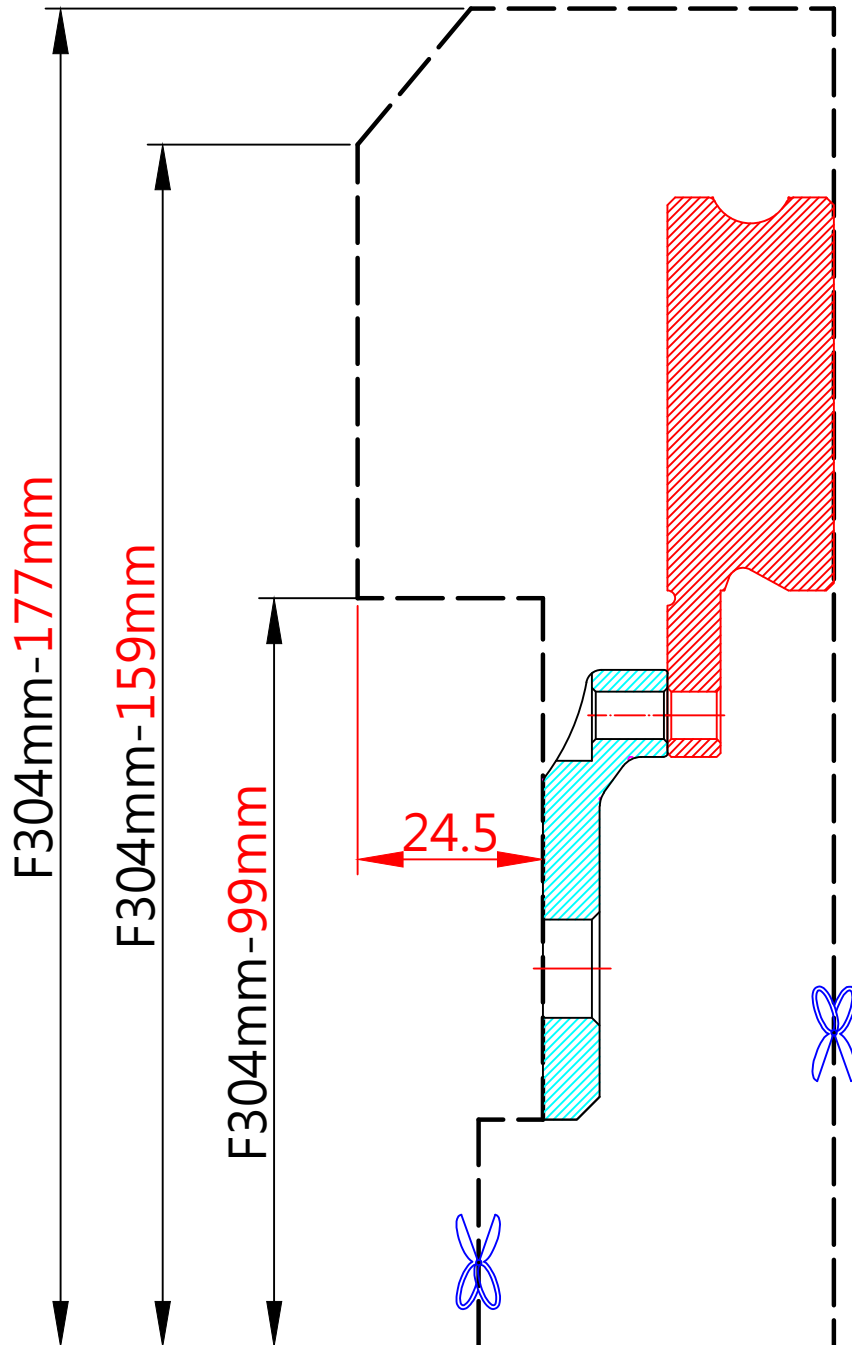

# WHEEL FITMENT TEMPLATES

SUZUKI	SWIFT 1.3	04~10	
PARTS NO.	ROTOR DIAMETER	FRONT/REAR	PCD
SU001-7	304 X 22	FRONT	5X114.3

The wheel fitment is only for your reference and it can not 100% ensure the clearance between caliper and rim is ok. if there is any interference issue, please change your wheel as possible.