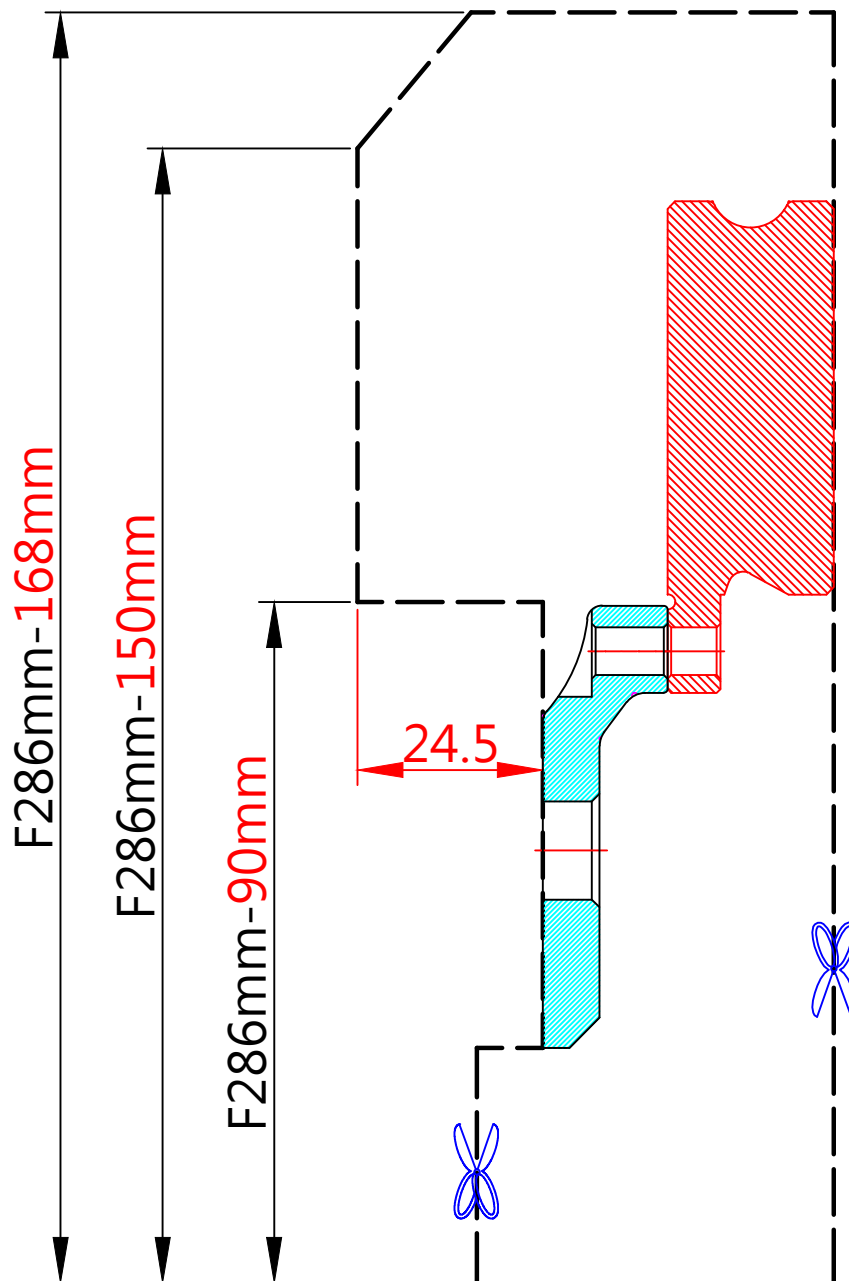

WHEEL FITMENT TEMPLATES

SUZUKI	SWIFT ZC32S SPORT	11~17	
PARTS NO.	ROTOR DIAMETER	FRONT/REAR	PCD
SU002-3	286 X 22	FRONT	5X114.3

The wheel fitment is only for your reference and it can not 100% ensure the clearance between caliper and rim is ok. if there is any interference issue, please change your wheel as possible.