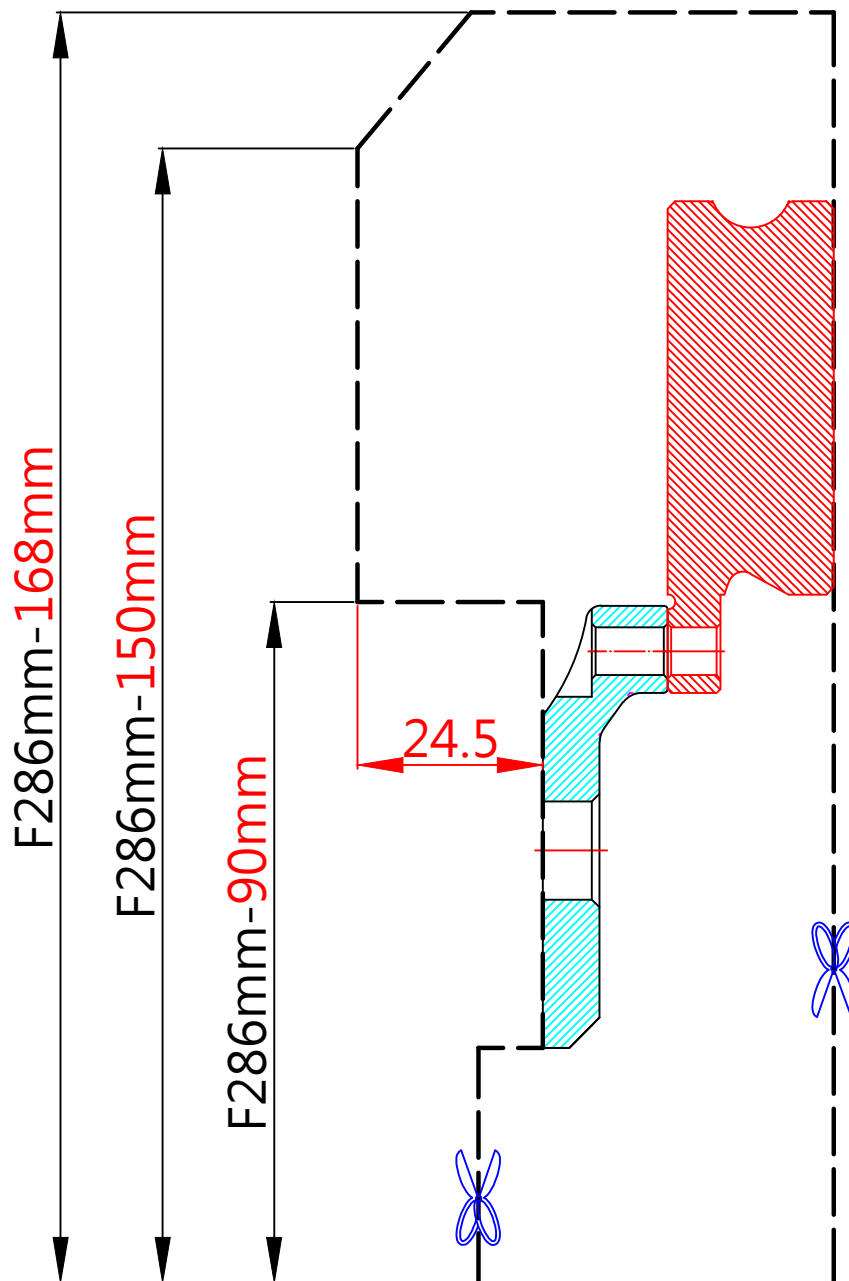

# WHEEL FITMENT TEMPLATES

SUZUKI	SWIFT ZC31S SPORT	07~10	
PARTS NO.	ROTOR DIAMETER	FRONT/REAR	PCD
SU002-2-7	286 X 22	FRONT	5X114.3

The wheel fitment is only for your reference and it can not 100% ensure the clearance between caliper and rim is ok. if there is any interference issue, please change your wheel as possible.