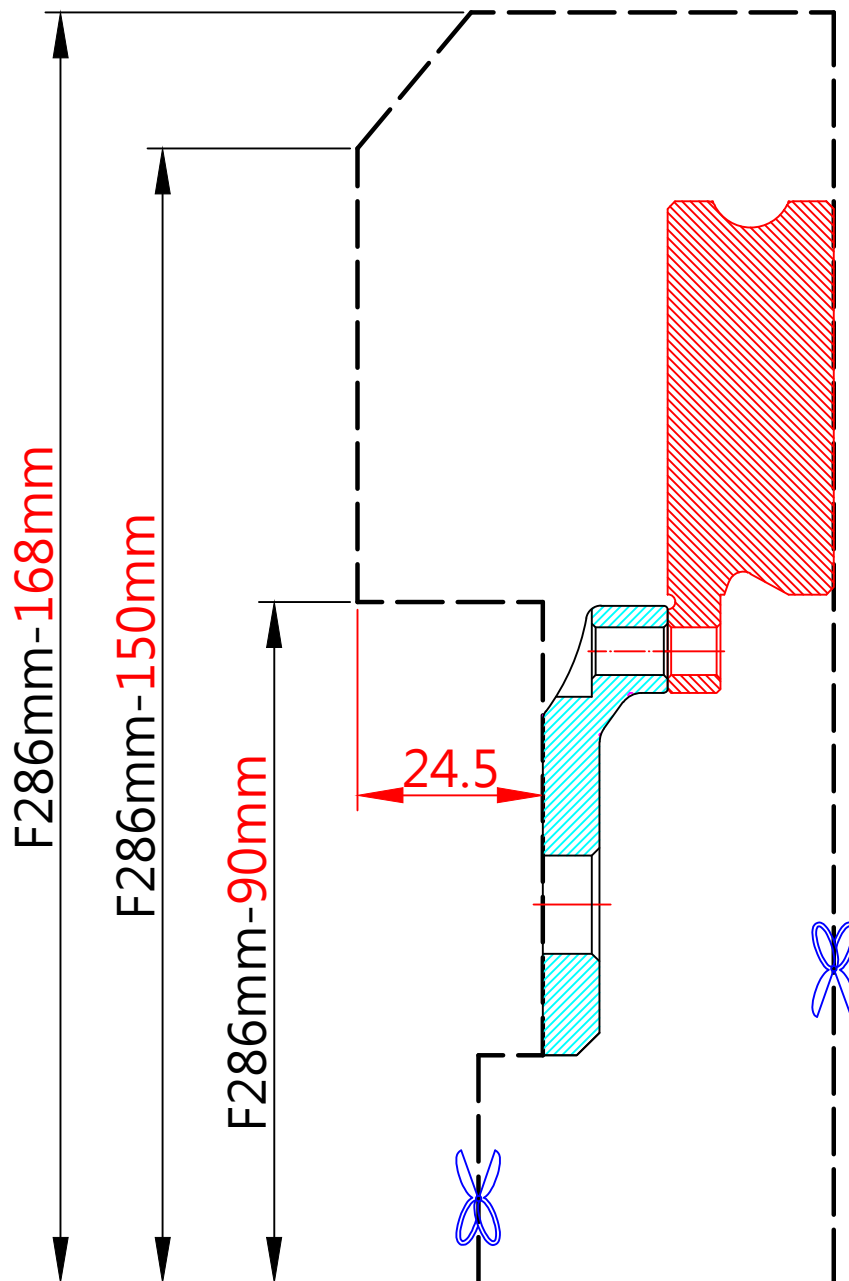

# WHEEL FITMENT TEMPLATES

SUZUKI	SWIFT 1.3	04~10	
PARTS NO.	ROTOR DIAMETER	FRONT/REAR	PCD
SU001-7	286 X 22	FRONT	5X114.3

The wheel fitment is only for your reference and it can not 100% ensure the clearance between caliper and rim is ok. if there is any interference issue, please change your wheel as possible.