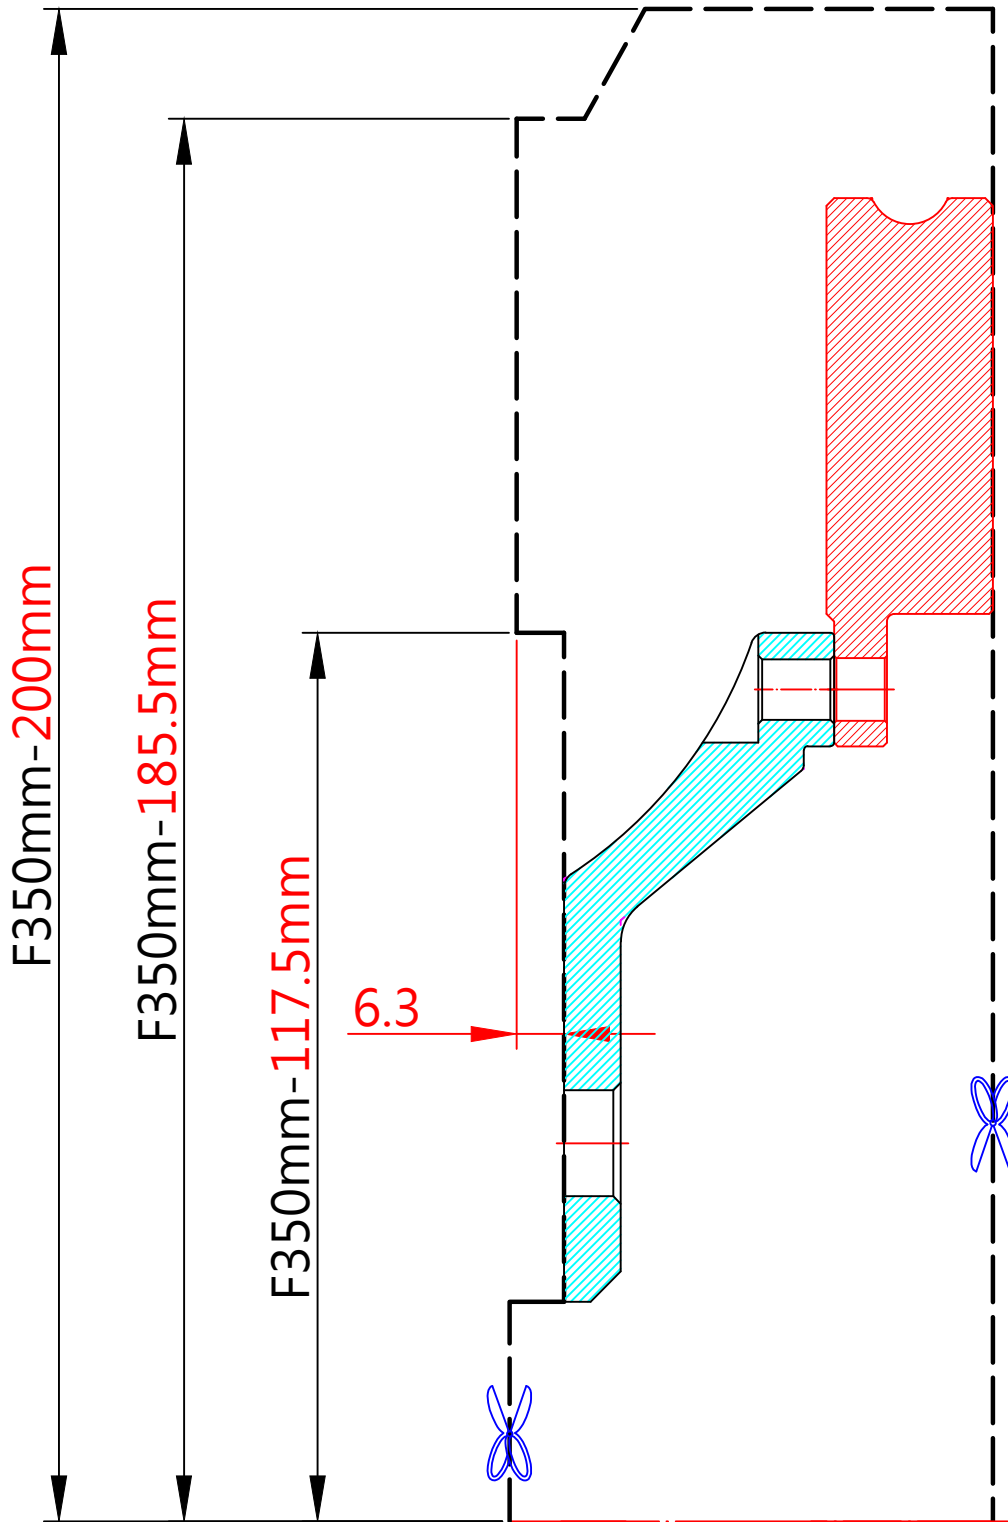

WHEEL FITMENT TEMPLATES

SUBARU		BRZ	12~UP
PARTS NO.	ROTOR DIAMETER	FRONT/REAR	PCD
SU15-7	350 X 22	FRONT	5X100

The wheel fitment is only for your reference and it can not 100% ensure the clearance between caliper and rim is ok. if there is any interference issue, please change your wheel as possible.