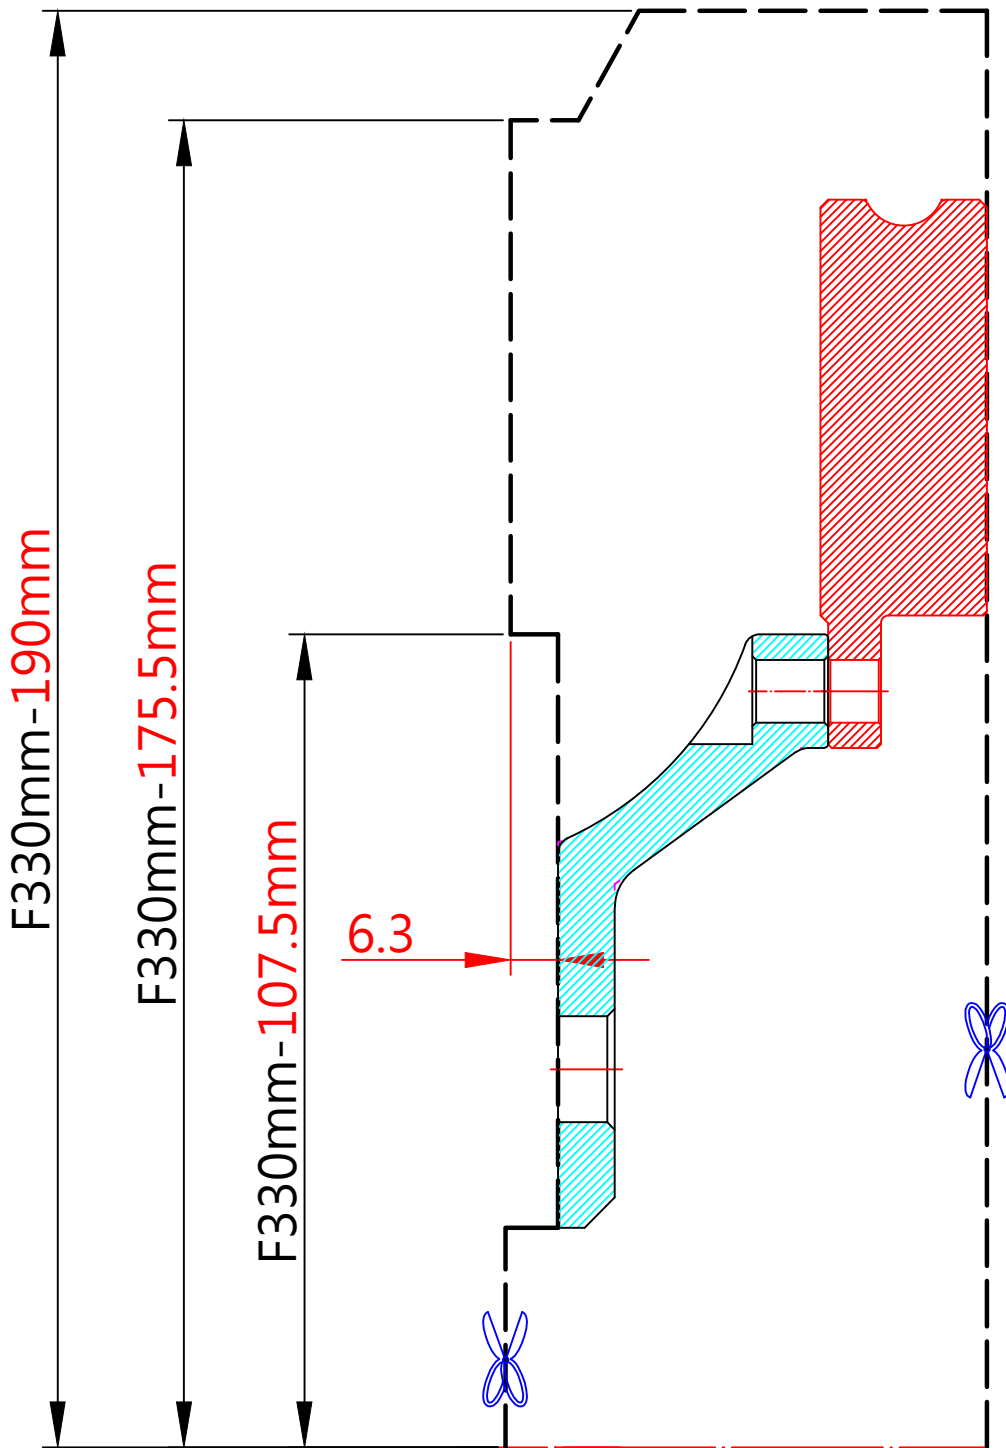

# WHEEL FITMENT TEMPLATES

SUBARU		BRZ		12~UP
PARTS NO.	ROTOR DIAMETER	FRONT/REAR	PCD	
SU15-7	330 X 22	FRONT	5X100	

The wheel fitment is only for your reference and it can not 100% ensure the clearance between caliper and rim is ok. if there is any interference issue, please change your wheel as possible.