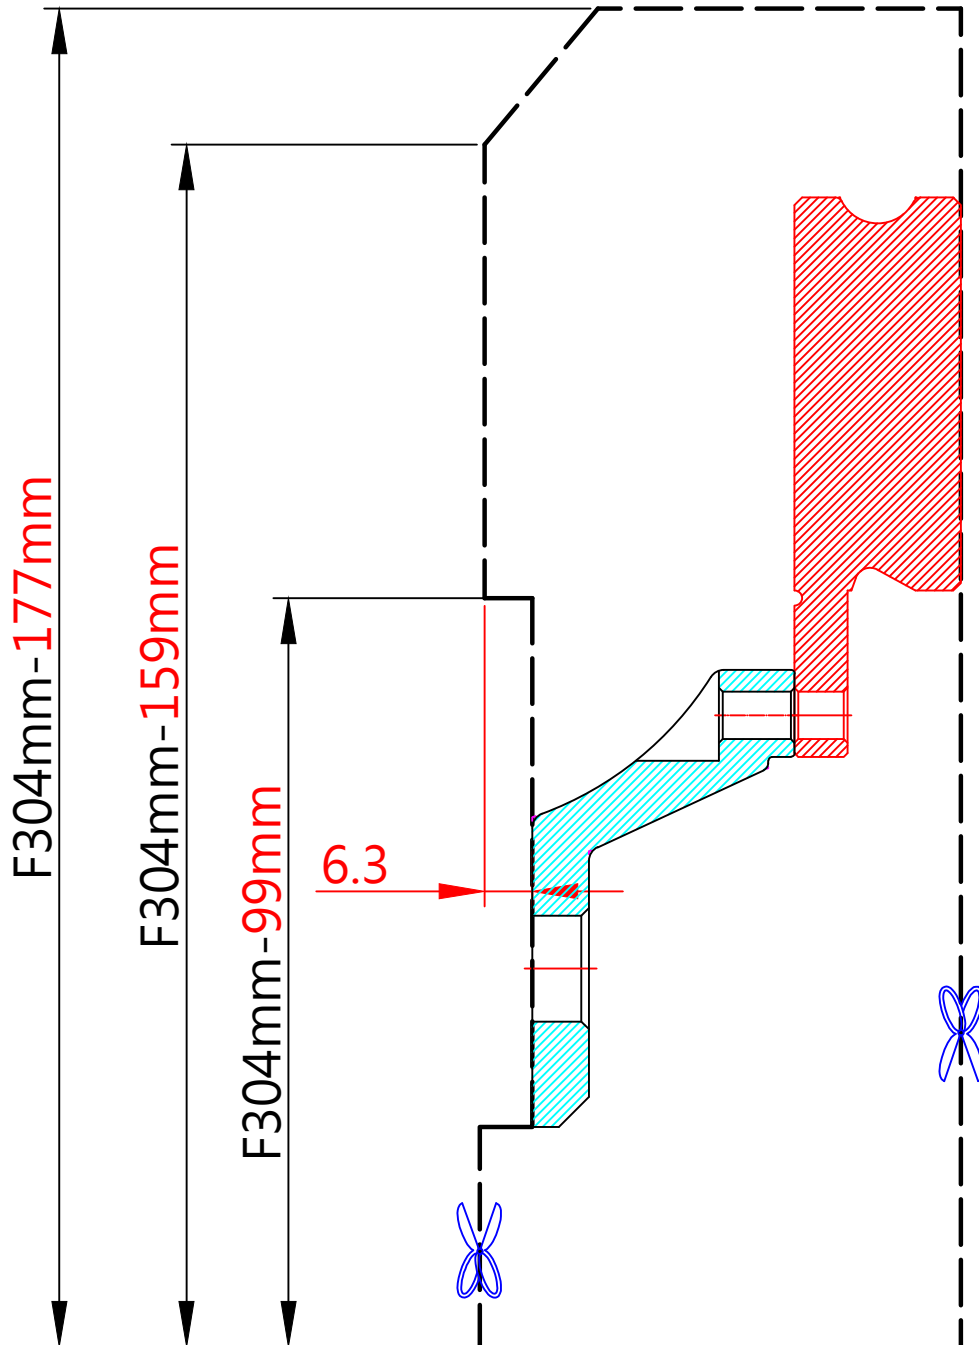

# WHEEL FITMENT TEMPLATES

SUBARU		BRZ	12~UP
PARTS NO.	ROTOR DIAMETER	FRONT/REAR	PCD
SU15-7	304 X 22	FRONT	5X100

The wheel fitment is only for your reference  
and it can not 100% ensure the clearance between caliper and rim is ok.  
if there is any interference issue, please change your wheel as possible.