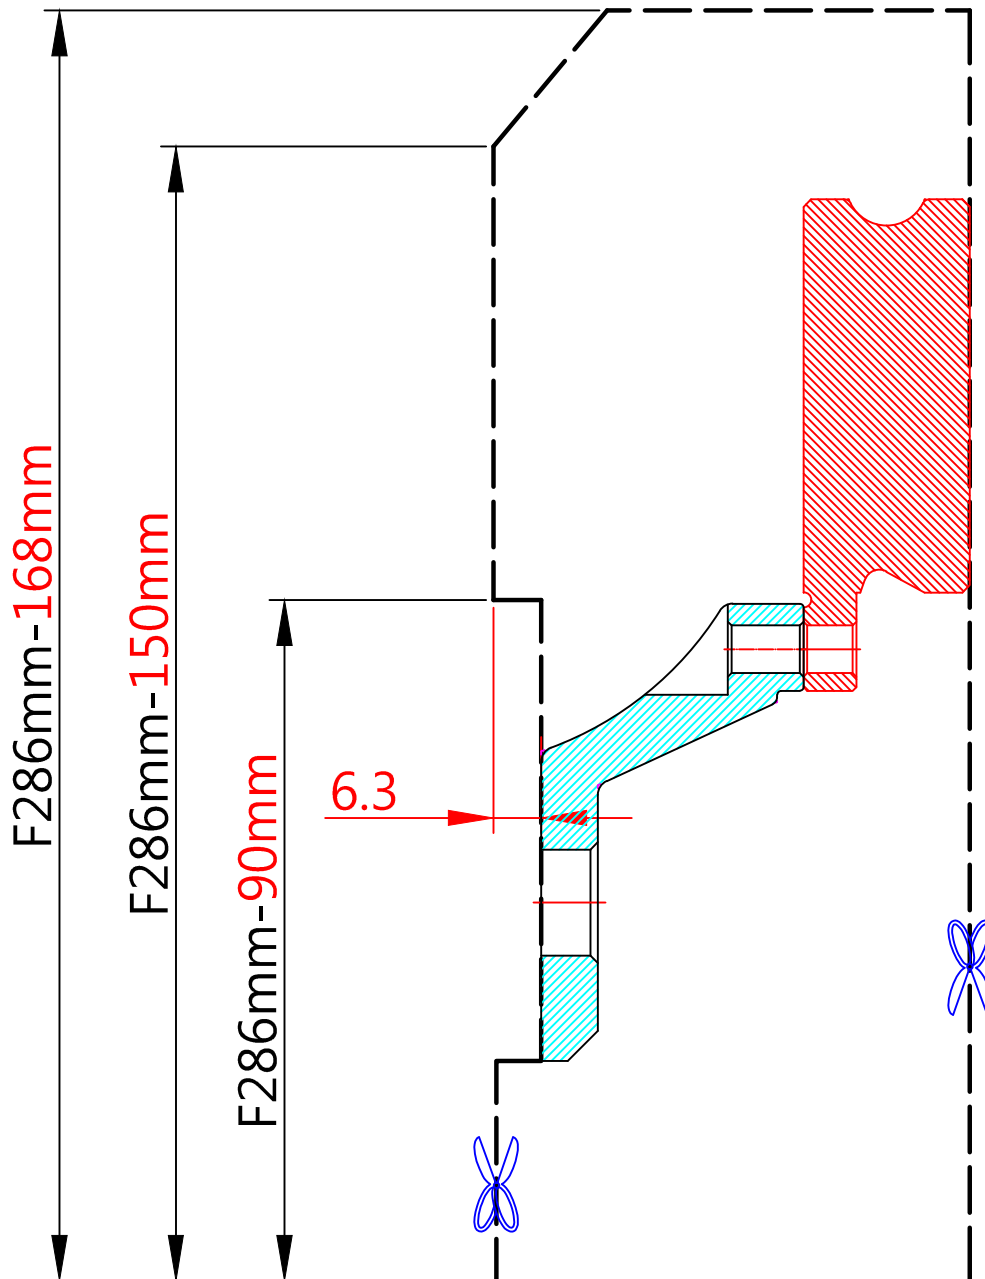

WHEEL FITMENT TEMPLATES

SUBARU		BRZ	12~UP
PARTS NO.	ROTOR DIAMETER	FRONT/REAR	PCD
SU15-7	286 X 22	FRONT	5X100

The wheel fitment is only for your reference and it can not 100% ensure the clearance between caliper and rim is ok. if there is any interference issue, please change your wheel as possible.