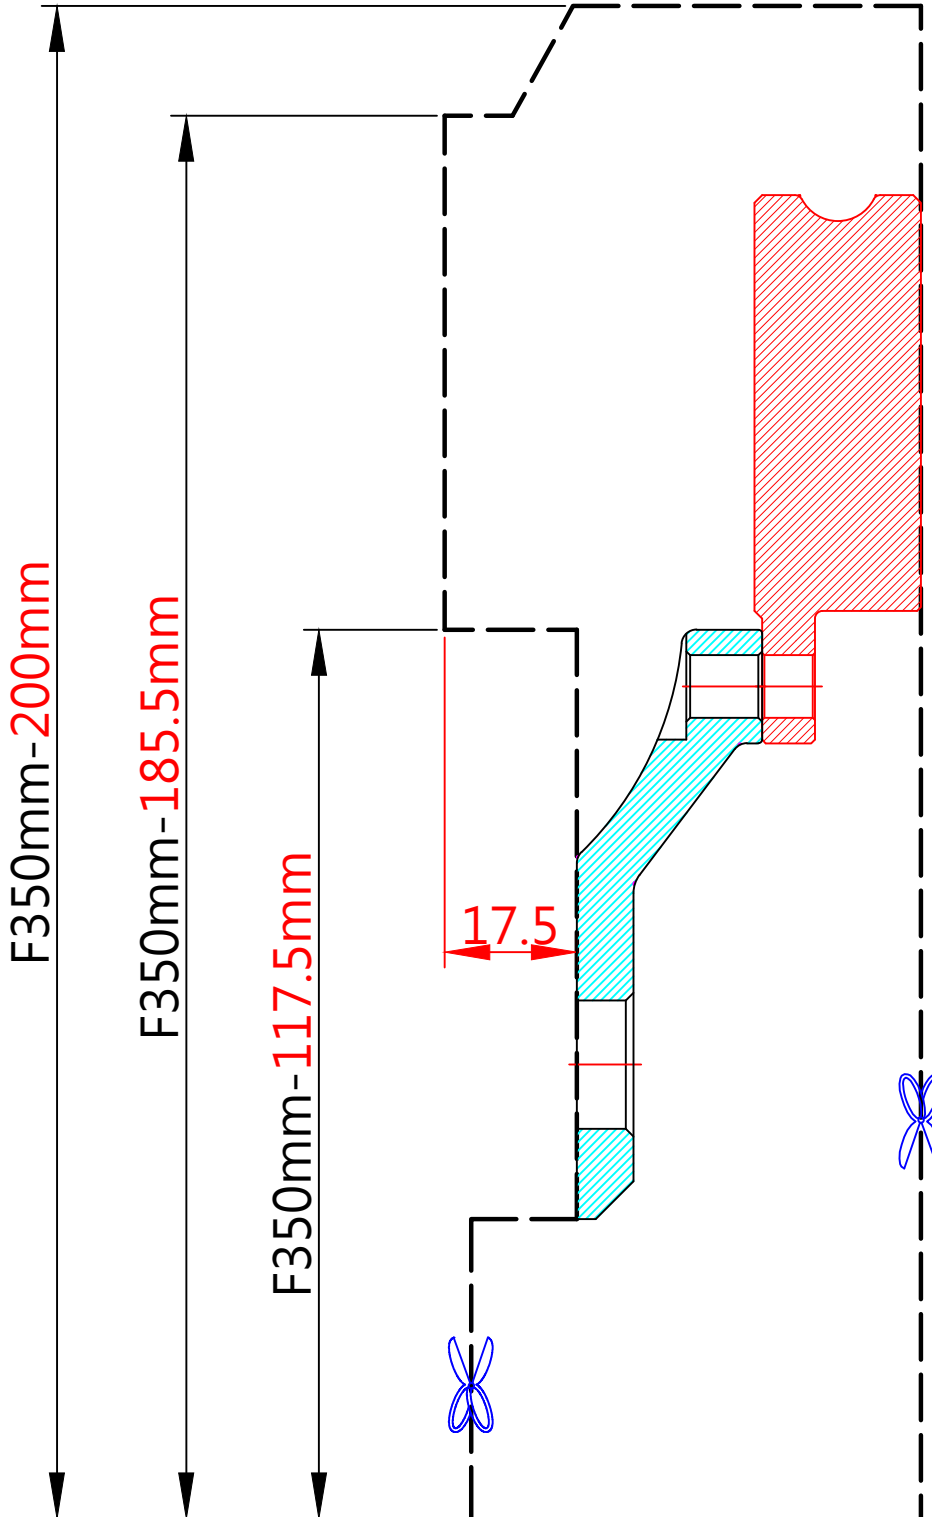

# WHEEL FITMENT TEMPLATES

MINI	COOPER SD (R60)	COUNTRYMAN (2WD)	10~16
PARTS NO.	ROTOR DIAMETER	FRONT/REAR	PCD
BM23-5	350 X 22	FRONT	5X120

The wheel fitment is only for your reference and it can not 100% ensure the clearance between caliper and rim is ok. if there is any interference issue, please change your wheel as possible.