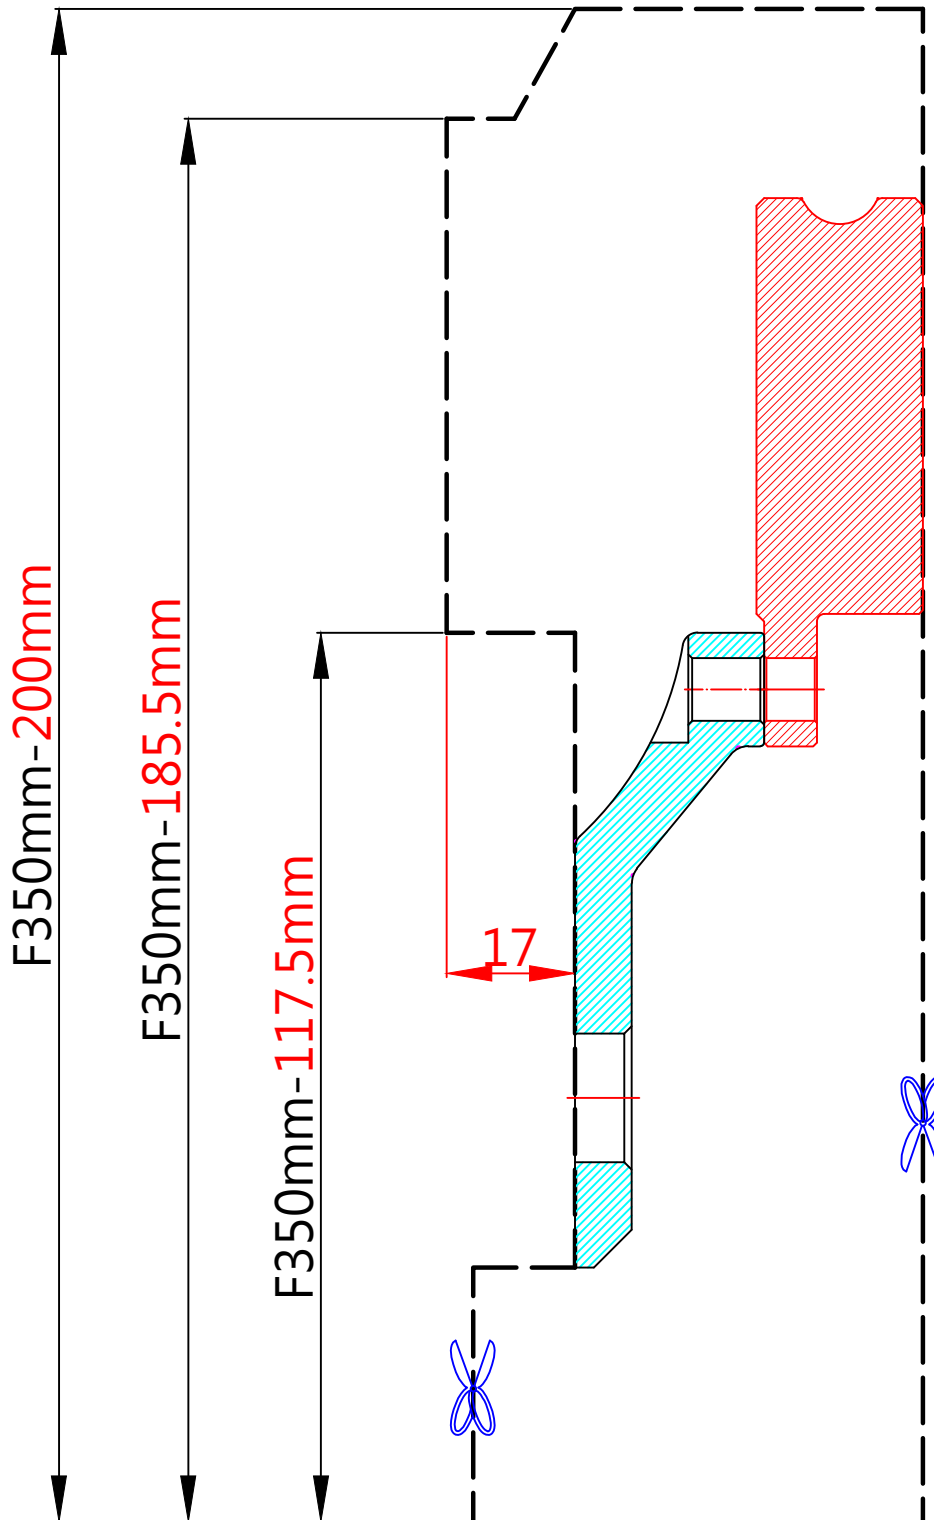

WHEEL FITMENT TEMPLATES

MINI	COOPER S (F56)		14~UP
PARTS NO.	ROTOR DIAMETER	FRONT/REAR	PCD
BM23-6-7	350 X 22	FRONT	5X112

The wheel fitment is only for your reference and it can not 100% ensure the clearance between caliper and rim is ok. if there is any interference issue, please change your wheel as possible.