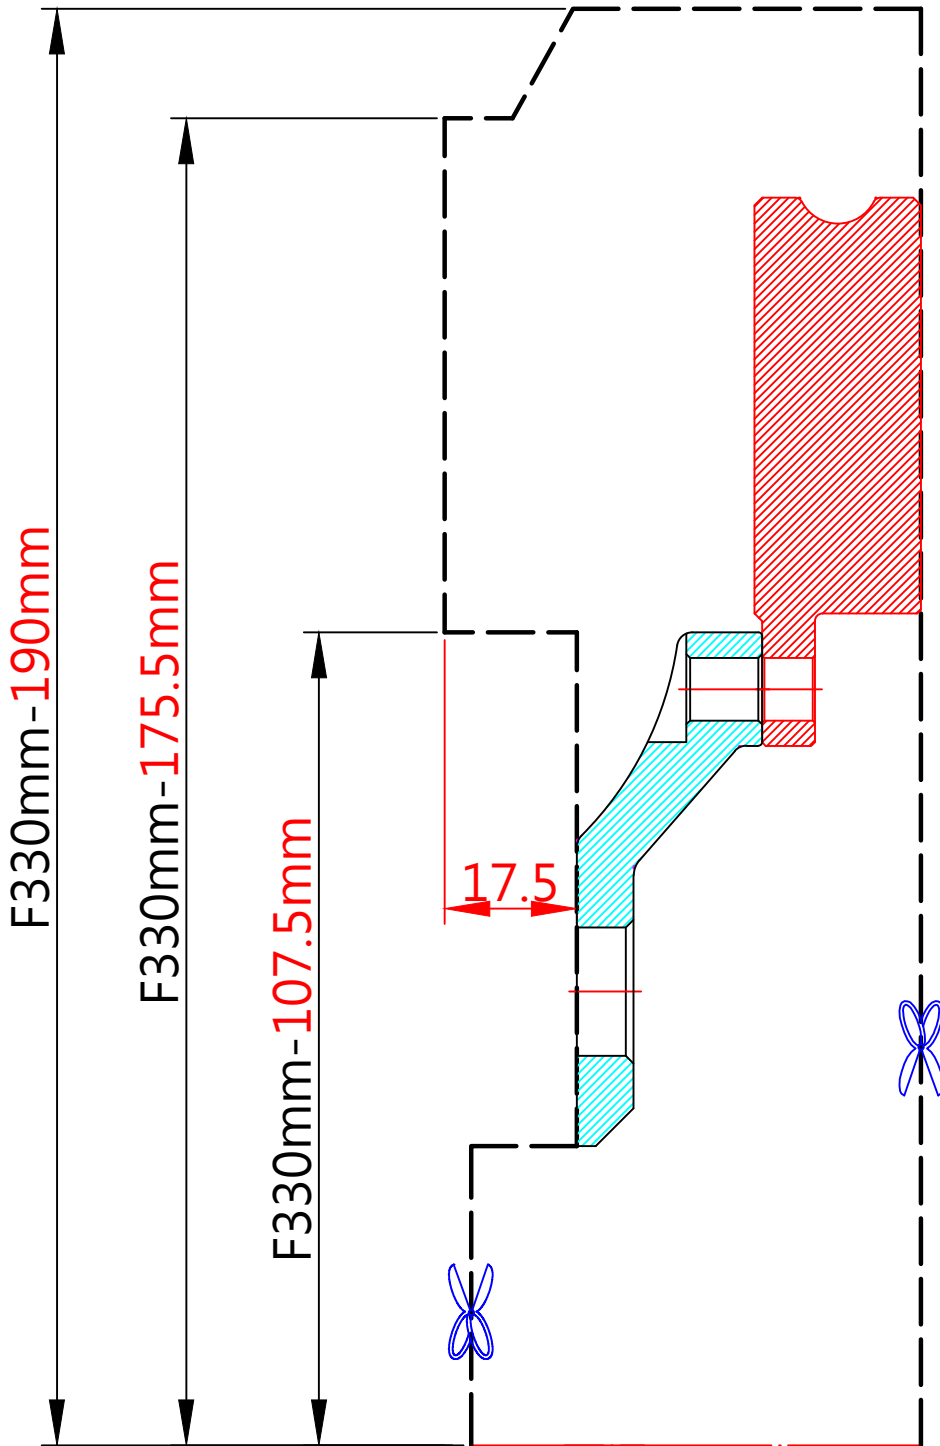

WHEEL FITMENT TEMPLATES

MINI	COOPER SD (R60) COUNTRYMAN (2WD)	10~16	
PARTS NO.	ROTOR DIAMETER	FRONT/REAR	PCD
BM23-5	330 X 22	FRONT	5X120

The wheel fitment is only for your reference and it can not 100% ensure the clearance between caliper and rim is ok. if there is any interference issue, please change your wheel as possible.