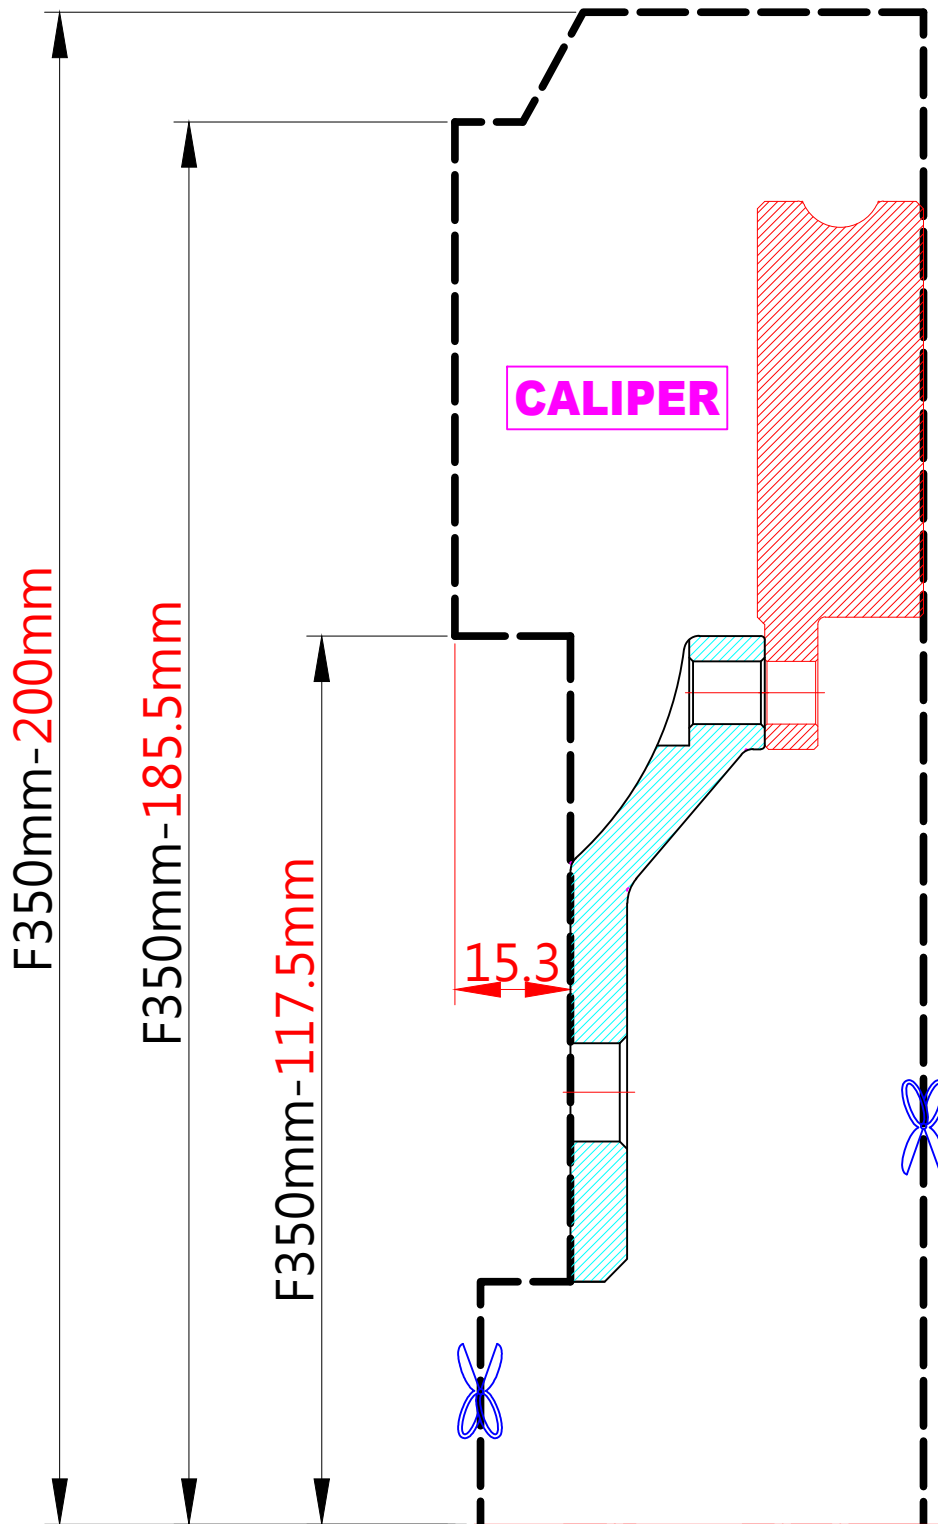

# WHEEL FITMENT TEMPLATES

HONDA	HR-V/VEZEL (FWD)	13~21	
PARTS NO.	ROTOR DIAMETER	FRONT/REAR	PCD
HO42	350mm X 22mm / 3POT	FRONT	5X114.3

The wheel fitment is only for your reference and it can not 100% ensure the clearance between caliper and rim is ok. if there is any interference issue, please change your wheel as possible.