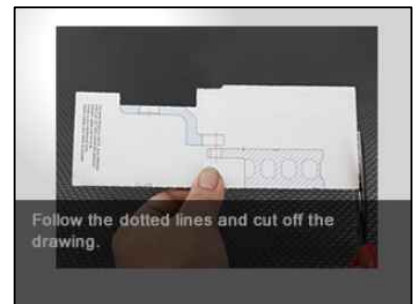

# WHEEL FITMENT TEMPLATES

HONDA	HR-V/VEZEL (FWD)	13~21	
PARTS NO.	ROTOR DIAMETER	FRONT/REAR	PCD
HO42	350mm X 22mm / 3POT	FRONT	5X114.3

The wheel fitment is only for your reference and it can not 100% ensure the clearance between caliper and rim is ok. if there is any interference issue, please change your wheel as possible.