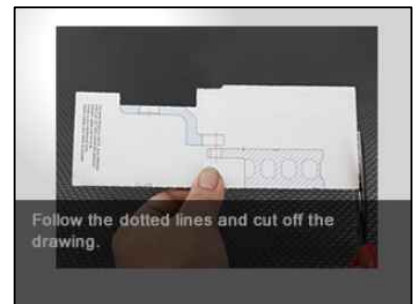

WHEEL FITMENT TEMPLATES

HONDA	HR-V/VEZEL (FWD)	21~UP	
PARTS NO.	ROTOR DIAMETER	FRONT/REAR	PCD
HO42-1	350mm X 22mm / 3POT	FRONT	5X114.3

The wheel fitment is only for your reference and it can not 100% ensure the clearance between caliper and rim is ok. if there is any interference issue, please change your wheel as possible.