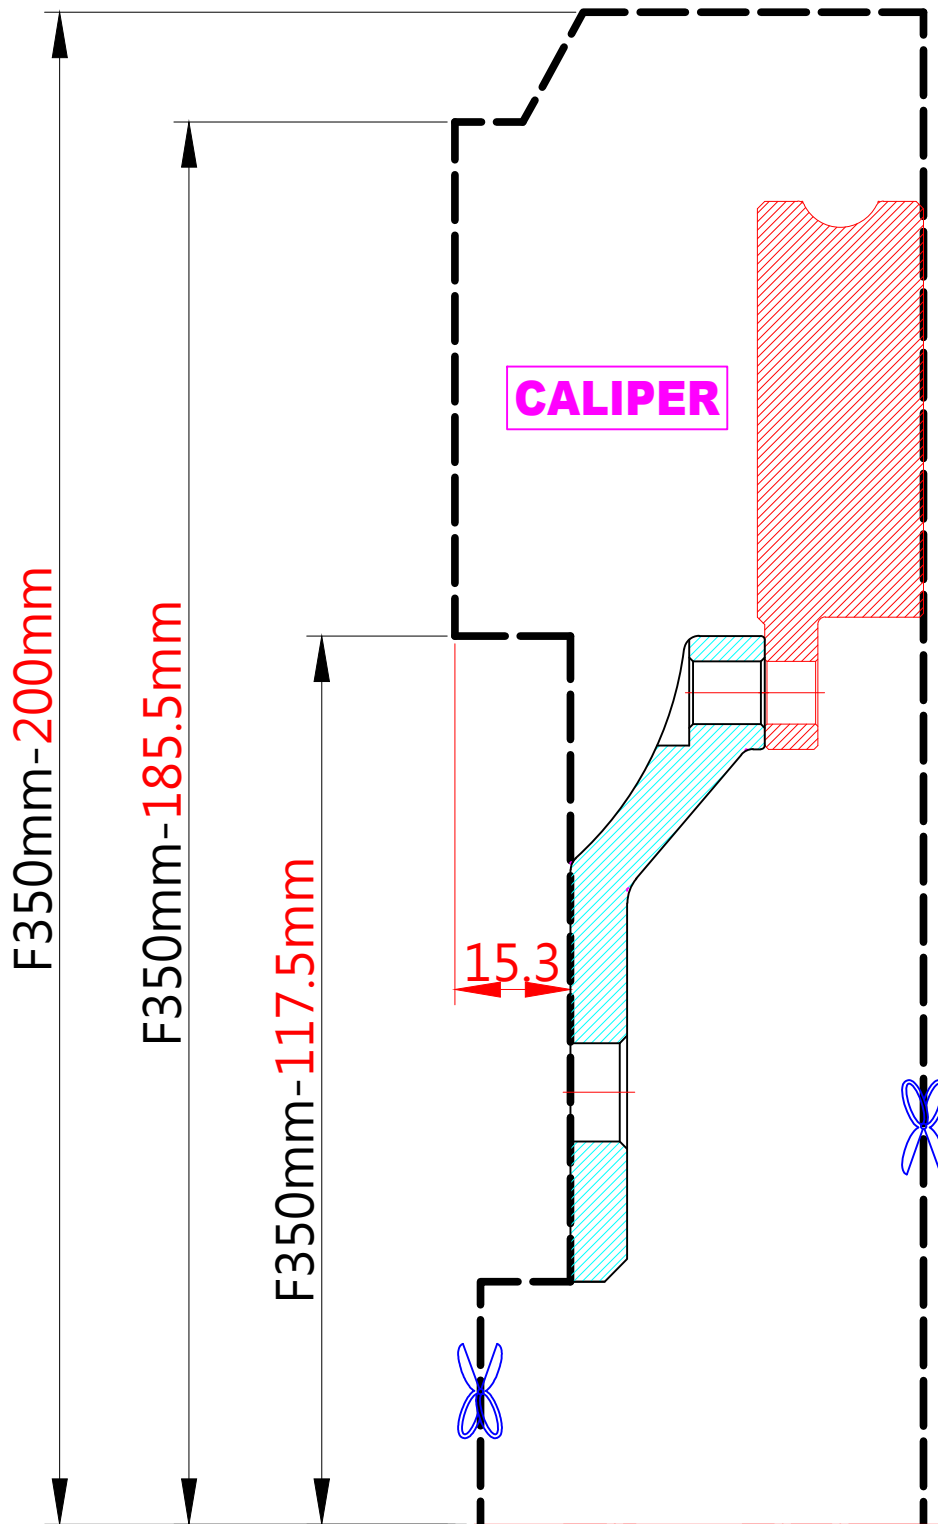

WHEEL FITMENT TEMPLATES

HONDA	HR-V/VEZEL (FWD)	21~UP	
PARTS NO.	ROTOR DIAMETER	FRONT/REAR	PCD
HO42-1	350mm X 22mm / 3POT	FRONT	5X114.3

The wheel fitment is only for your reference and it can not 100% ensure the clearance between caliper and rim is ok. if there is any interference issue, please change your wheel as possible.