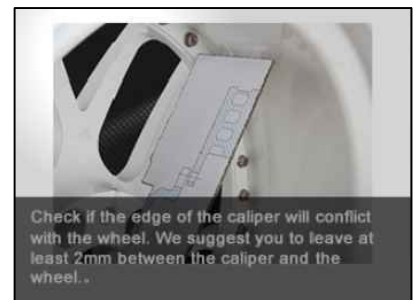

WHEEL FITMENT TEMPLATES

HONDA	HR-V/VEZEL (FWD)	21~UP	
PARTS NO.	ROTOR DIAMETER	FRONT/REAR	PCD
HO42-1	350mm X 22mm / 3POT	FRONT	5X114.3

The wheel fitment is only for your reference and it can not 100% ensure the clearance between caliper and rim is ok. if there is any interference issue, please change your wheel as possible.