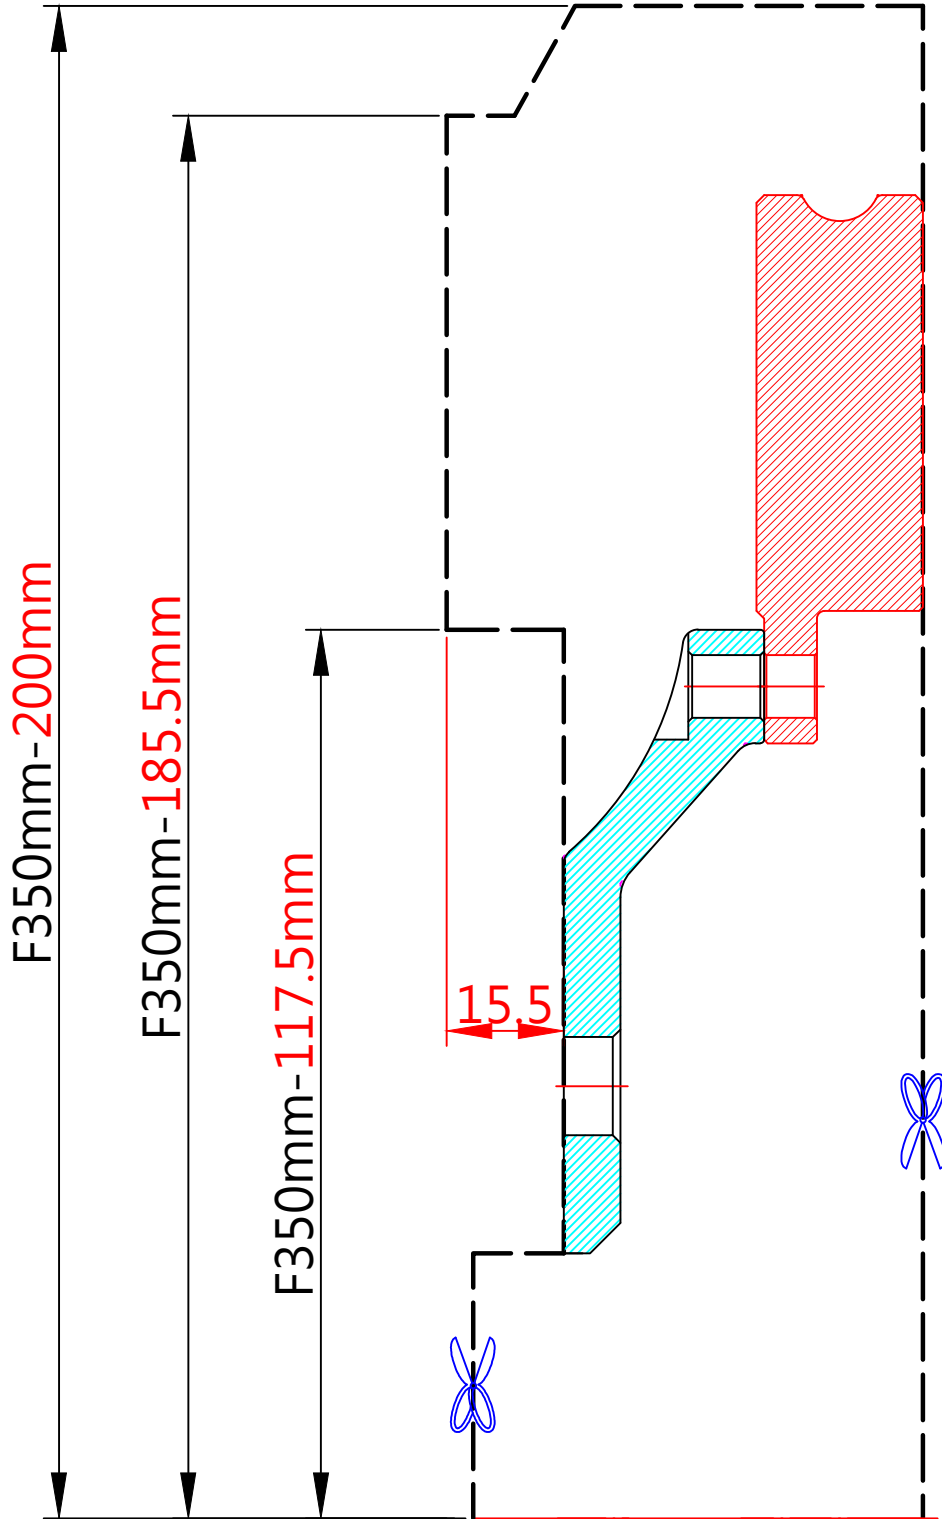

# WHEEL FITMENT TEMPLATES

HONDA	CIVIC EK TYPE-R	96~00	
PARTS NO.	ROTOR DIAMETER	FRONT/REAR	PCD
HO01-1-7	350 X 22	FRONT	5X114.3

The wheel fitment is only for your reference and it can not 100% ensure the clearance between caliper and rim is ok. if there is any interference issue, please change your wheel as possible.