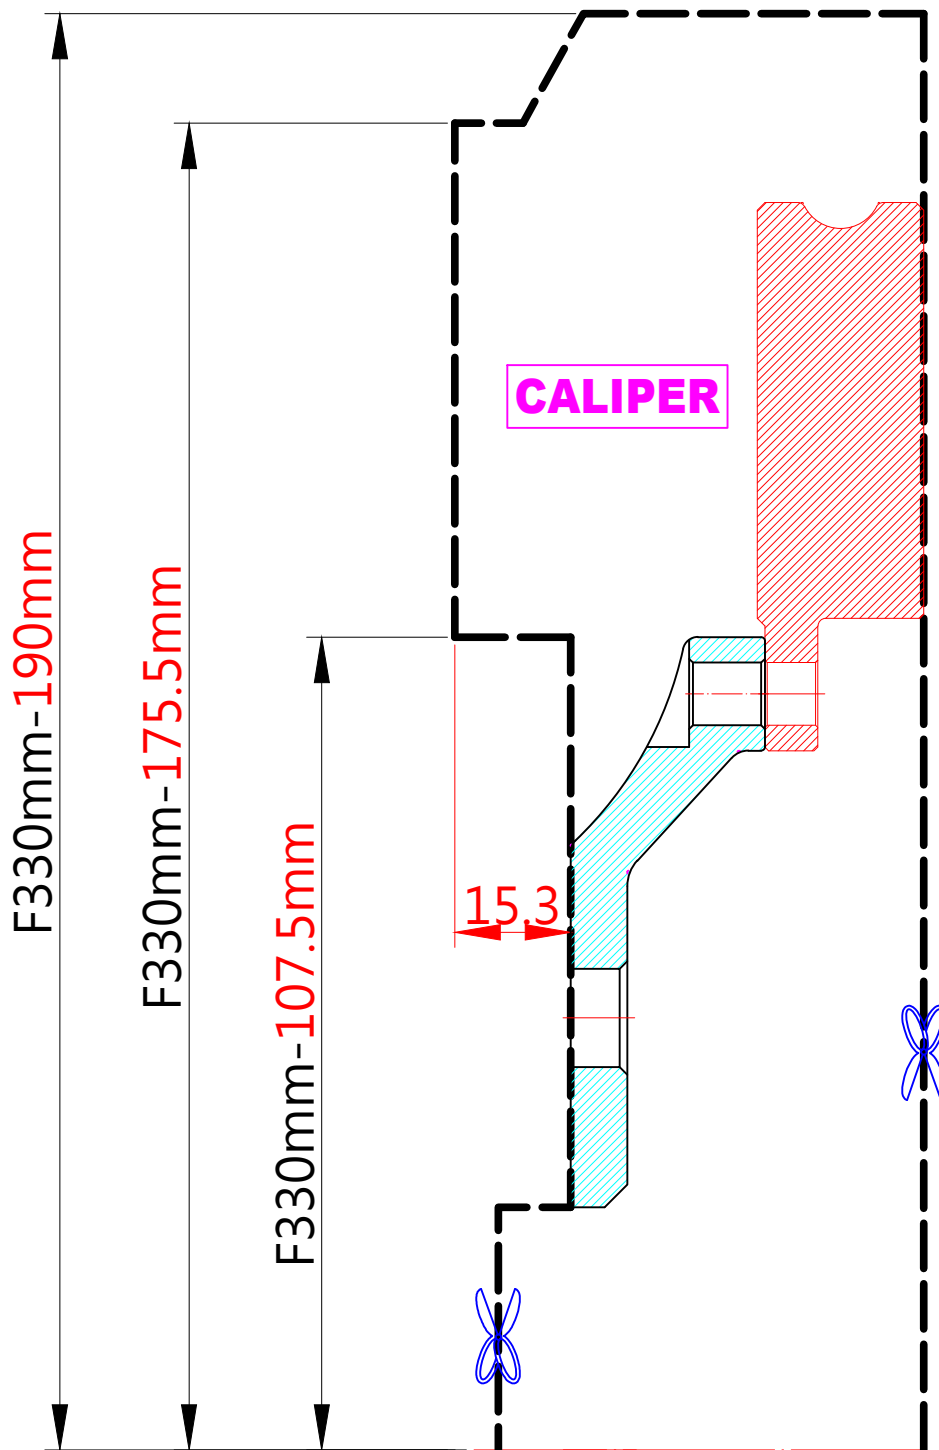

WHEEL FITMENT TEMPLATES

HONDA		HR-V/VEZEL (FWD)		13~21
PARTS NO.	ROTOR DIAMETER	FRONT/REAR	PCD	
HO42	330mm X 22mm / 3POT	FRONT	5X114.3	

The wheel fitment is only for your reference and it can not 100% ensure the clearance between caliper and rim is ok. if there is any interference issue, please change your wheel as possible.