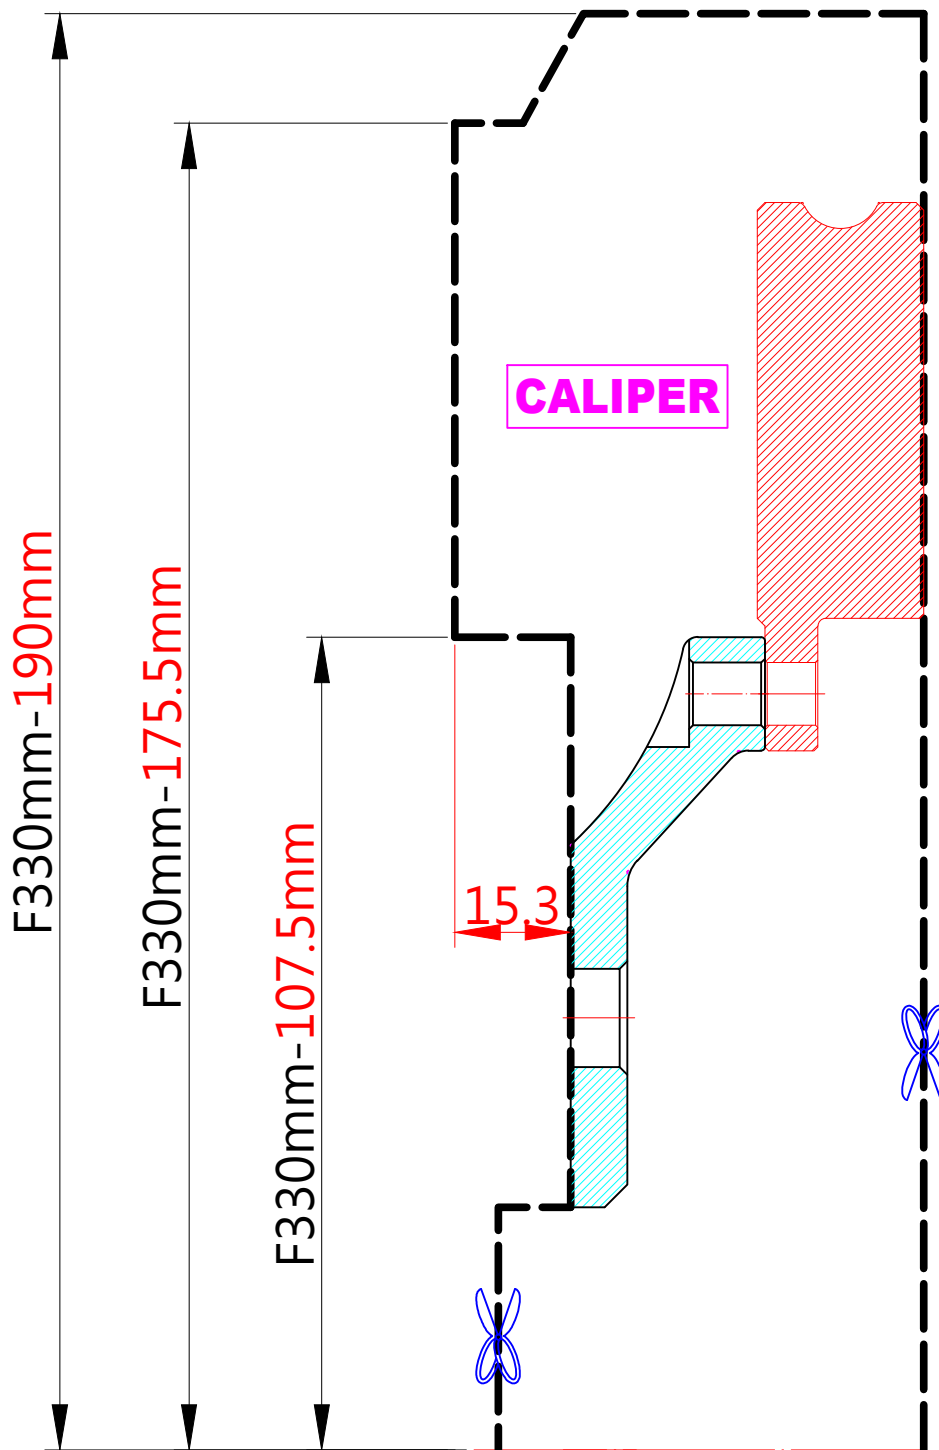

WHEEL FITMENT TEMPLATES

HONDA	HR-V/VEZEL (FWD)		21~UP
PARTS NO.	ROTOR DIAMETER	FRONT/REAR	PCD
HO42-1	330mm X 22mm / 3POT	FRONT	5X114.3

The wheel fitment is only for your reference and it can not 100% ensure the clearance between caliper and rim is ok. if there is any interference issue, please change your wheel as possible.