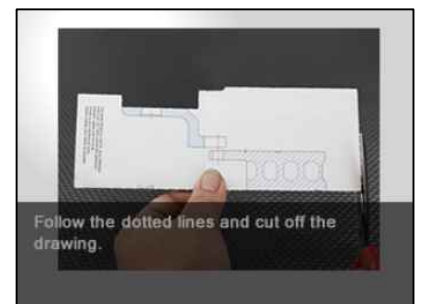

WHEEL FITMENT TEMPLATES

HONDA	HR-V/VEZEL (FWD)		21~UP
PARTS NO.	ROTOR DIAMETER	FRONT/REAR	PCD
HO42-1	330mm X 22mm / 3POT	FRONT	5X114.3

The wheel fitment is only for your reference and it can not 100% ensure the clearance between caliper and rim is ok. if there is any interference issue, please change your wheel as possible.