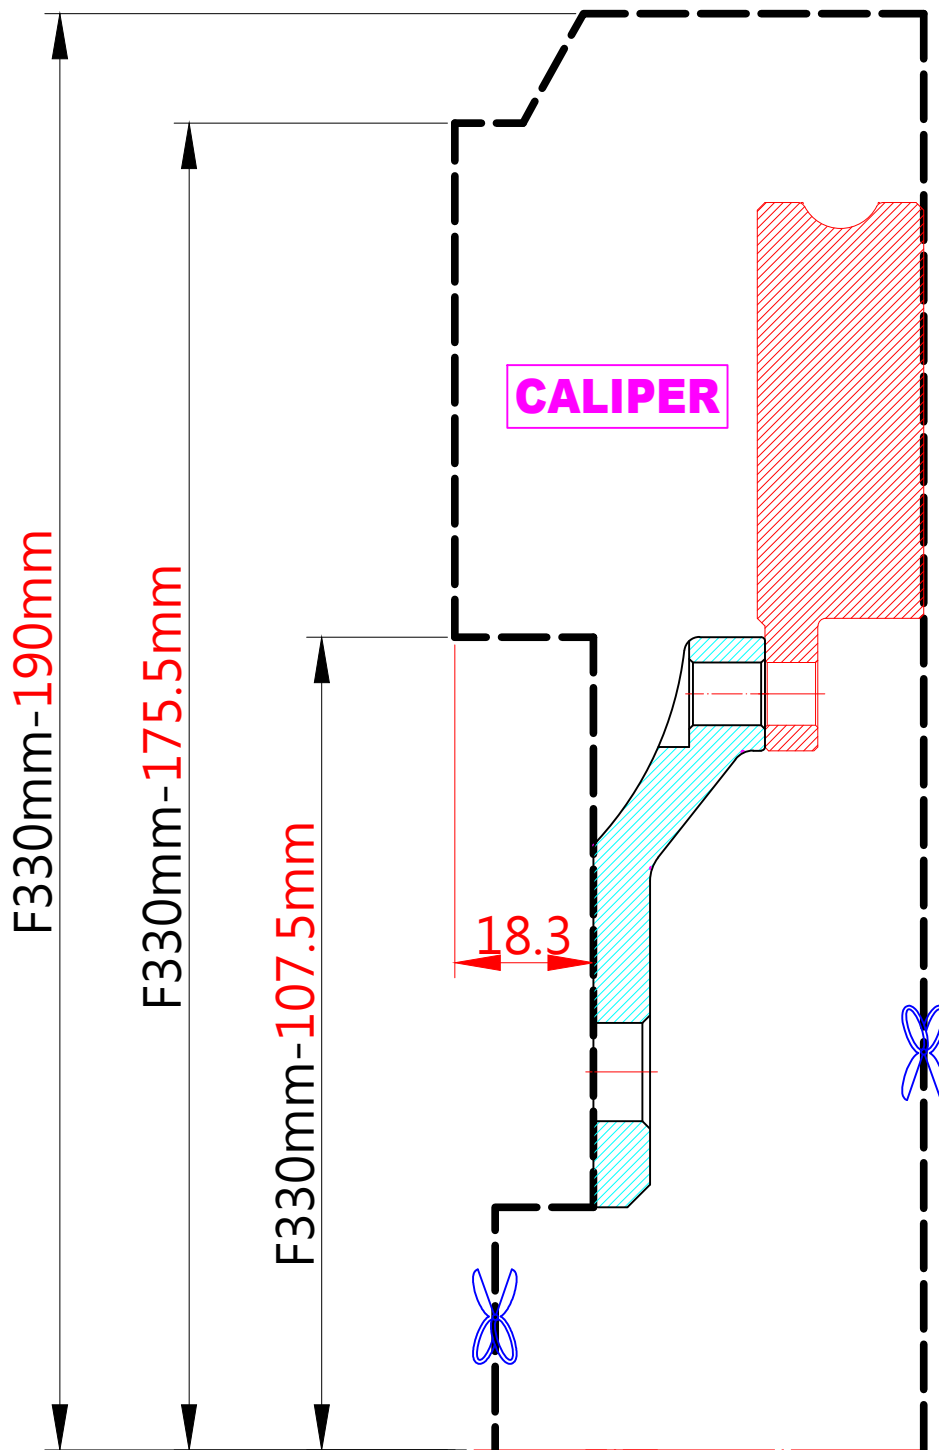

WHEEL FITMENT TEMPLATES

HONDA	EF CRX DELSOL Ø262		87~91
PARTS NO.	ROTOR DIAMETER	FRONT/REAR	PCD
HO21	330mm X 22mm / 3POT	FRONT	4X100

The wheel fitment is only for your reference and it can not 100% ensure the clearance between caliper and rim is ok. if there is any interference issue, please change your wheel as possible.