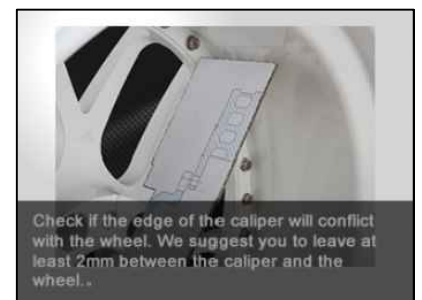

WHEEL FITMENT TEMPLATES

HONDA	EF CRX DELSOL Ø262		87~91
PARTS NO.	ROTOR DIAMETER	FRONT/REAR	PCD
HO21	330mm X 22mm / 3POT	FRONT	4X100

The wheel fitment is only for your reference and it can not 100% ensure the clearance between caliper and rim is ok. if there is any interference issue, please change your wheel as possible.