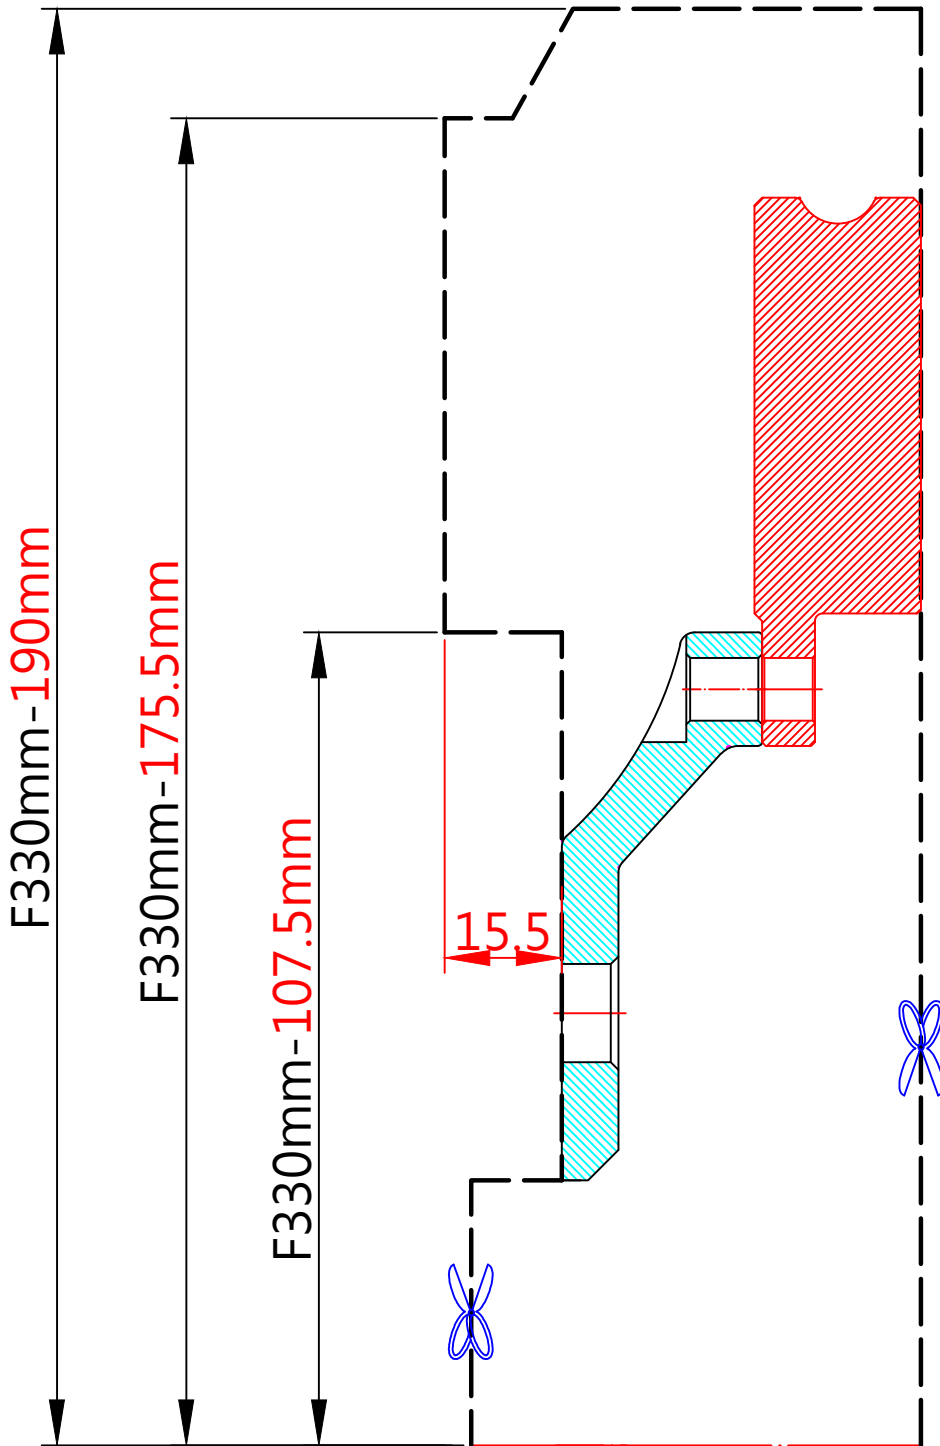

WHEEL FITMENT TEMPLATES

HONDA		CIVIC EK TYPE-R		96~00
PARTS NO.	ROTOR DIAMETER	FRONT/REAR	PCD	
HO01-1-7	330 X 22	FRONT	5X114.3	

The wheel fitment is only for your reference and it can not 100% ensure the clearance between caliper and rim is ok. if there is any interference issue, please change your wheel as possible.