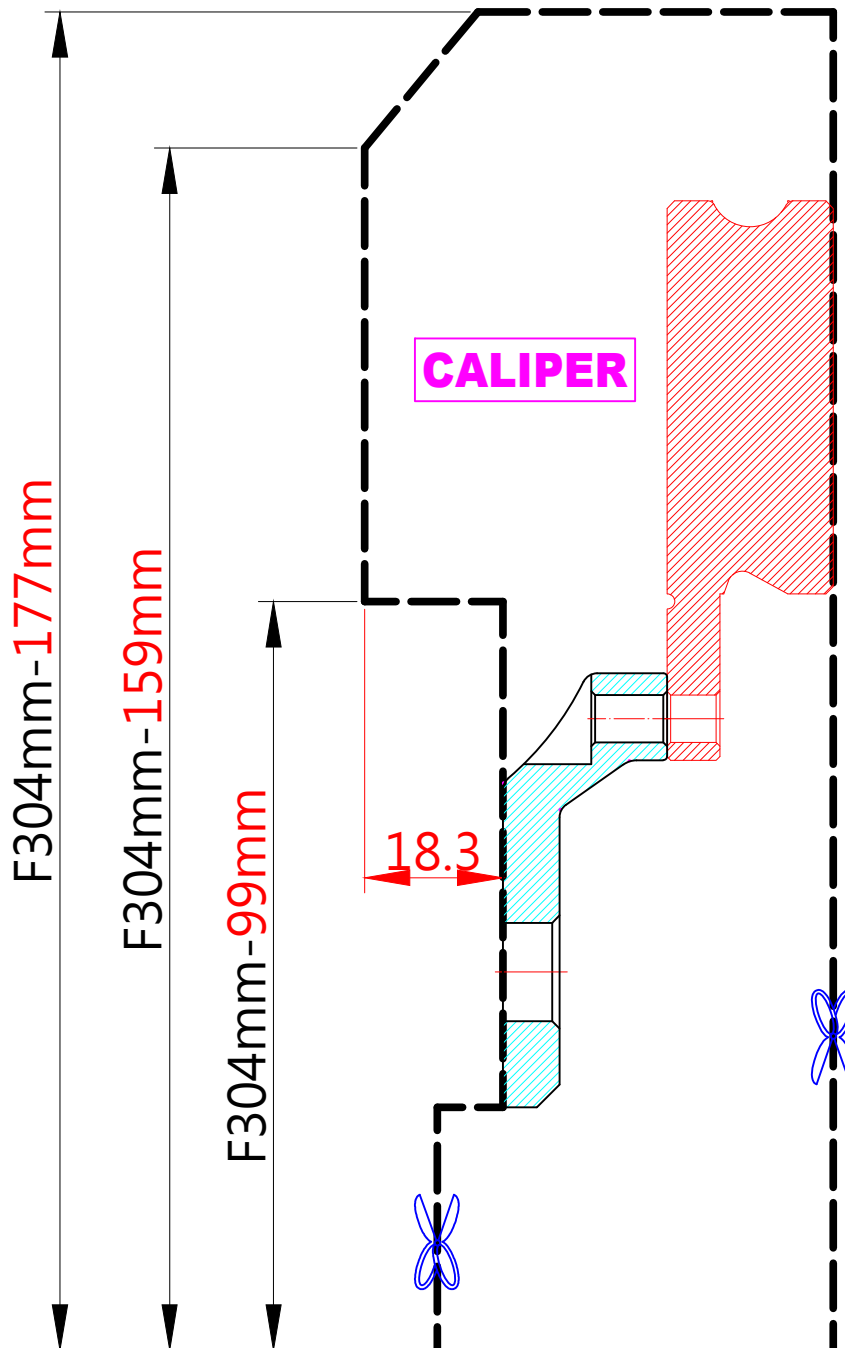

WHEEL FITMENT TEMPLATES

HONDA	EF CRX DELSOL Ø262		87~91
PARTS NO.	ROTOR DIAMETER	FRONT/REAR	PCD
HO21	304mm X 22mm / 3POT	FRONT	4X100

The wheel fitment is only for your reference and it can not 100% ensure the clearance between caliper and rim is ok. if there is any interference issue, please change your wheel as possible.