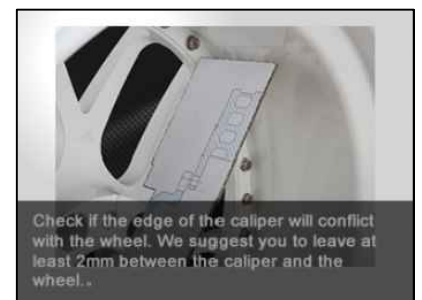

WHEEL FITMENT TEMPLATES

HONDA	EF CRX DELSOL Ø262		87~91
PARTS NO.	ROTOR DIAMETER	FRONT/REAR	PCD
HO21	304mm X 22mm / 3POT	FRONT	4X100

The wheel fitment is only for your reference and it can not 100% ensure the clearance between caliper and rim is ok. if there is any interference issue, please change your wheel as possible.