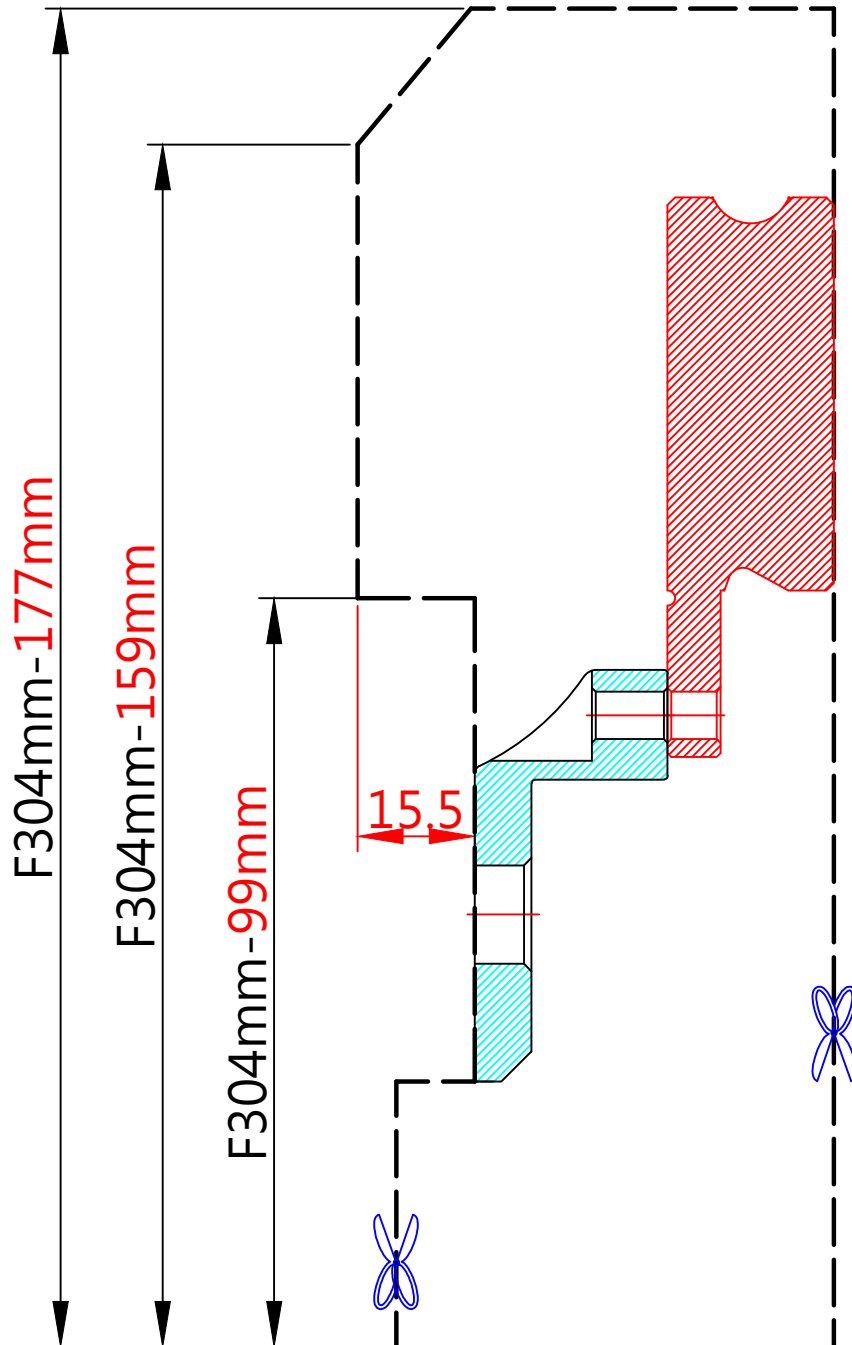

# WHEEL FITMENT TEMPLATES

HONDA	CIVIC EK TYPE-R	96~00	
PARTS NO.	ROTOR DIAMETER	FRONT/REAR	PCD
HO01-1-7	304 X 22	FRONT	5X114.3

The wheel fitment is only for your reference  
and it can not 100% ensure the clearance between caliper and rim is ok.  
if there is any interference issue, please change your wheel as possible.