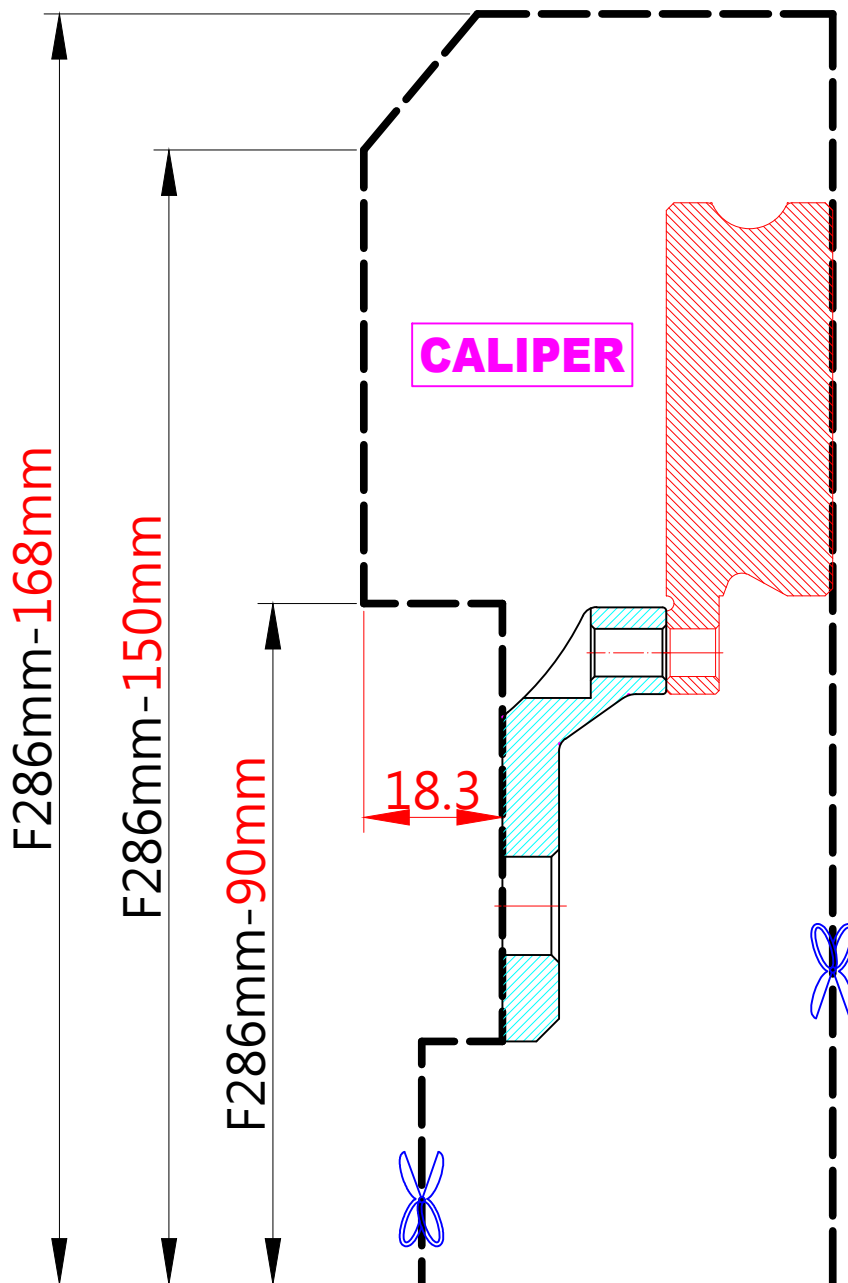

WHEEL FITMENT TEMPLATES

HONDA	EF CRX DELSOL Ø262	87~91	
PARTS NO.	ROTOR DIAMETER	FRONT/REAR	PCD
HO21	286mm X 22mm / 3POT	FRONT	4X100

The wheel fitment is only for your reference and it can not 100% ensure the clearance between caliper and rim is ok. if there is any interference issue, please change your wheel as possible.