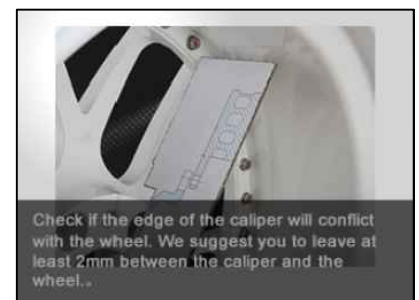

WHEEL FITMENT TEMPLATES

HONDA	EF CRX DELSOL Ø262	87~91	
PARTS NO.	ROTOR DIAMETER	FRONT/REAR	PCD
HO21	286mm X 22mm / 3POT	FRONT	4X100

The wheel fitment is only for your reference and it can not 100% ensure the clearance between caliper and rim is ok. if there is any interference issue, please change your wheel as possible.