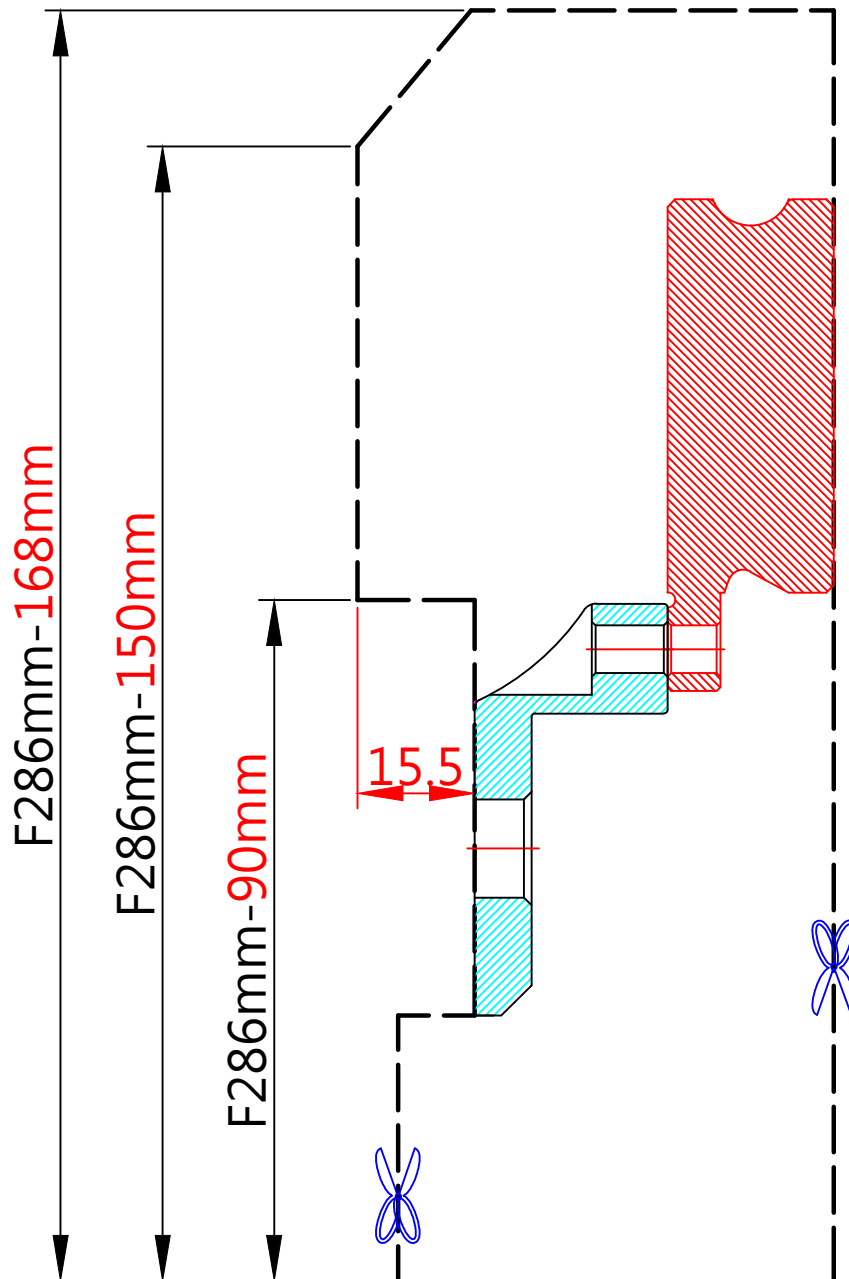

WHEEL FITMENT TEMPLATES

HONDA		CIVIC EK TYPE-R		96~00
PARTS NO.	ROTOR DIAMETER	FRONT/REAR	PCD	
HO01-1-7	286 X 22	FRONT	5X114.3	

The wheel fitment is only for your reference and it can not 100% ensure the clearance between caliper and rim is ok. if there is any interference issue, please change your wheel as possible.