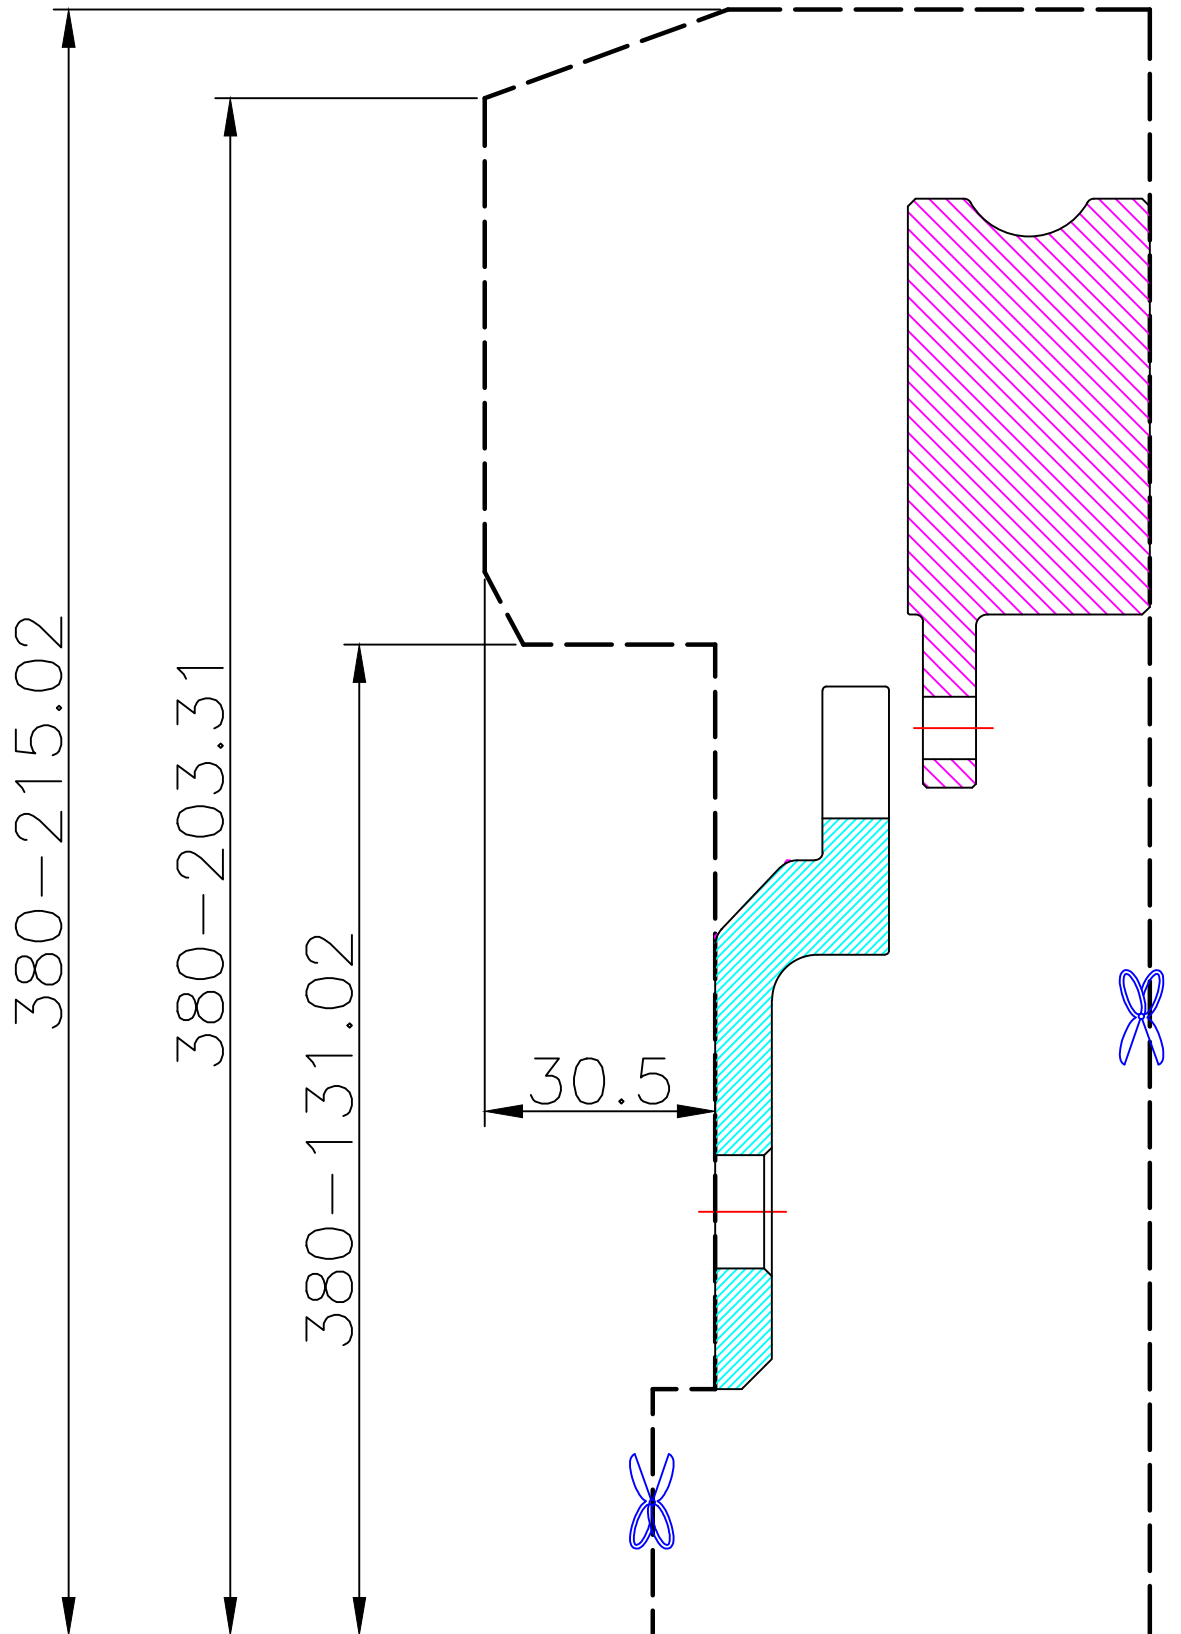

WHEEL FITMENT TEMPLATES

VOLKSWAGEN	NEW BEETLE(A5)	12~UP
PARTS NO.	ROTOR DIAMETER	FRONT/REAR
VO07-1-7-R	380 X 32	REAR
		PCD
		5 X 112

The wheel fitment is only for your reference and it can not 100% ensure the clearance between caliper and rim is ok. if there is any interference issue, please change your wheel as possible.