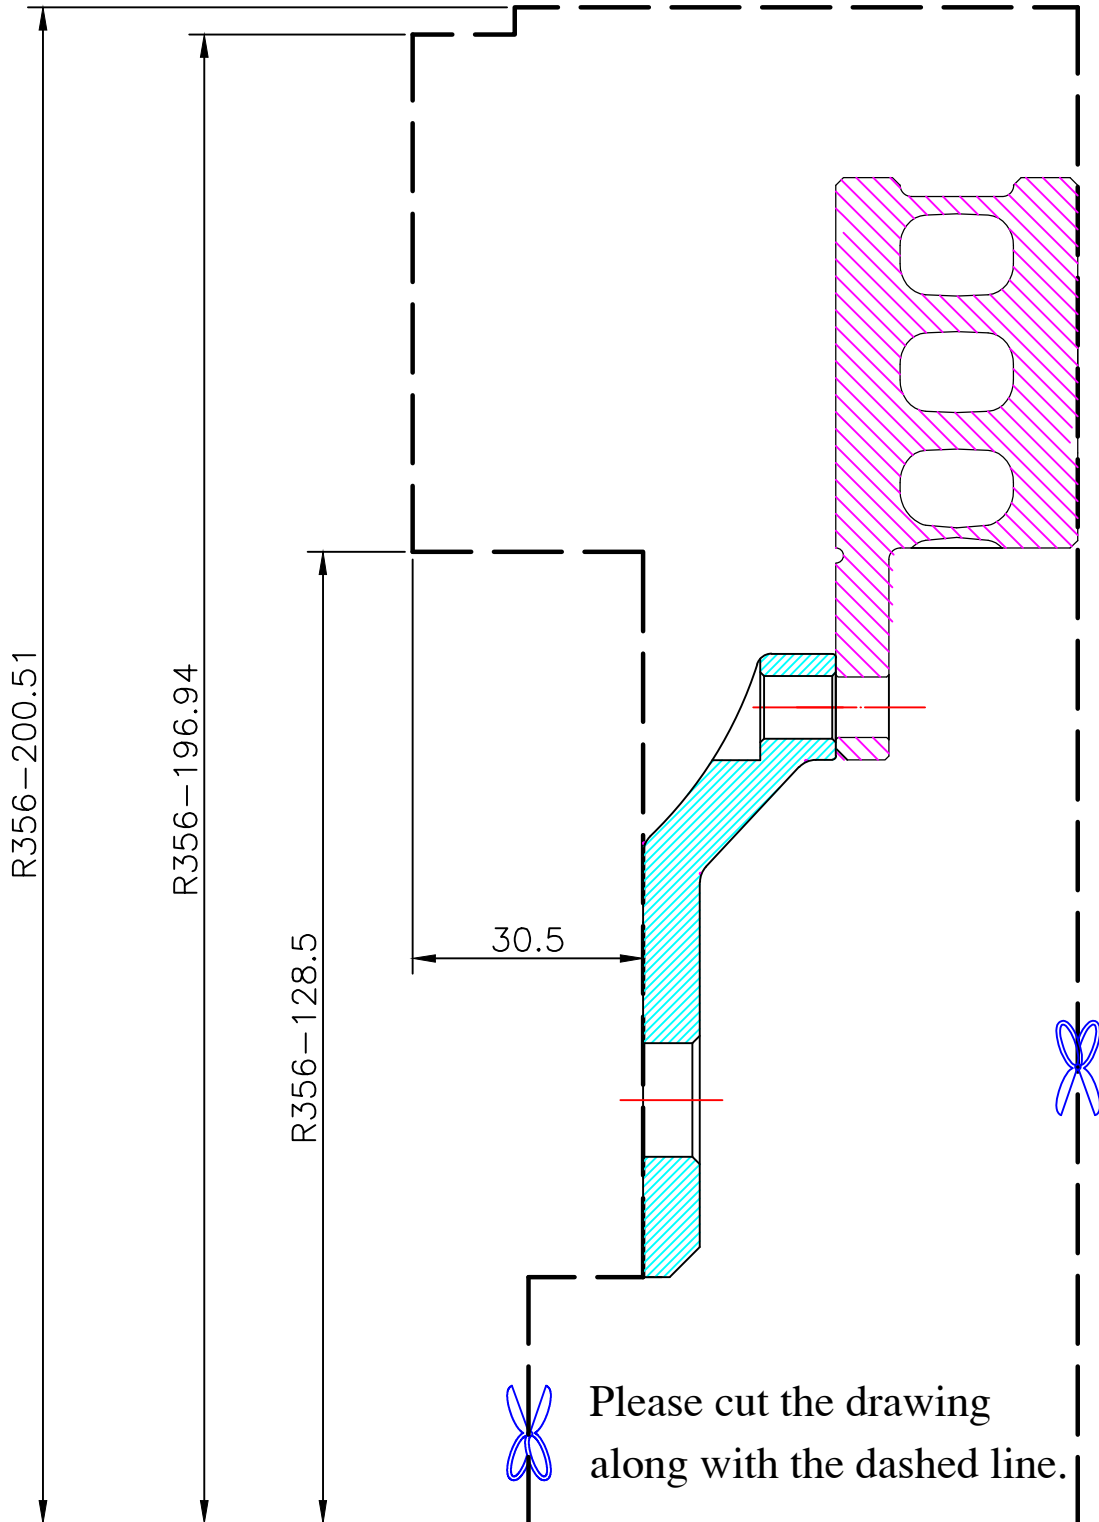

WHEEL FITMENT TEMPLATES

| VOLKSWAGEN | | NEW BEETLE(A5) | 12~UP |
|------------|----------------|----------------|---------|
| PARTS NO. | ROTOR DIAMETER | FRONT/REAR | PCD |
| VO07-1-7-R | 356X 32 | REAR | 5 X 112 |

The wheel fitment is only for your reference and it can not 100% ensure the clearance between caliper and rim is ok. if there is any interference issue, please change your wheel as possible.