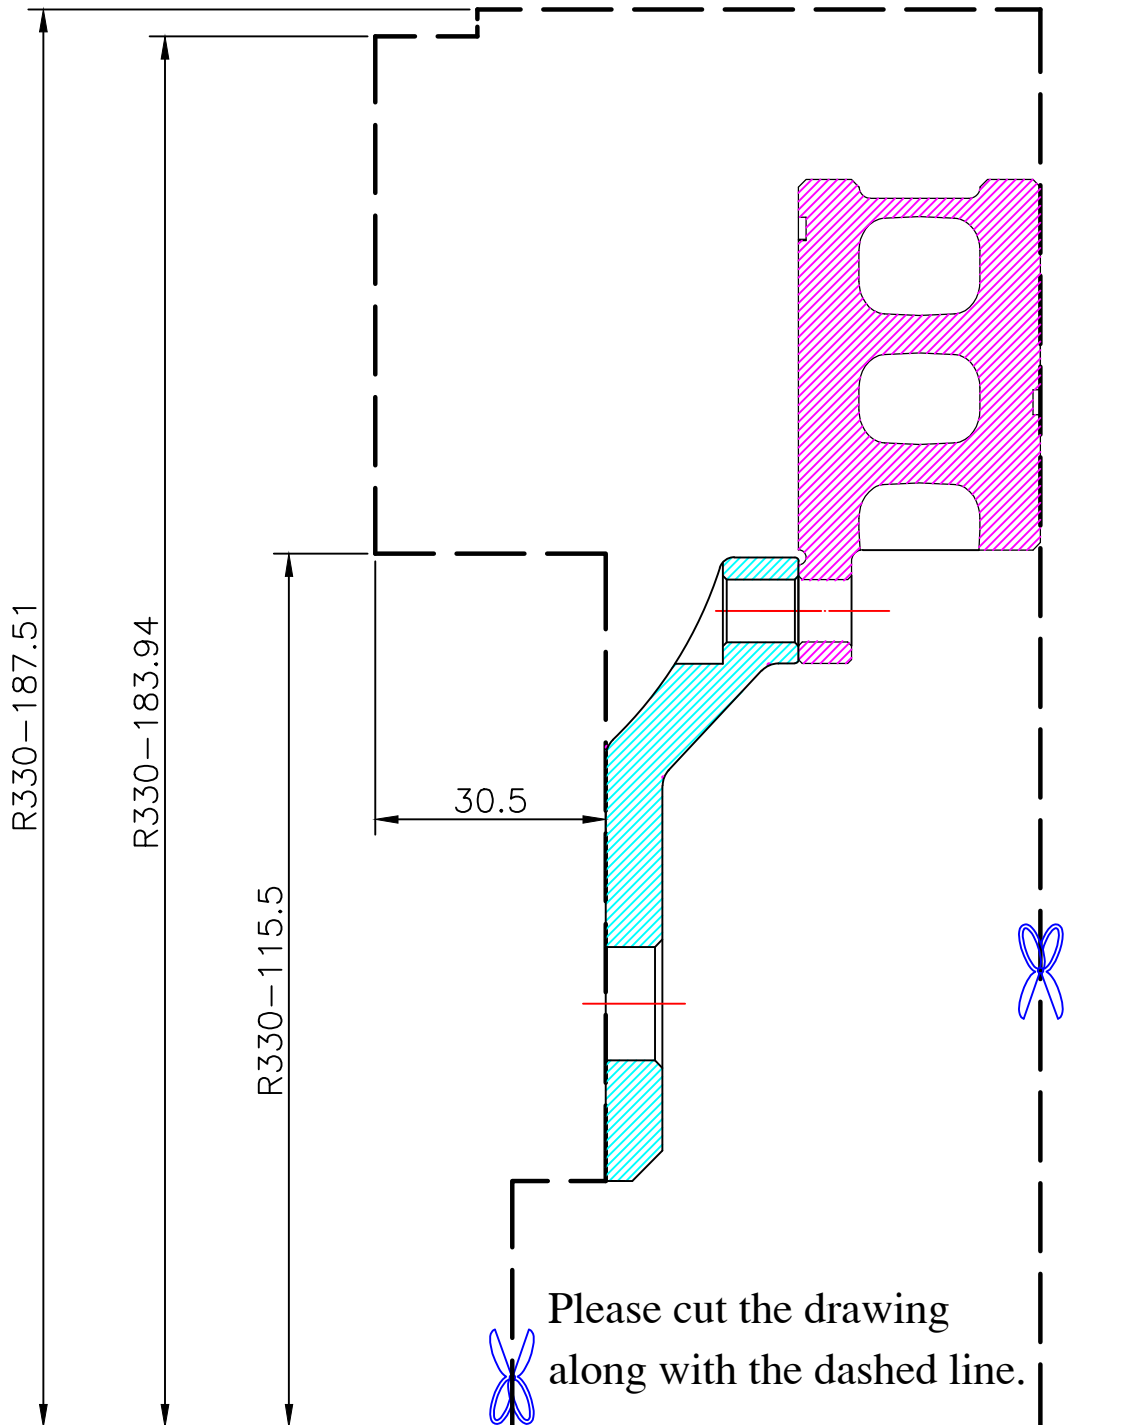

WHEEL FITMENT TEMPLATES

VOLKSWAGEN		NEW BEETLE(A5)	12~UP
PARTS NO.	ROTOR DIAMETER	FRONT/REAR	PCD
VO07-1-7-R	330X 32	REAR	5 X 112

The wheel fitment is only for your reference and it can not 100% ensure the clearance between caliper and rim is ok. if there is any interference issue, please change your wheel as possible.