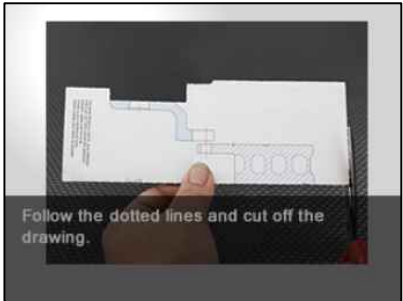

TOYOTA		GR86		12~UP	
PARTS NO.	ROTOR DIAMETER	FRONT/REAR	PCD		
TO29-1-R	421mm X 36mm	REAR	5 X 100		

CALIPER

The wheel fitment is only for your reference and it can not 100% ensure the clearance between caliper and rim is ok.