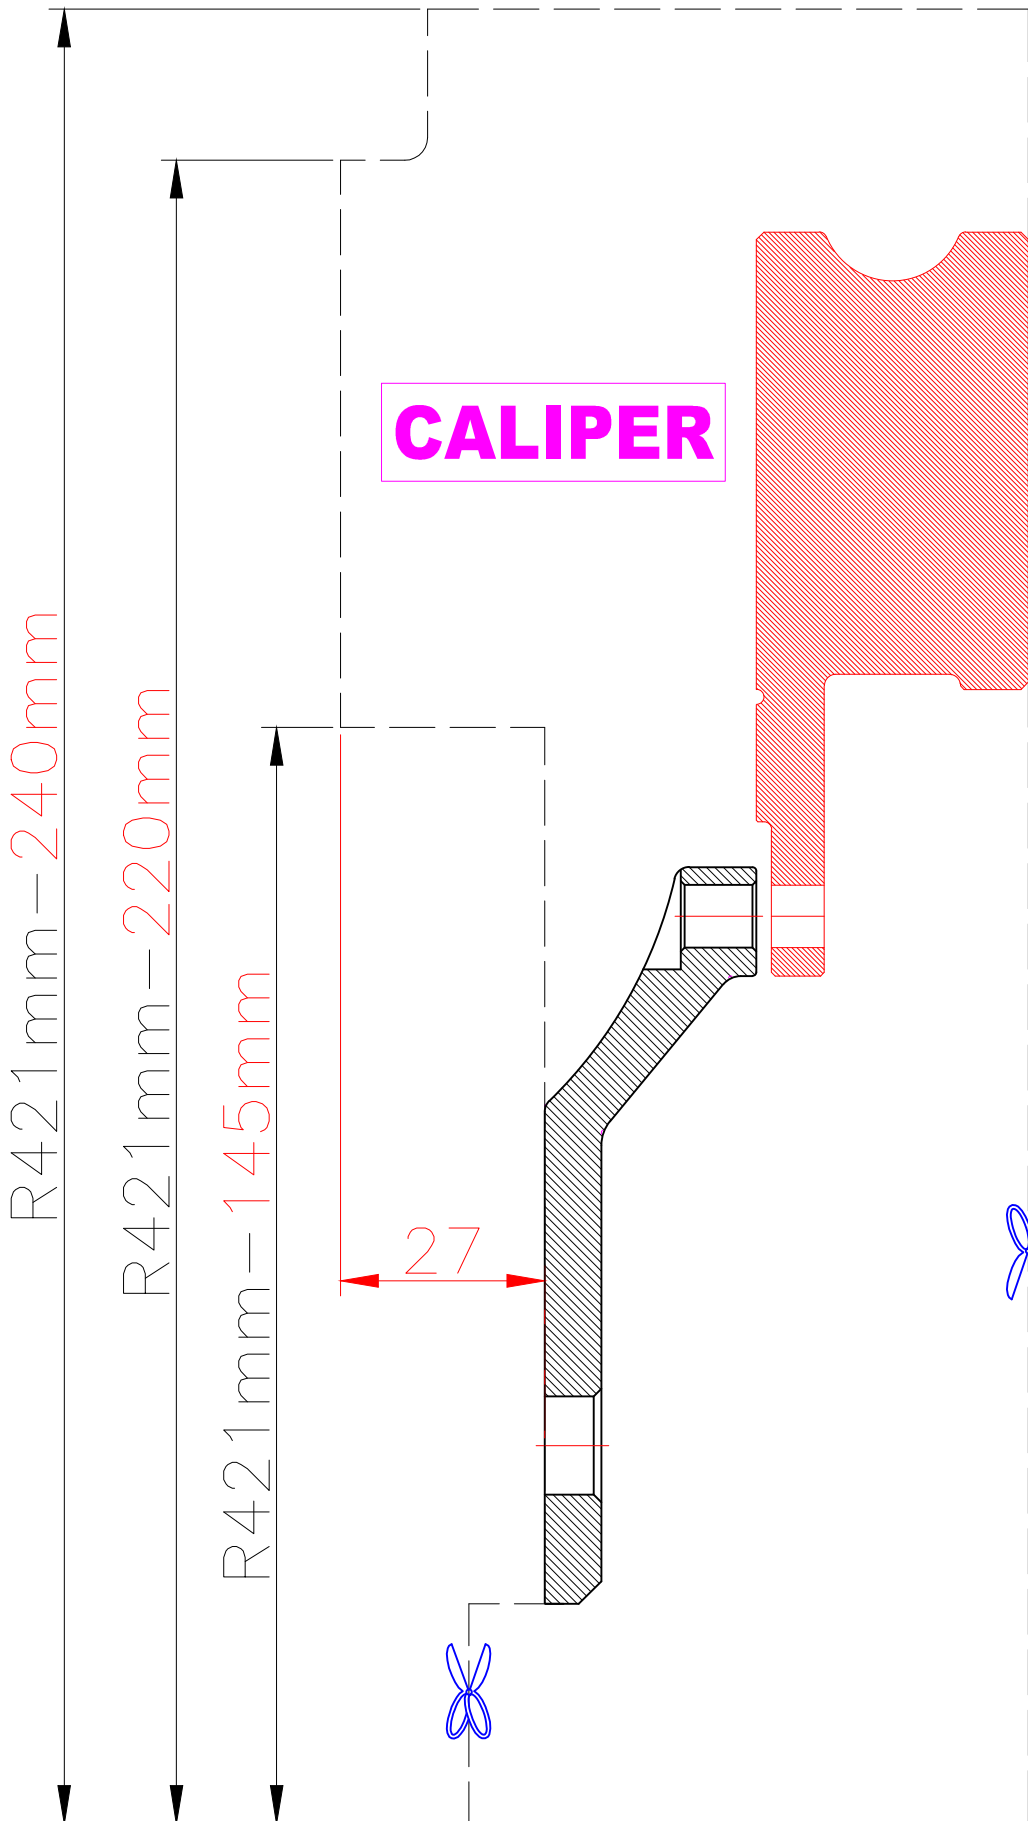

TOYOTA		GR86		12~UP	
PARTS NO.	ROTOR DIAMETER	FRONT/REAR	PCD		
TO29-1-R	421mm X 36mm	REAR	5 X 100		

CALIPER

The wheel fitment is only for your reference and it can not 100% ensure the clearance between caliper and rim is ok.