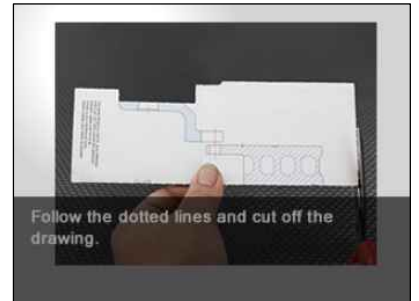

WHEEL FITMENT TEMPLATES

TOYOTA	GR YARIS 4WD (GXPA16)	20~UP
PARTS NO.	ROTOR DIAMETER	FRONT/REAR
TO26-2-R	400mm X 36mm	REAR
		PCD
		5X114.3

The wheel fitment is only for your reference and it can not 100% ensure the clearance between caliper and rim is ok.