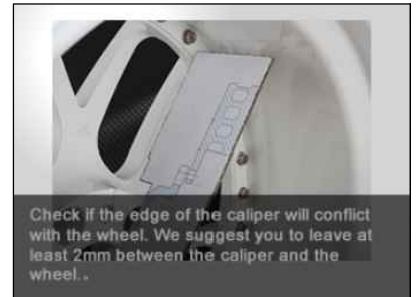

WHEEL FITMENT TEMPLATES

TOYOTA	GR YARIS 4WD (GXPA16)	20~UP
PARTS NO.	ROTOR DIAMETER	FRONT/REAR
TO26-2-R	400mm X 36mm	REAR
		PCD
		5X114.3

The wheel fitment is only for your reference and it can not 100% ensure the clearance between caliper and rim is ok.