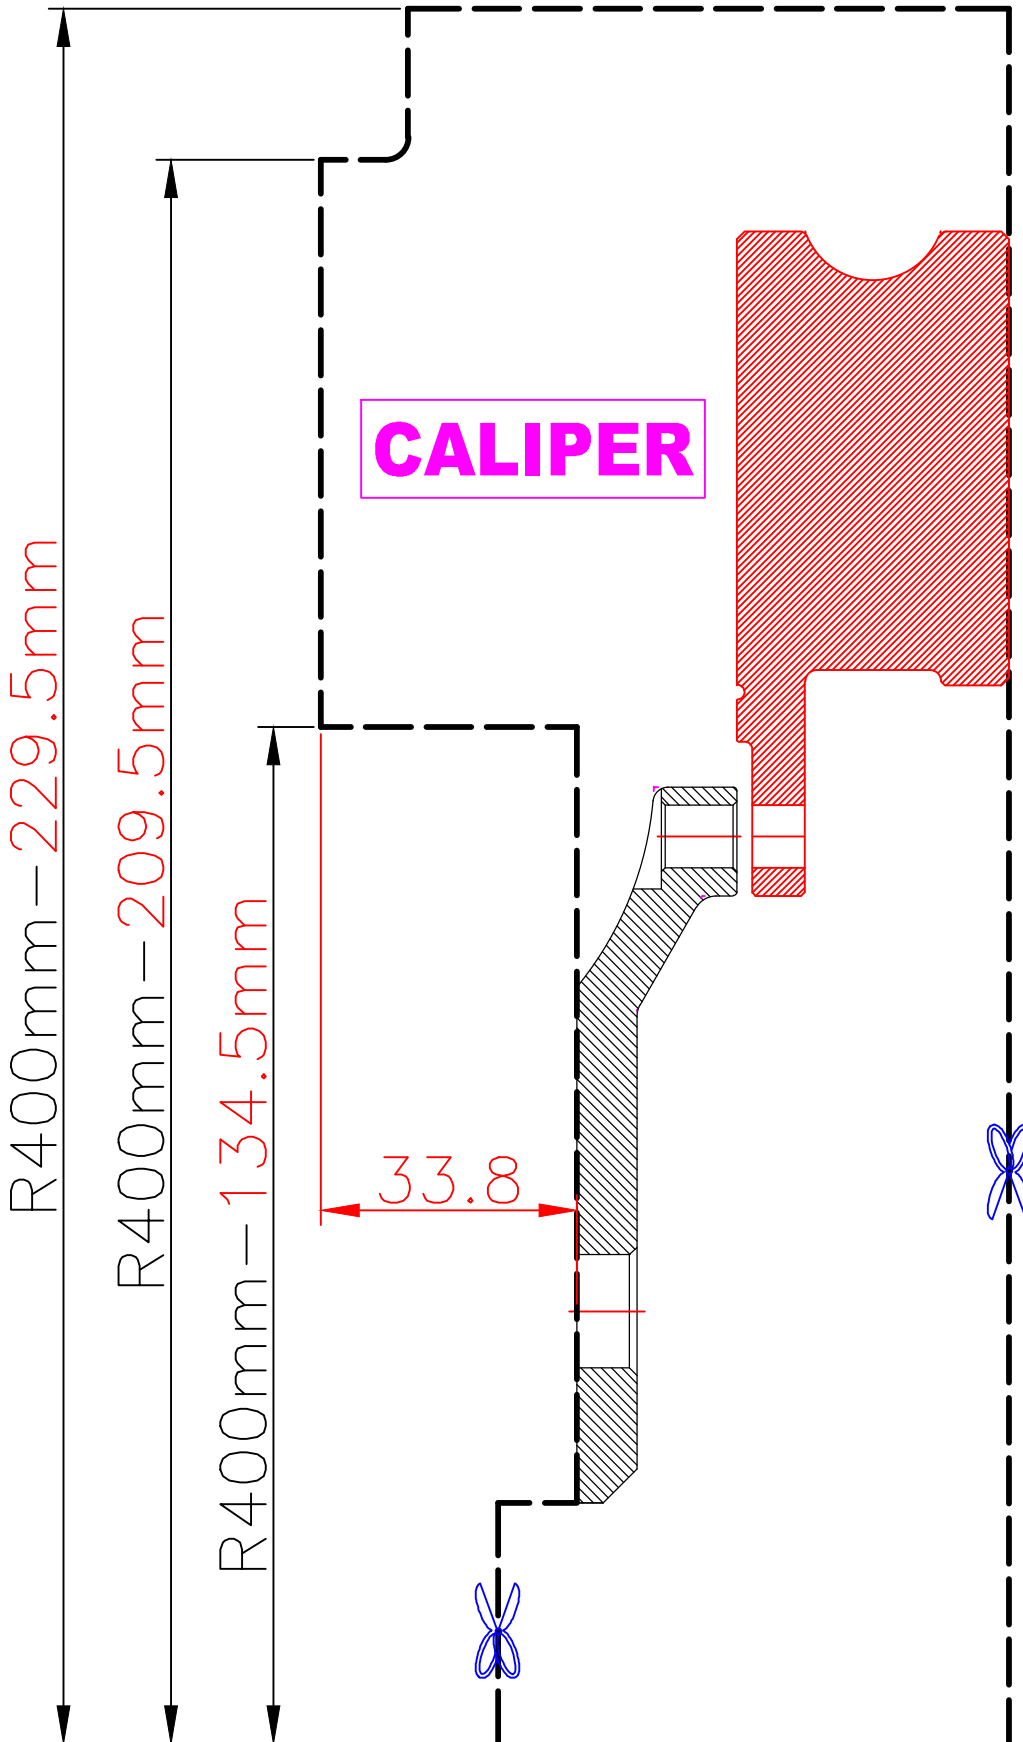

WHEEL FITMENT TEMPLATES

TOYOTA	GR YARIS 4WD (GXPA16)	20~UP
PARTS NO.	ROTOR DIAMETER	FRONT/REAR
TO26-2-R	400mm X 36mm	REAR
		PCD
		5X114.3

The wheel fitment is only for your reference and it can not 100% ensure the clearance between caliper and rim is ok.