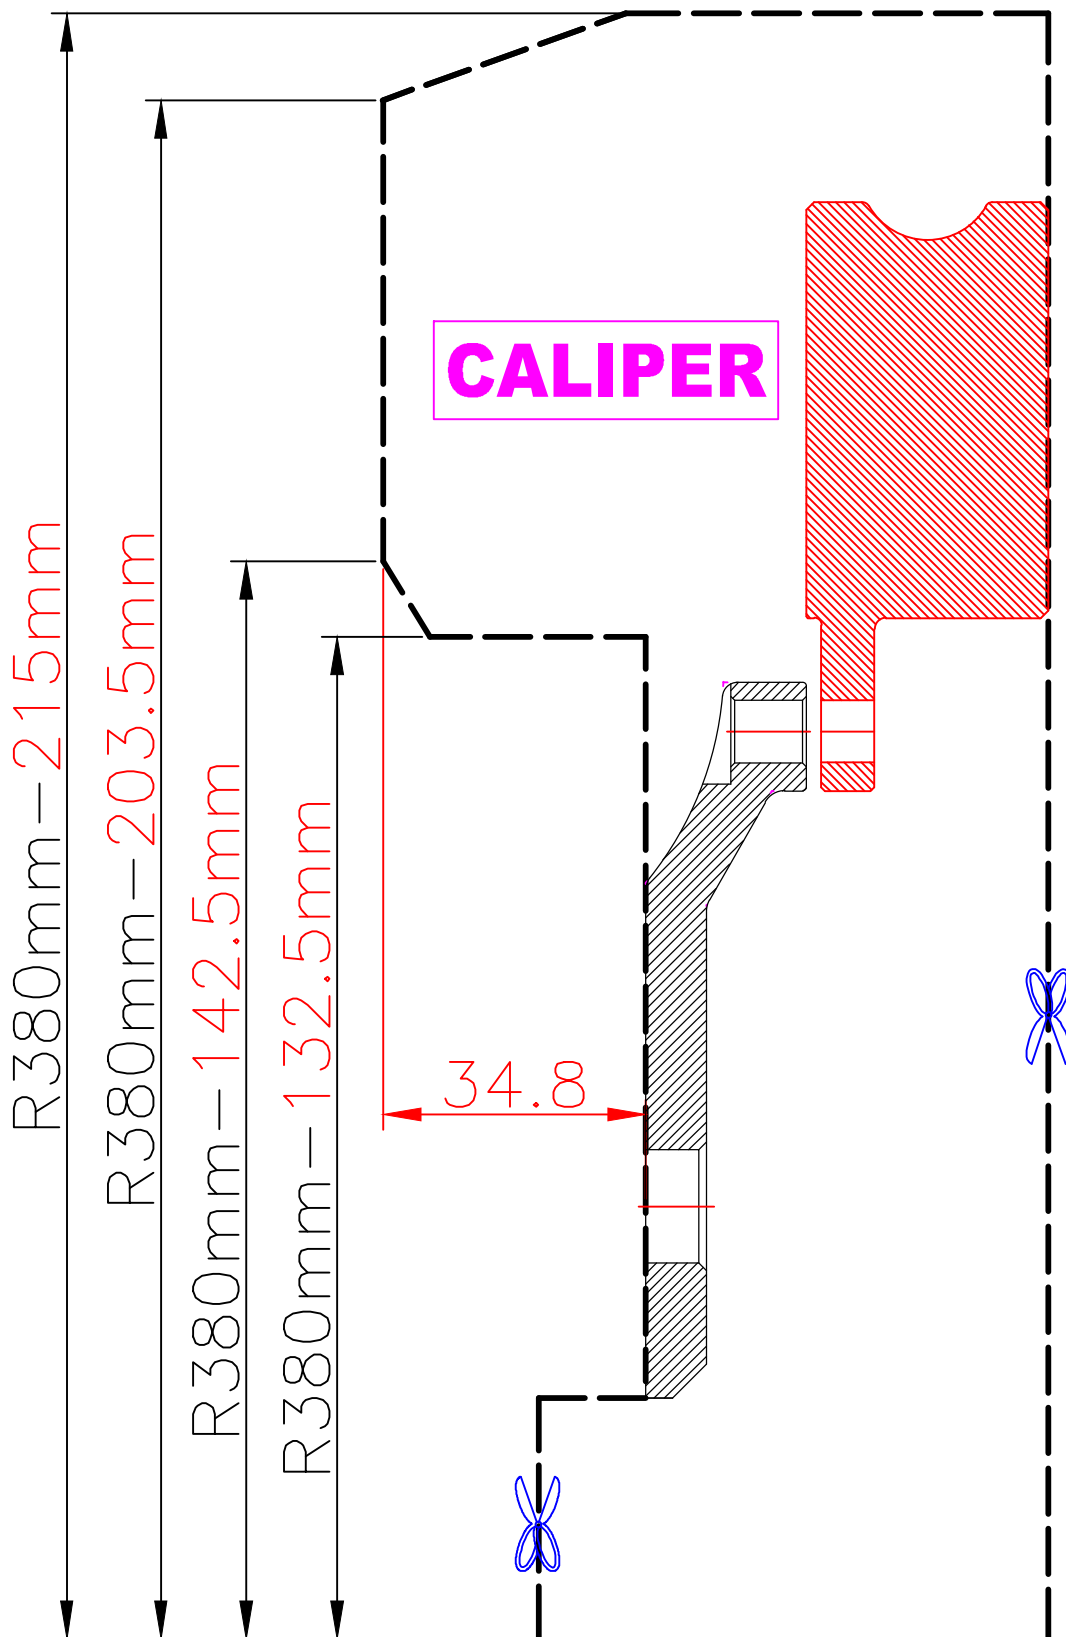

# WHEEL FITMENT TEMPLATES

TOYOTA	GR YARIS 4WD (GXPA16)	20~UP
PARTS NO.	ROTOR DIAMETER	FRONT/REAR
TO26-2-R	380mm X 32mm	REAR
		PCD
		5X114.3

**CALIPER**

The wheel fitment is only for your reference and it can not 100% ensure the clearance between caliper and rim is ok. if there is any interference issue, please change your wheel as possible.