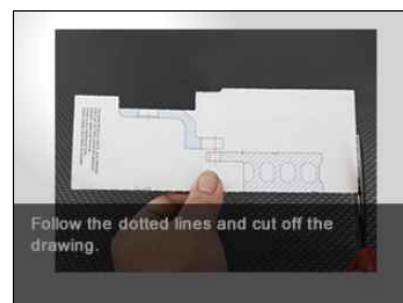

# WHEEL FITMENT TEMPLATES

TOYOTA	GR YARIS 4WD (GXPA16)	20~UP
PARTS NO.	ROTOR DIAMETER	FRONT/REAR
TO26-2-R	380mm X 32mm	REAR
		PCD
		5X114.3

**CALIPER**

The wheel fitment is only for your reference and it can not 100% ensure the clearance between caliper and rim is ok. if there is any interference issue, please change your wheel as possible.