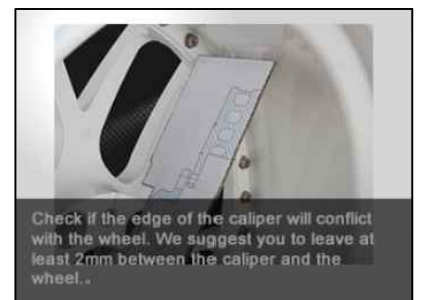

# WHEEL FITMENT TEMPLATES

TOYOTA	GR YARIS 4WD (GXPA16)	20~UP
PARTS NO.	ROTOR DIAMETER	FRONT/REAR
TO26-2-R	330mm X 32mm	REAR
		PCD
		5X114.3

The wheel fitment is only for your reference and it can not 100% ensure the clearance between caliper and rim is ok. if there is any interference issue, please change your wheel as possible.