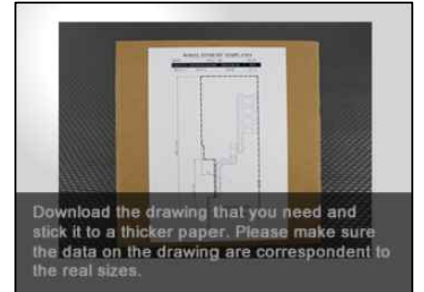

# WHEEL FITMENT TEMPLATES

TOYOTA	GR YARIS 4WD (GXPA16)	20~UP
PARTS NO.	ROTOR DIAMETER	FRONT/REAR
TO26-2-R	330mm X 32mm	REAR
		PCD
		5X114.3

The wheel fitment is only for your reference and it can not 100% ensure the clearance between caliper and rim is ok. if there is any interference issue, please change your wheel as possible.