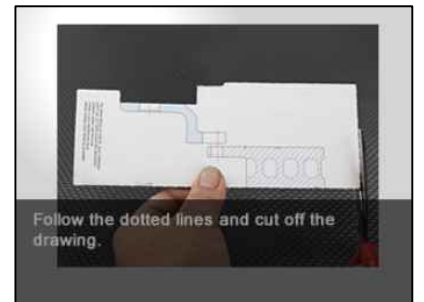

# WHEEL FITMENT TEMPLATES

TOYOTA	GR YARIS 4WD (GXPA16)	20~UP
PARTS NO.	ROTOR DIAMETER	FRONT/REAR
TO26-2-R	330mm X 32mm	REAR
		PCD
		5X114.3

The wheel fitment is only for your reference and it can not 100% ensure the clearance between caliper and rim is ok. if there is any interference issue, please change your wheel as possible.