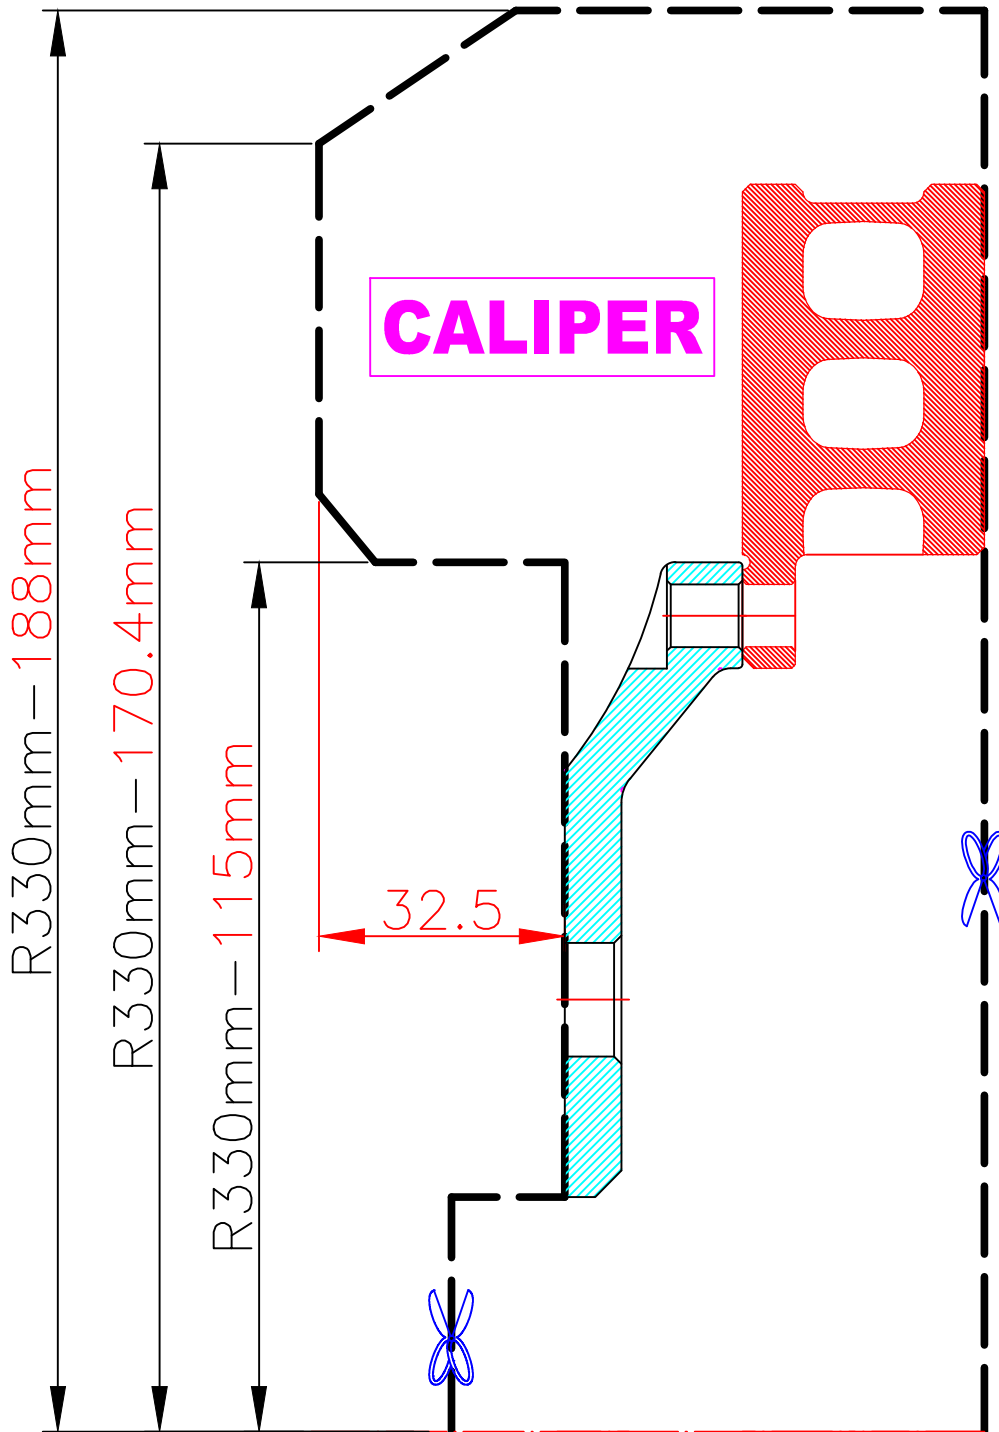

# WHEEL FITMENT TEMPLATES

TOYOTA	GR YARIS 4WD (GXPA16)	20~UP
PARTS NO.	ROTOR DIAMETER	FRONT/REAR
TO26-2-R	330mm X 32mm	REAR
		PCD
		5X114.3

The wheel fitment is only for your reference and it can not 100% ensure the clearance between caliper and rim is ok. if there is any interference issue, please change your wheel as possible.