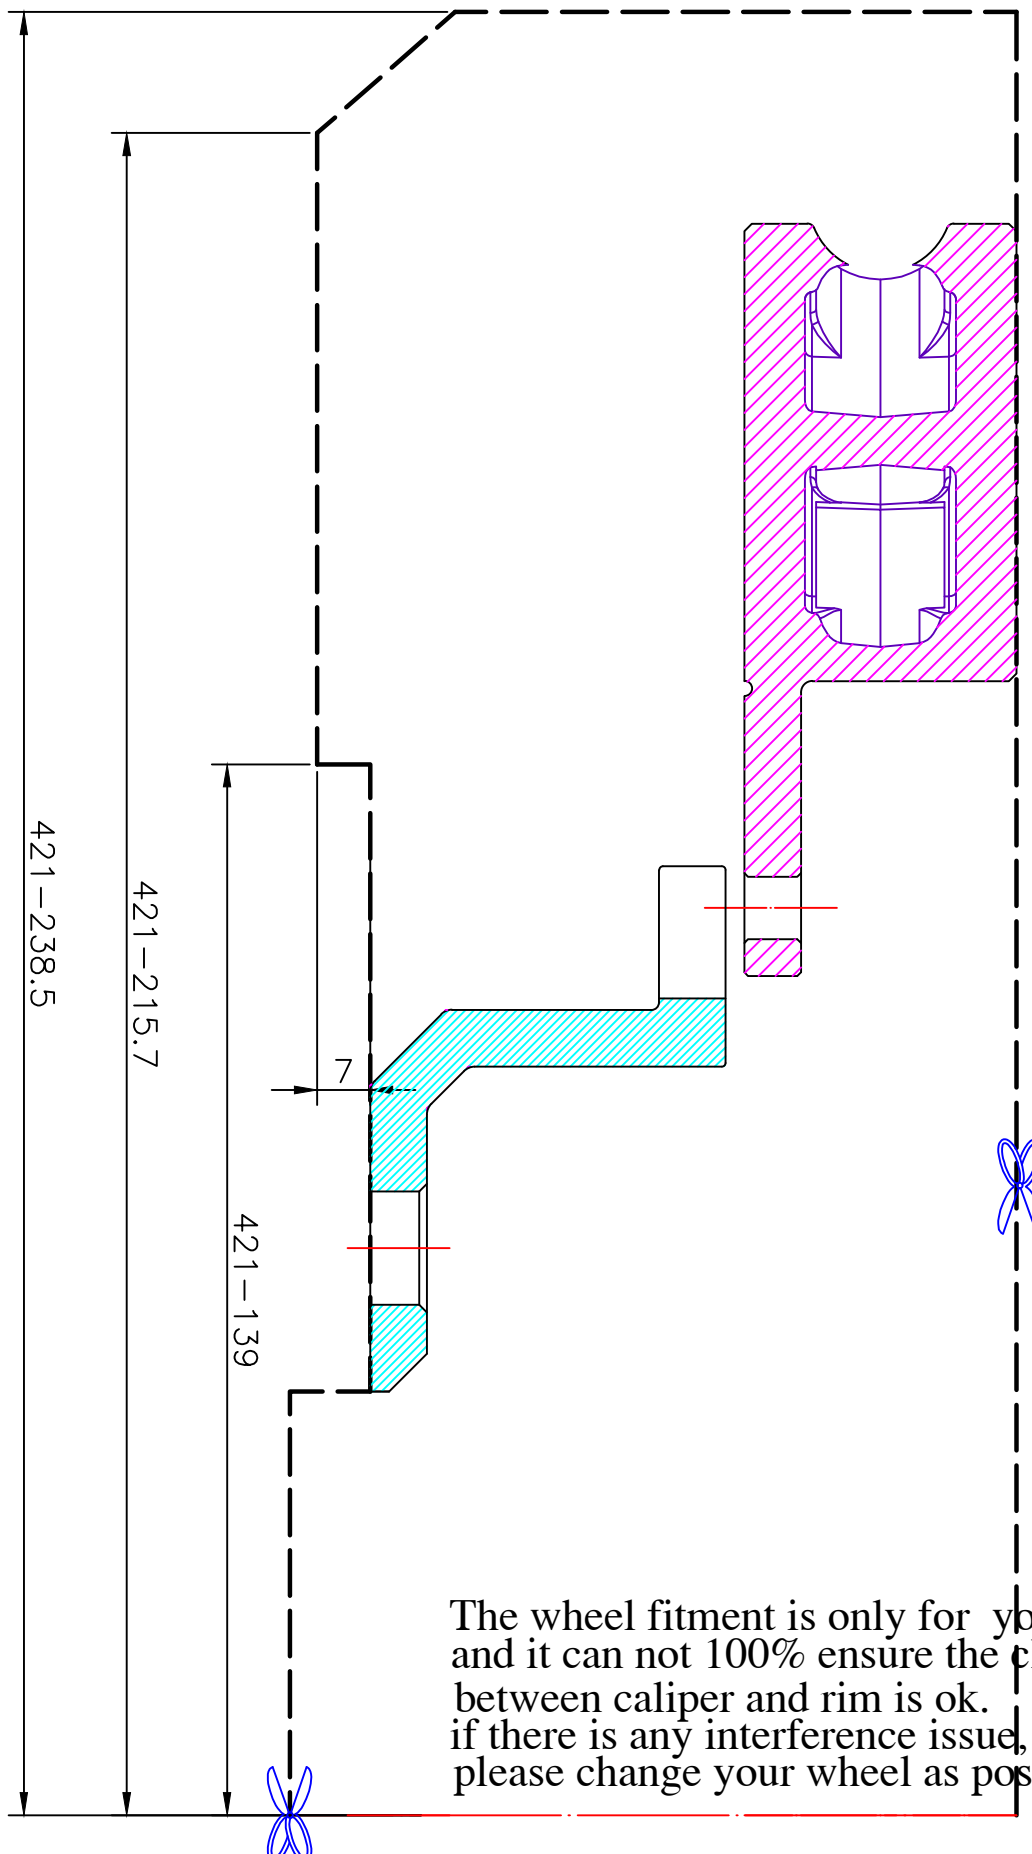

TOYOTA	LAND CRUISER 200		08~14
PARTS NO.	ROTOR DIAMETER	FRONT/REAR	PCD
TO54-8	421 X 36	FRONT	5 X 150

The wheel fitment is only for your reference and it can not 100% ensure the clearance between caliper and rim is ok. if there is any interference issue, please change your wheel as possible.