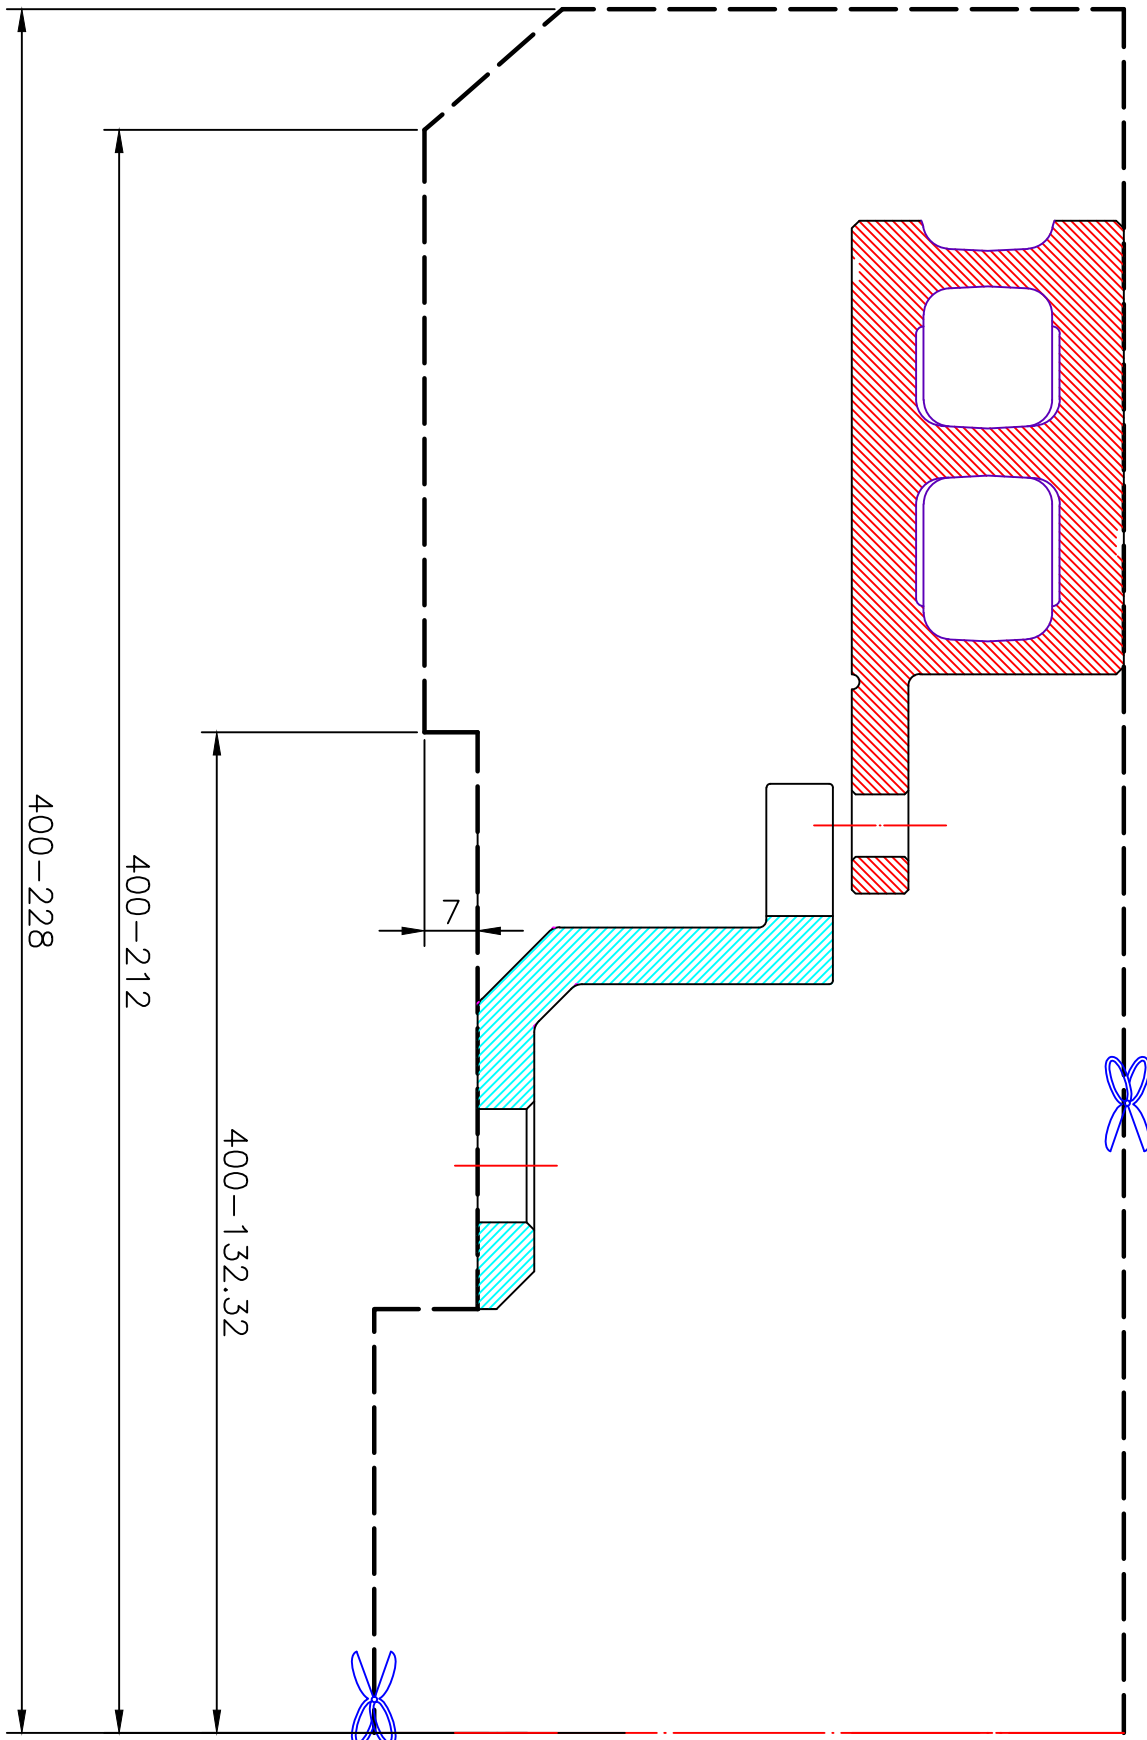

WHEEL FITMENT TEMPLATES

TOYOTA	LAND CRUISER 200	08~14
PARTS NO.	ROTOR DIAMETER	FRONT/REAR
TO54-8	400 X 36	FRONT
		PCD
		5 X 150

The wheel fitment is only for your reference and it can not 100% ensure the clearance between caliper and rim is ok. if there is any interference issue, please change your wheel as possible.