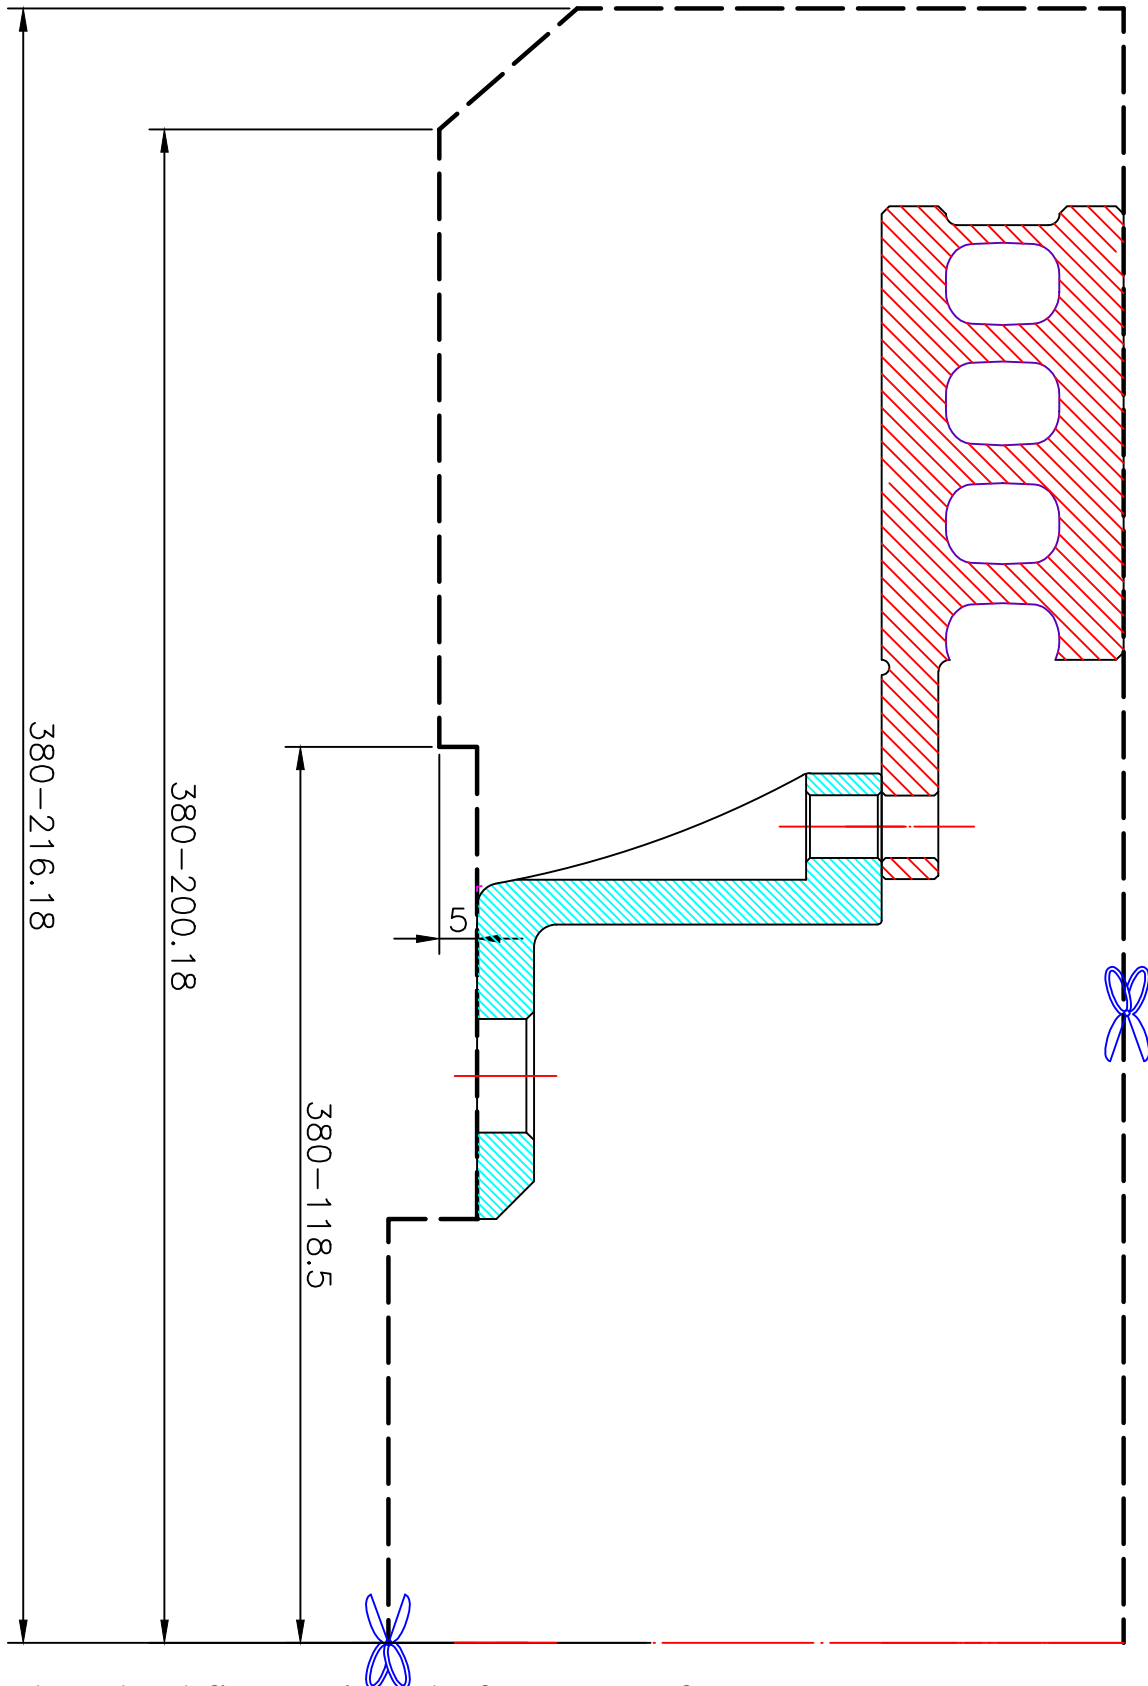

WHEEL FITMENT TEMPLATES

TOYOTA	LAND CRUISER 200	08~14	
PARTS NO.	ROTOR DIAMETER	FRONT/REAR	PCD
TO54-8	380 X 32	FRONT	5 X 150

The wheel fitment is only for your reference and it can not 100% ensure the clearance between caliper and rim is ok. if there is any interference issue, please change your wheel as possible.