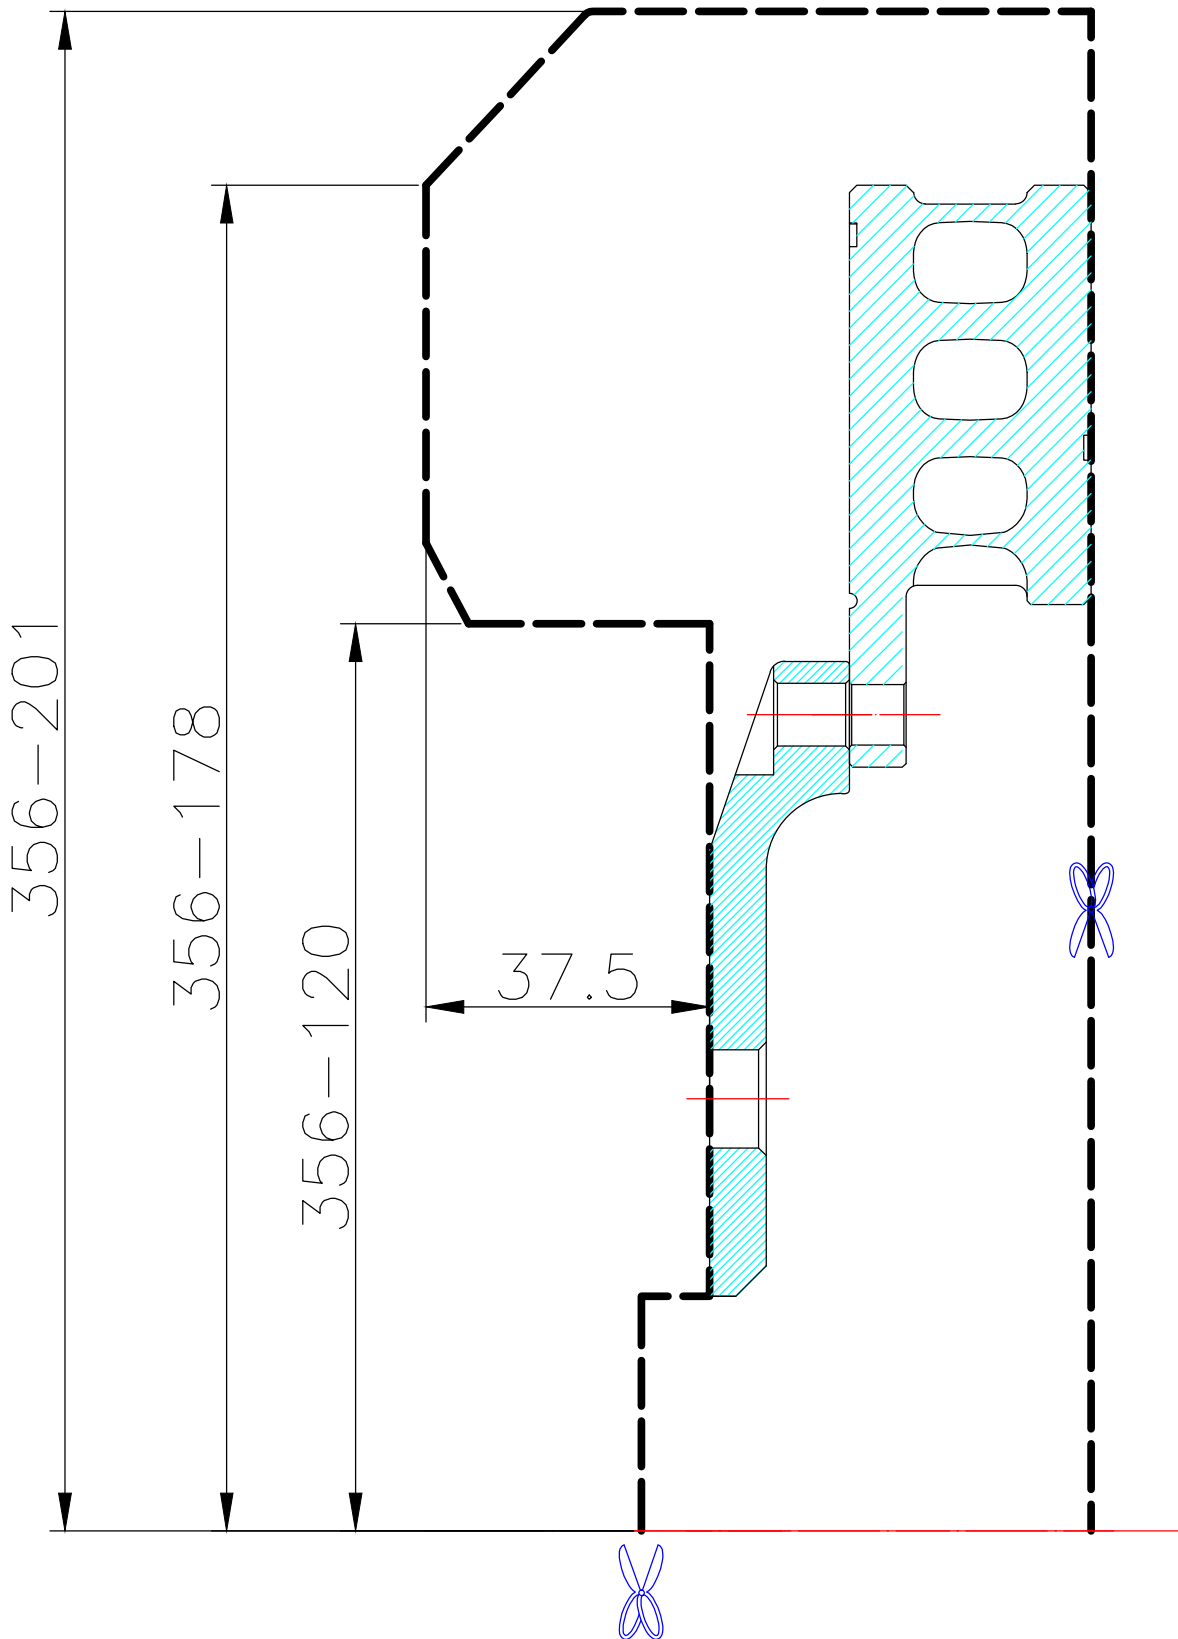

WHEEL FITMENT TEMPLATES

TOYOTA	PREVIA 2.4	08~UP	
PARTS NO.	ROTOR DIAMETER	FRONT/REAR	PCD
TO29-1-7	356X 32	FRONT	5 X 114.3

The wheel fitment is only for your reference and it can not 100% ensure the clearance between caliper and rim is ok. if there is any interference issue, please change your wheel as possible.