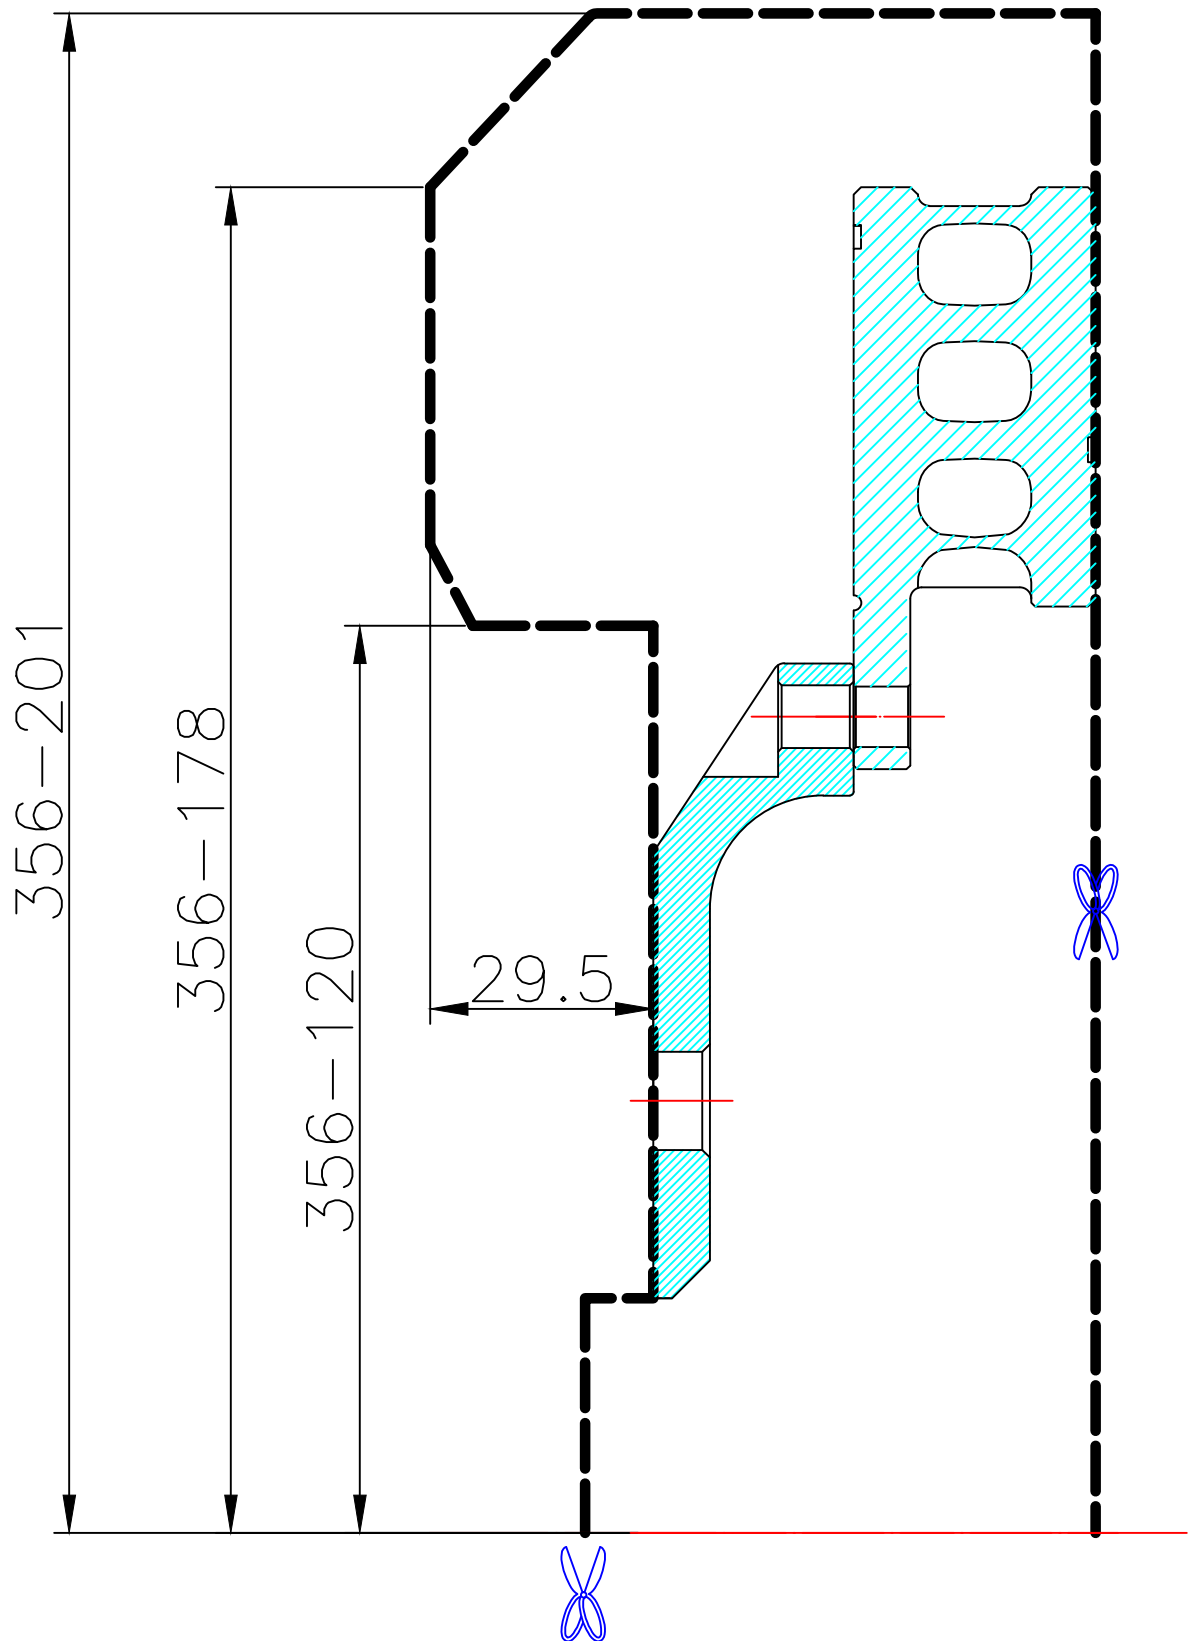

WHEEL FITMENT TEMPLATES

TOYOTA	CHASER JZX 100	96~00	
PARTS NO.	ROTOR DIAMETER	FRONT/REAR	PCD
TO06-8	356X 32	FRONT	5 X 114.3

The wheel fitment is only for your reference and it can not 100% ensure the clearance between caliper and rim is ok. if there is any interference issue, please change your wheel as possible.