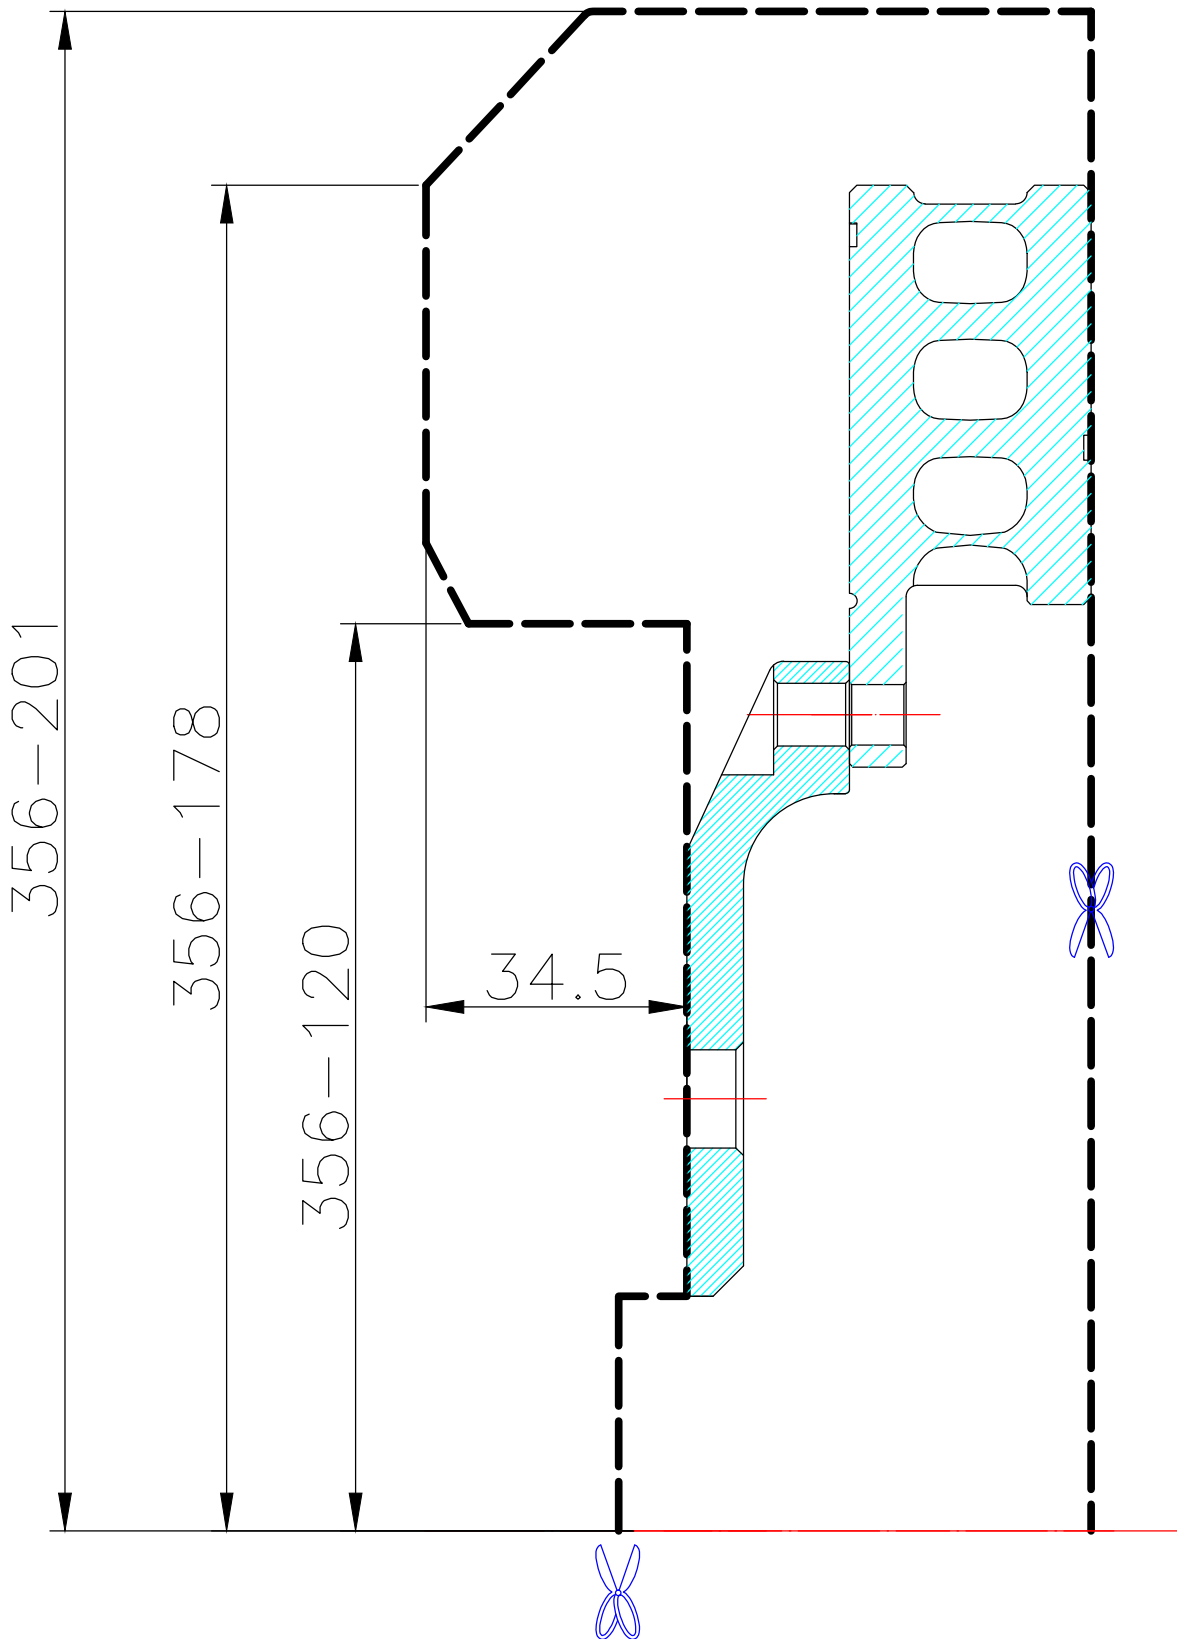

WHEEL FITMENT TEMPLATES

TOYOTA	SUPRA JZA80L		93~98
PARTS NO.	ROTOR DIAMETER	FRONT/REAR	PCD
TO03-8	356X 32	FRONT	5 X 114.3

The wheel fitment is only for your reference and it can not 100% ensure the clearance between caliper and rim is ok. if there is any interference issue, please change your wheel as possible.