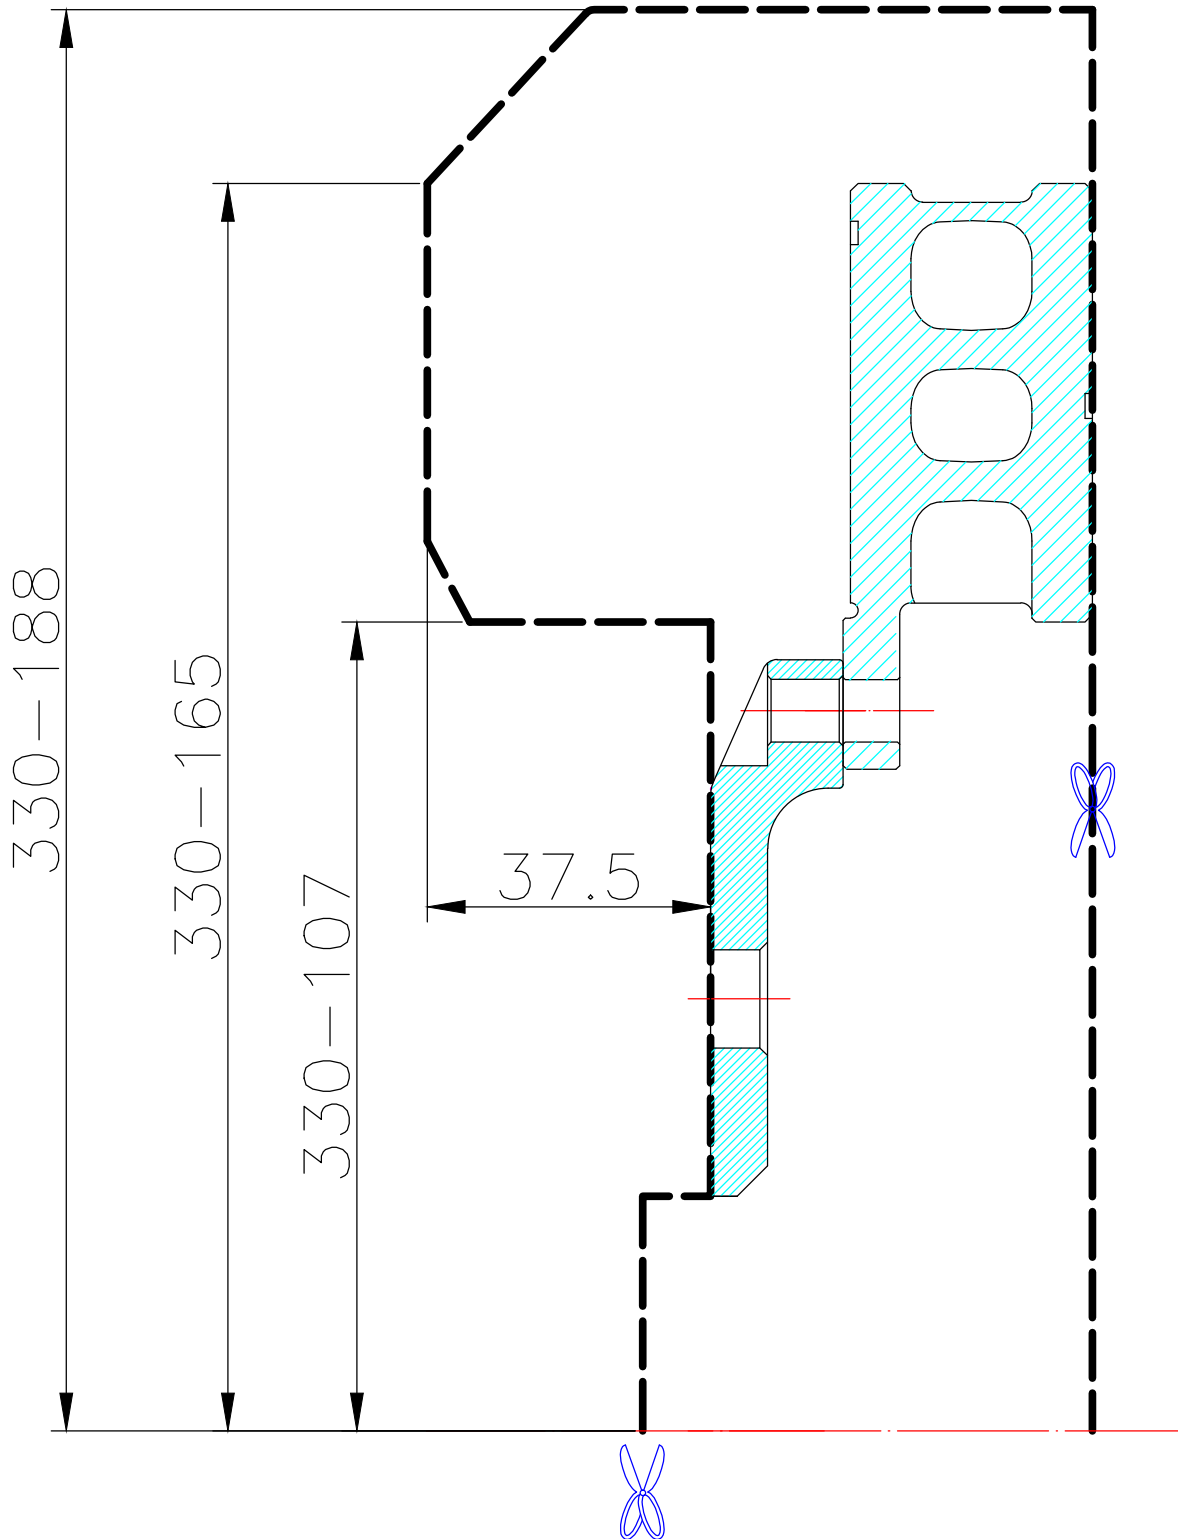

WHEEL FITMENT TEMPLATES

TOYOTA	ALPHARD V 3.0 V6	08~UP	
PARTS NO.	ROTOR DIAMETER	FRONT/REAR	PCD
TO32-7	330X 32	FRONT	5 X 114.3

The wheel fitment is only for your reference and it can not 100% ensure the clearance between caliper and rim is ok. if there is any interference issue, please change your wheel as possible.