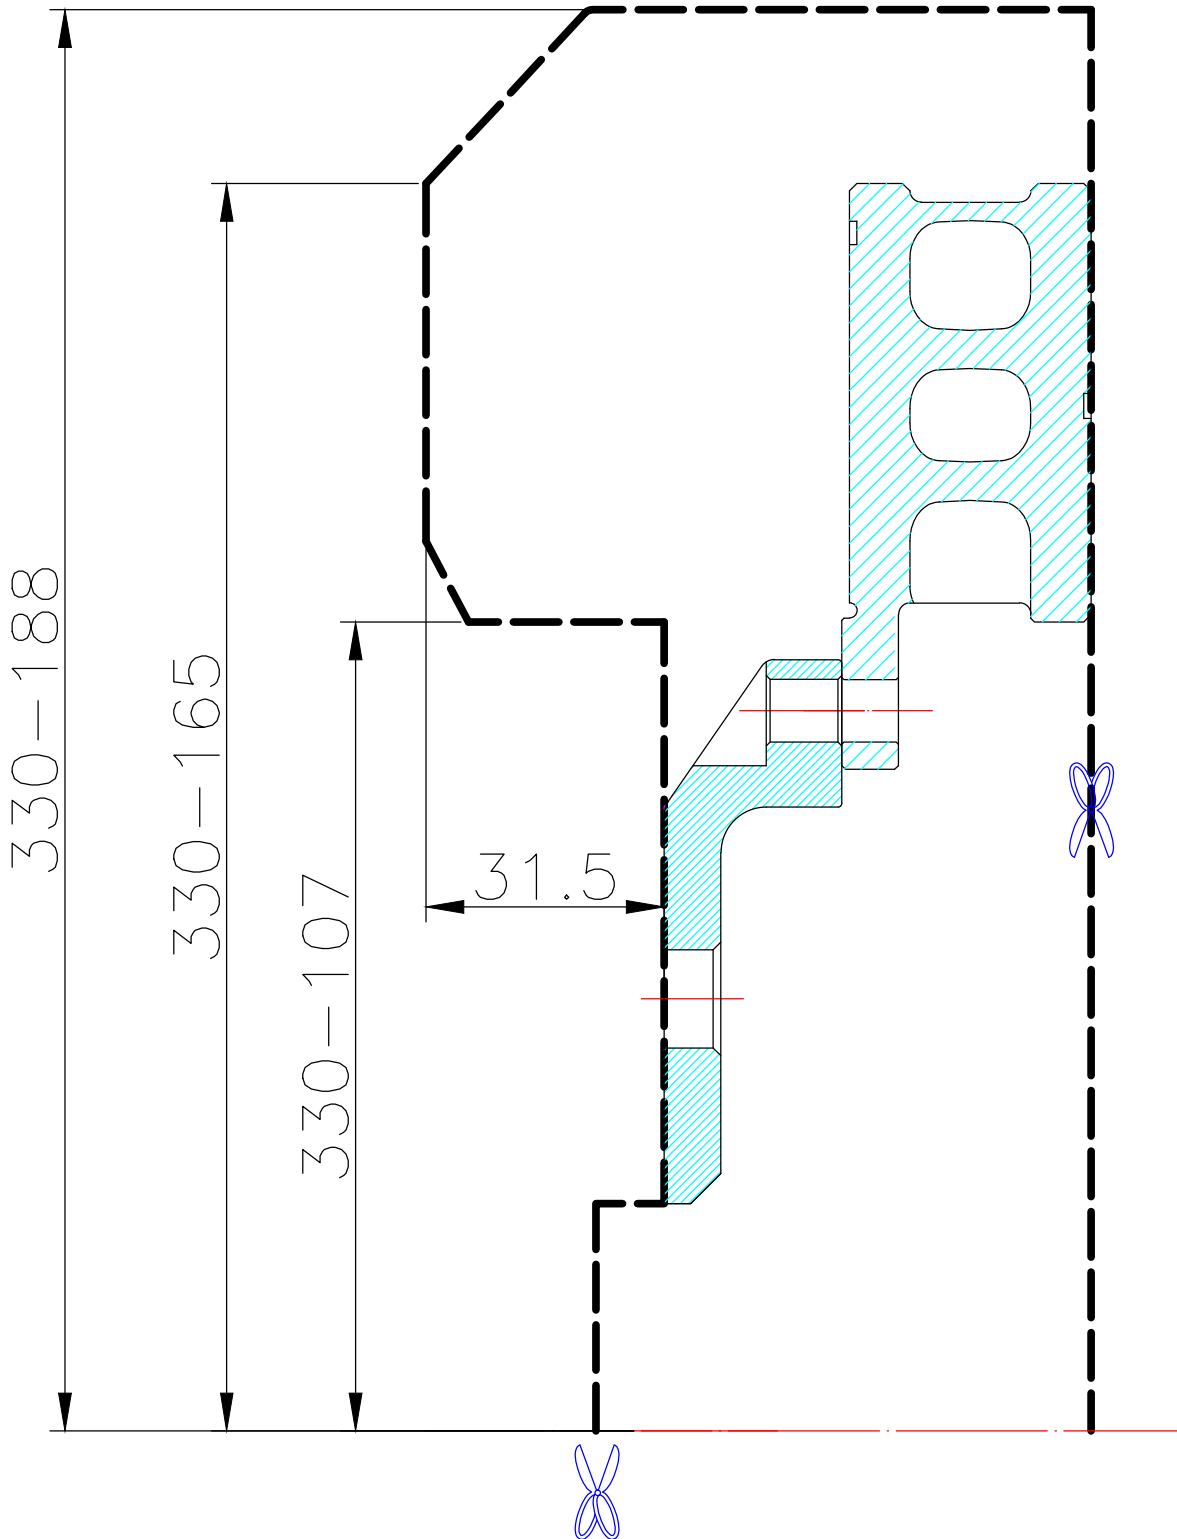

WHEEL FITMENT TEMPLATES

TOYOTA	SUPRA MA70	86~93	
PARTS NO.	ROTOR DIAMETER	FRONT/REAR	PCD
TO23-8	330X 32	FRONT	5 X 114.3

The wheel fitment is only for your reference and it can not 100% ensure the clearance between caliper and rim is ok. if there is any interference issue, please change your wheel as possible.