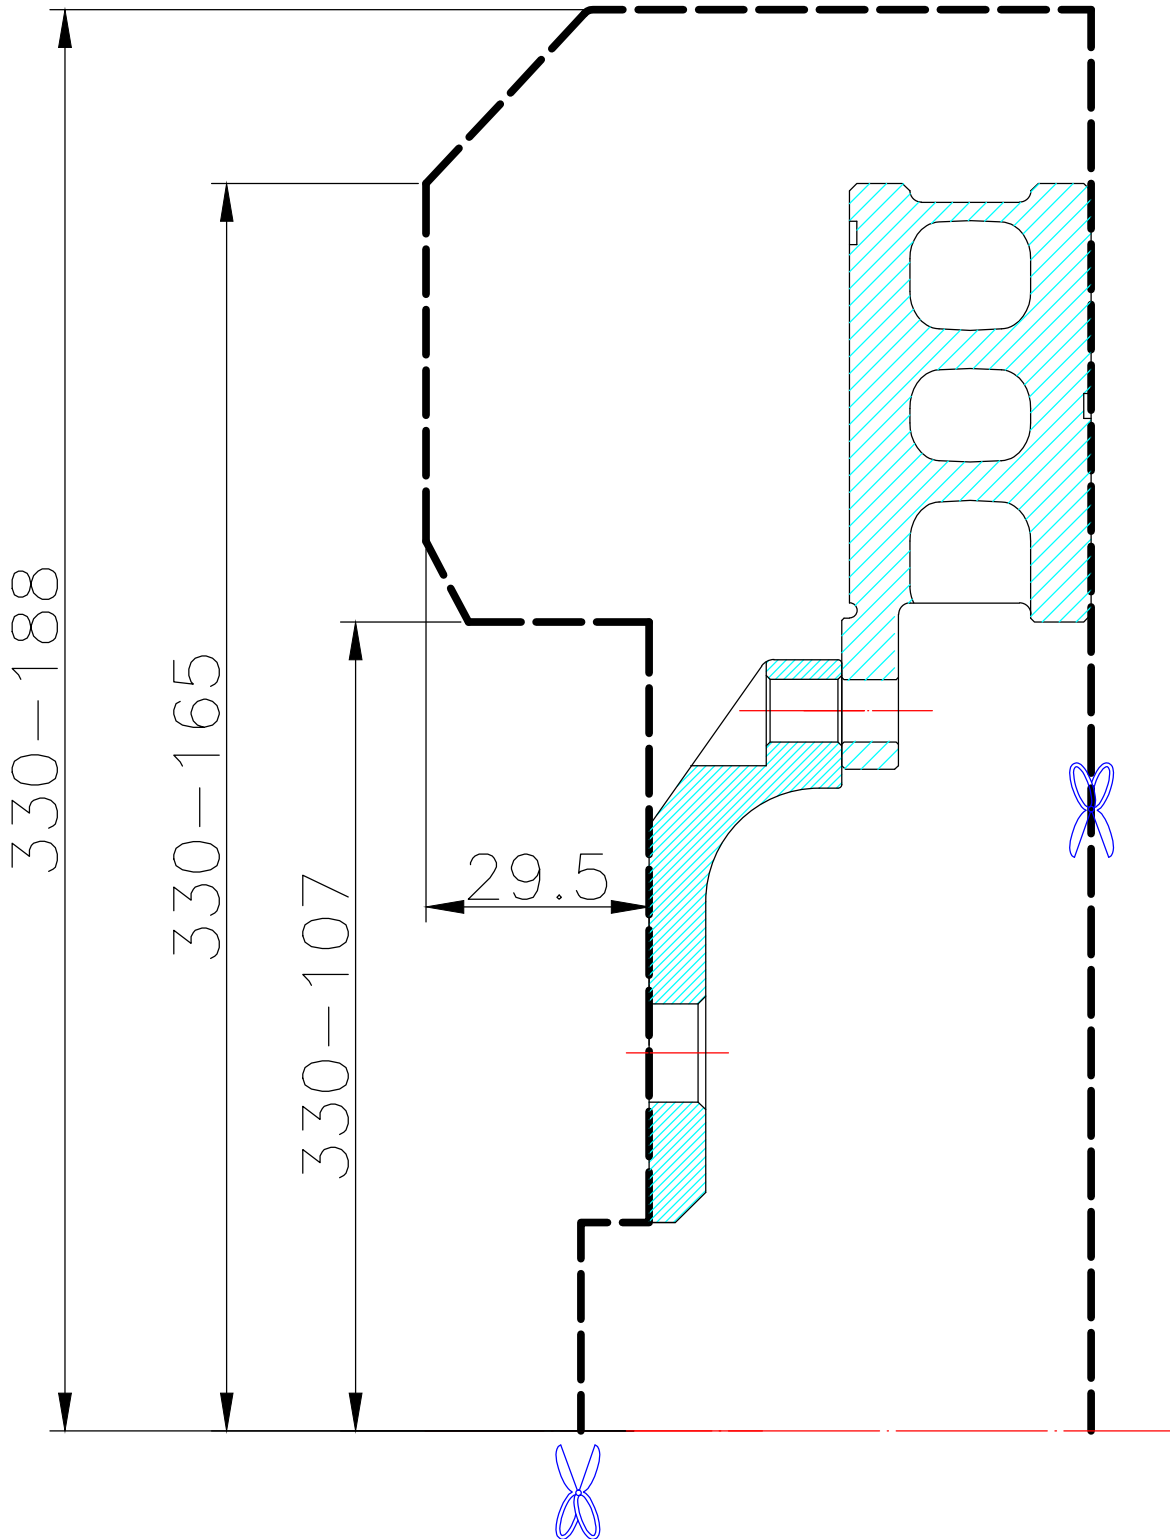

WHEEL FITMENT TEMPLATES

TOYOTA	CELICA ST205 GT4	94~99	
PARTS NO.	ROTOR DIAMETER	FRONT/REAR	PCD
TO22-1-7	330X 32	FRONT	5 X 100

The wheel fitment is only for your reference and it can not 100% ensure the clearance between caliper and rim is ok. if there is any interference issue, please change your wheel as possible.