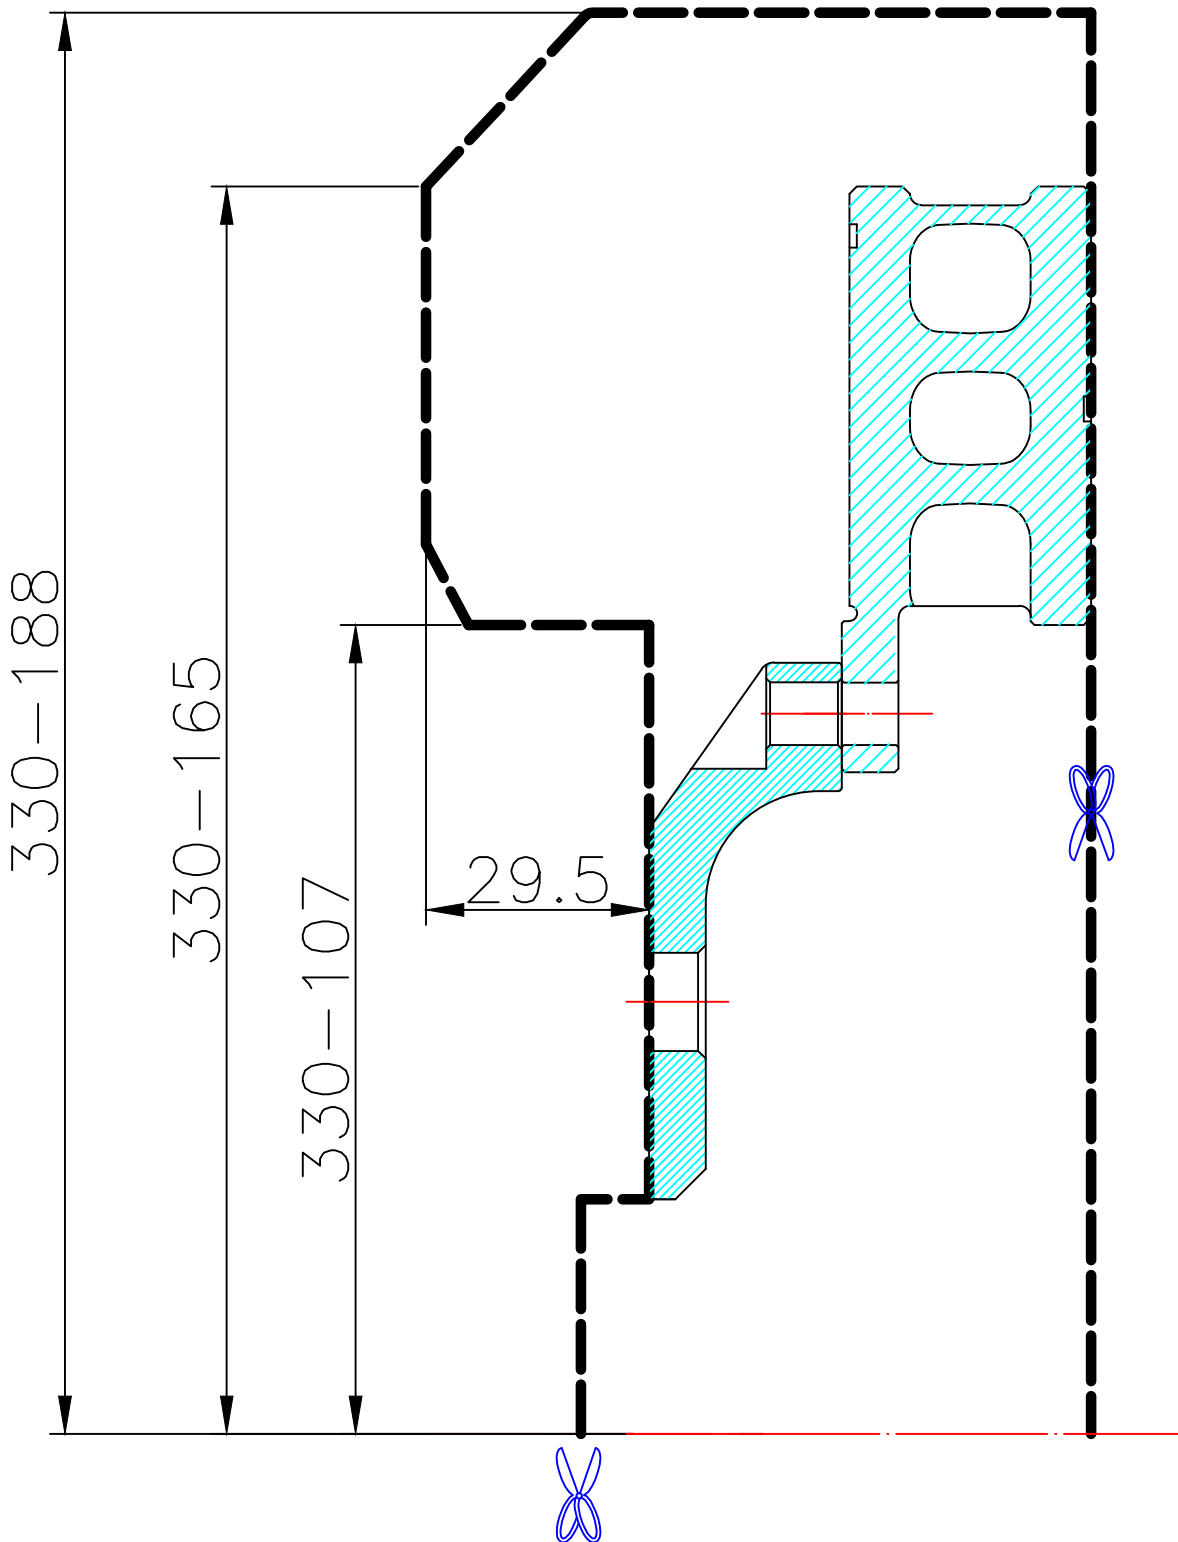

WHEEL FITMENT TEMPLATES

TOYOTA	CHASER JZX 100	96~00
PARTS NO.	ROTOR DIAMETER	FRONT/REAR
TO06-8	330X 32	FRONT
		PCD
		5 X 114.3

The wheel fitment is only for your reference and it can not 100% ensure the clearance between caliper and rim is ok. if there is any interference issue, please change your wheel as possible.