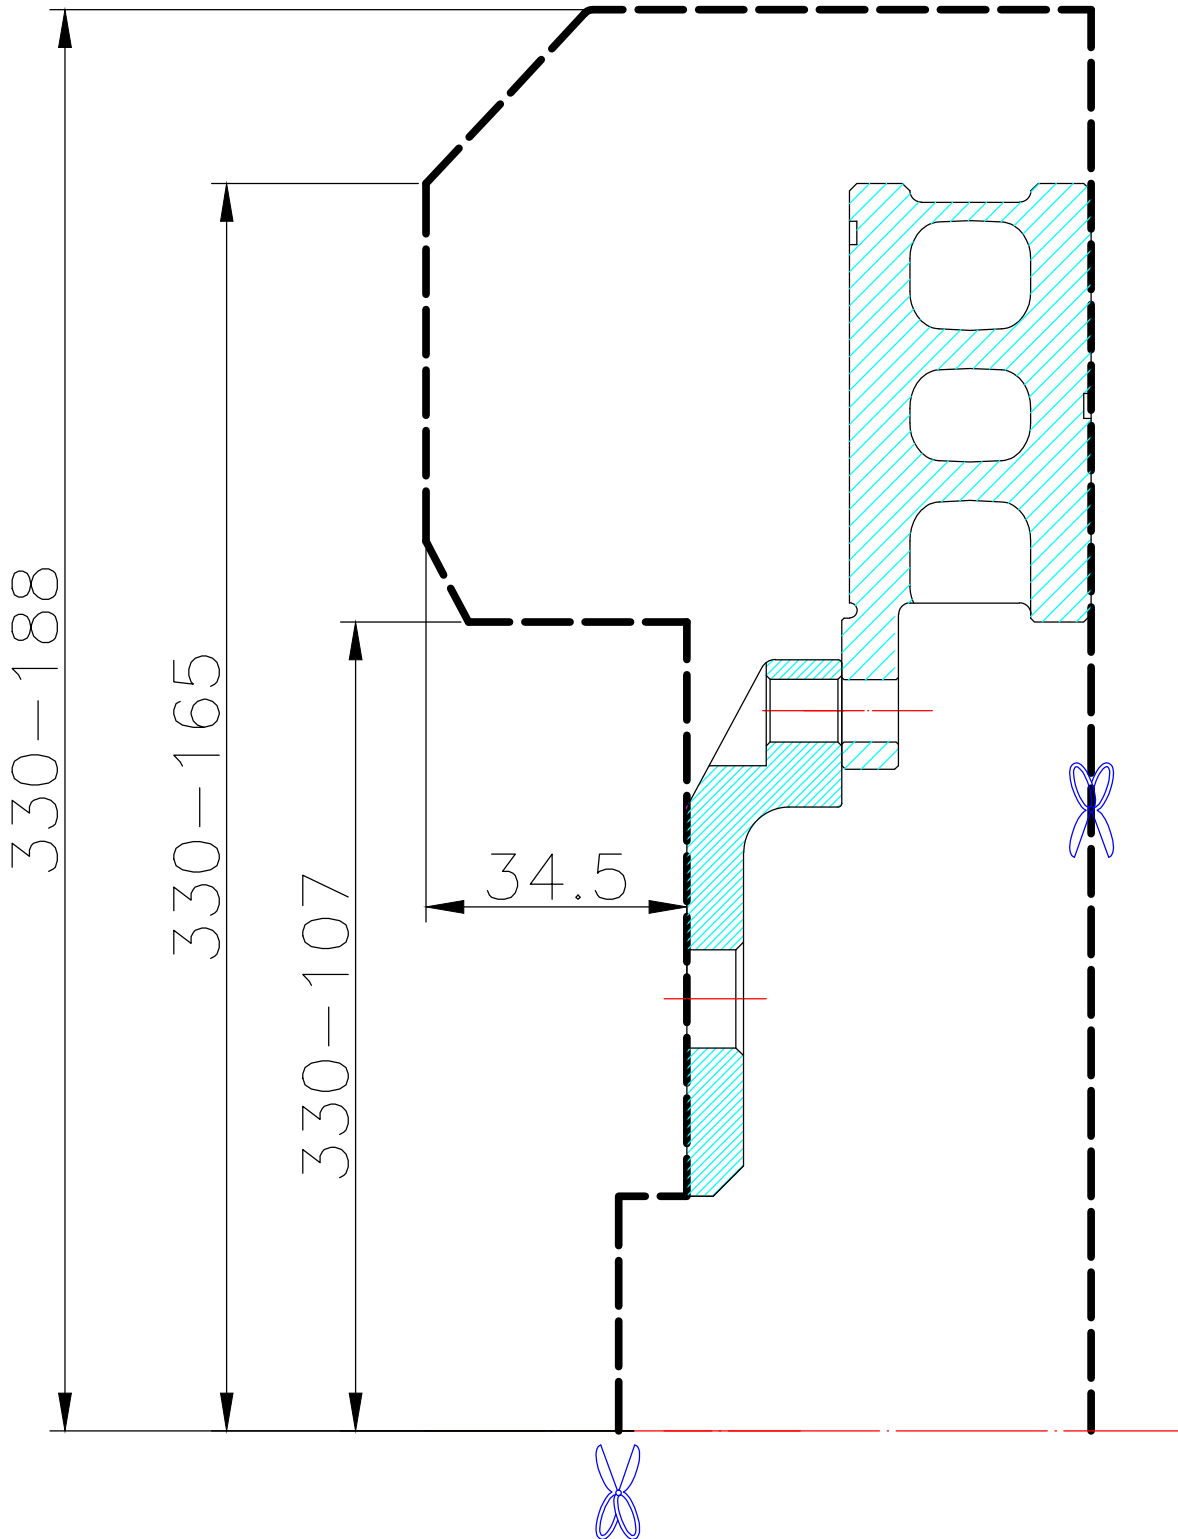

WHEEL FITMENT TEMPLATES

TOYOTA	SUPRA JZA80L	93~98	
PARTS NO.	ROTOR DIAMETER	FRONT/REAR	PCD
TO03-8	330X 32	FRONT	5 X 114.3

The wheel fitment is only for your reference and it can not 100% ensure the clearance between caliper and rim is ok. if there is any interference issue, please change your wheel as possible.