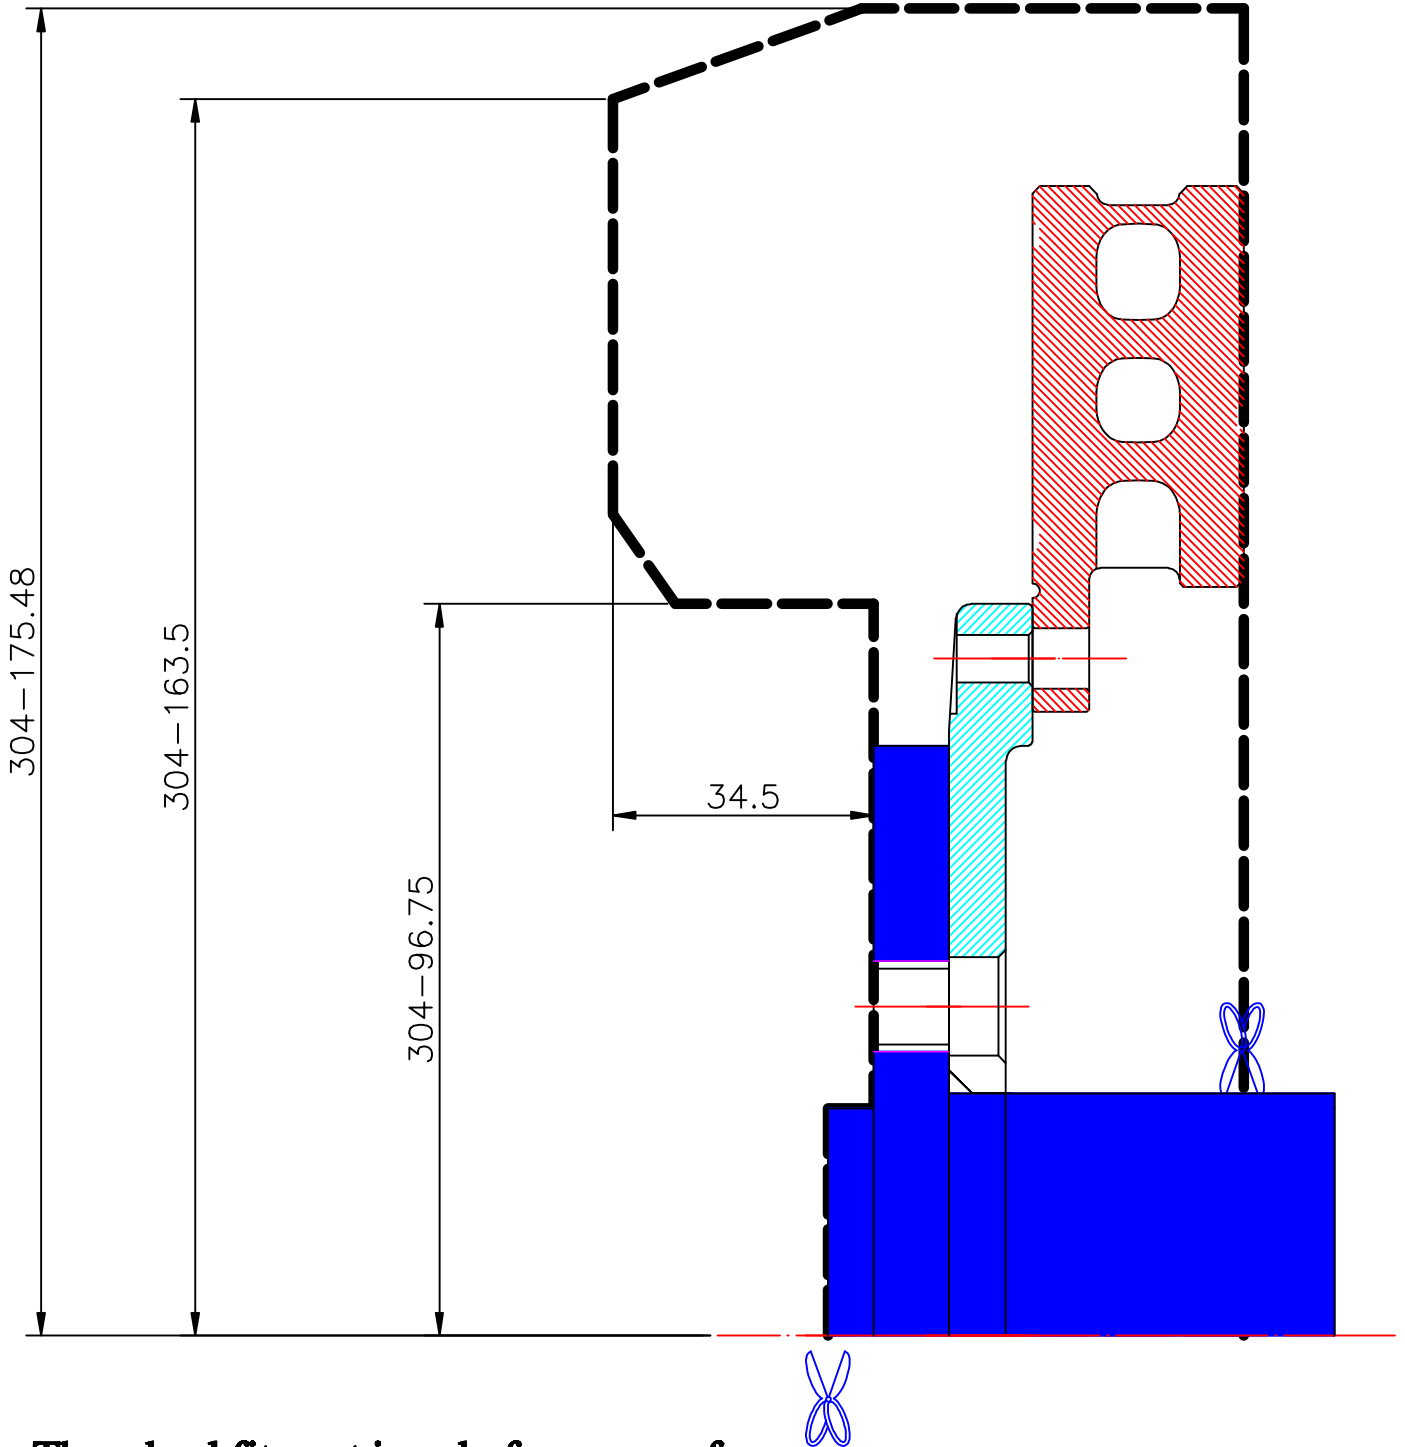

WHEEL FITMENT TEMPLATES

TOYOTA	AE86	83~87	
PARTS NO.	ROTOR DIAMETER	FRONT/REAR	PCD
TO28-8	304 X 28	FRONT	4 X 114.3

The wheel fitment is only for your reference and it can not 100% ensure the clearance between caliper and rim is ok. if there is any interference issue, please change your wheel as possible.