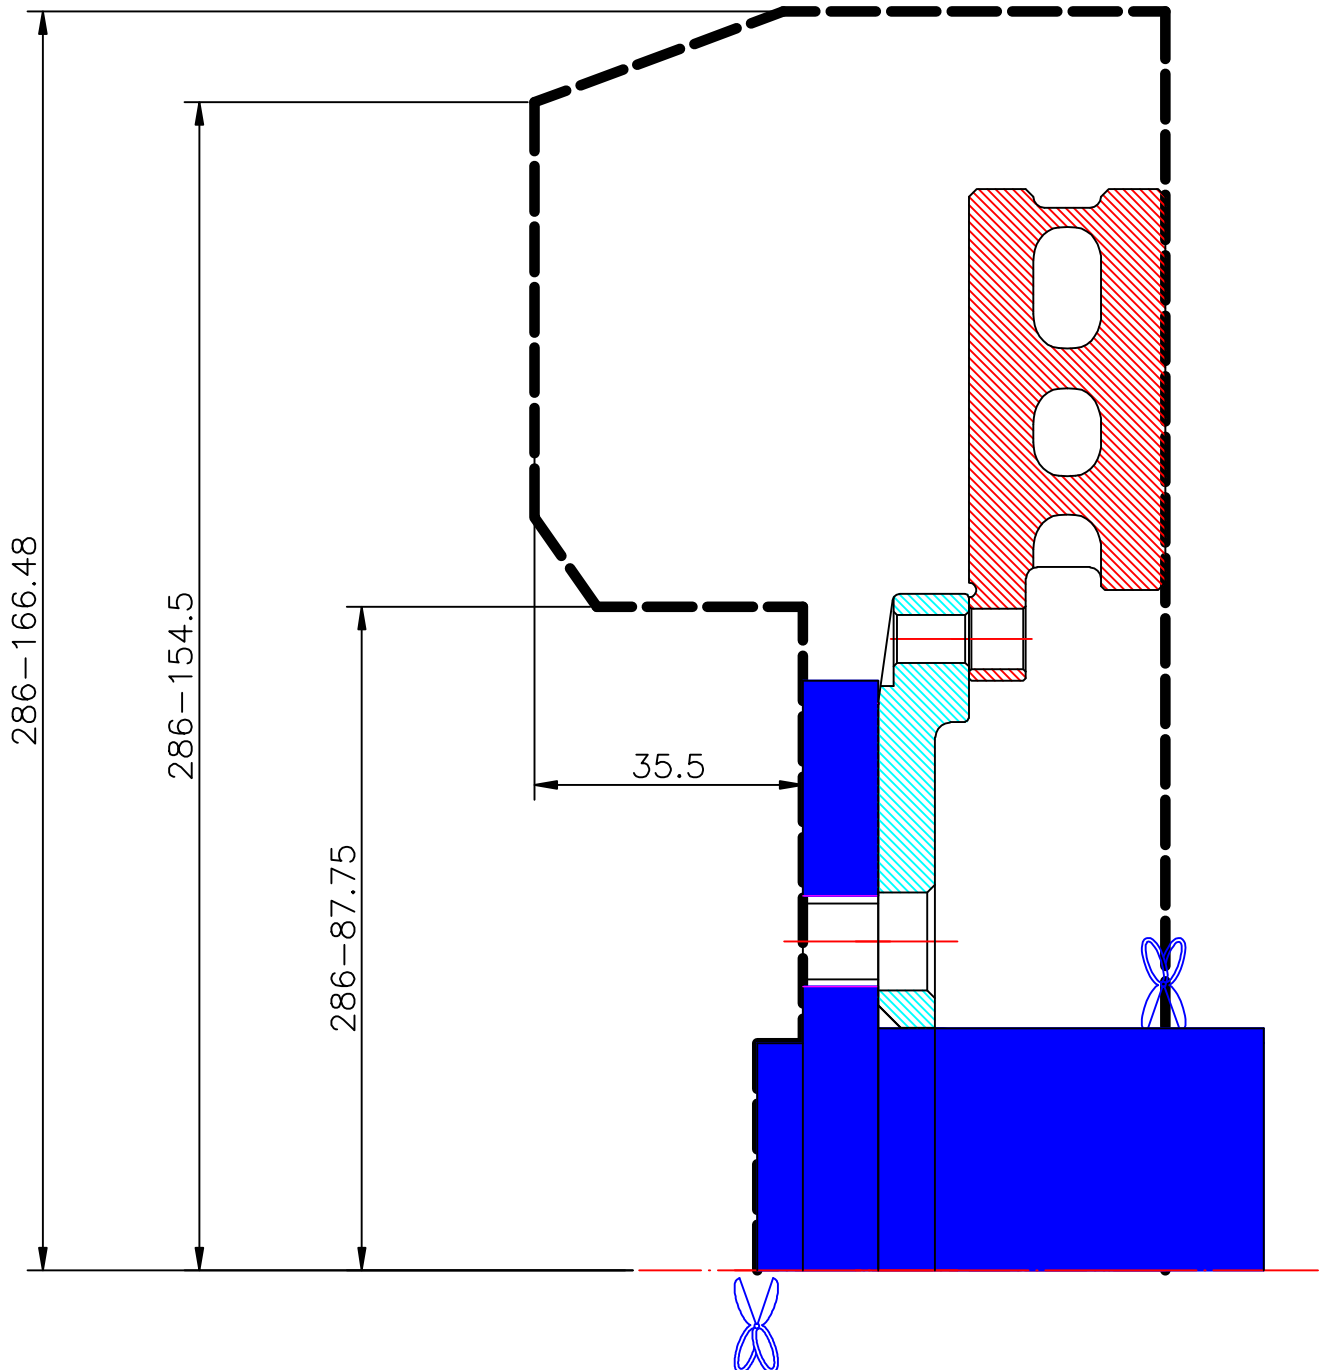

WHEEL FITMENT TEMPLATES

TOYOTA	AE86	83~87	
PARTS NO.	ROTOR DIAMETER	FRONT/REAR	PCD
TO28-8	286 X 26	FRONT	4 X 114.3

The wheel fitment is only for your reference and it can not 100% ensure the clearance between caliper and rim is ok. if there is any interference issue, please change your wheel as possible.