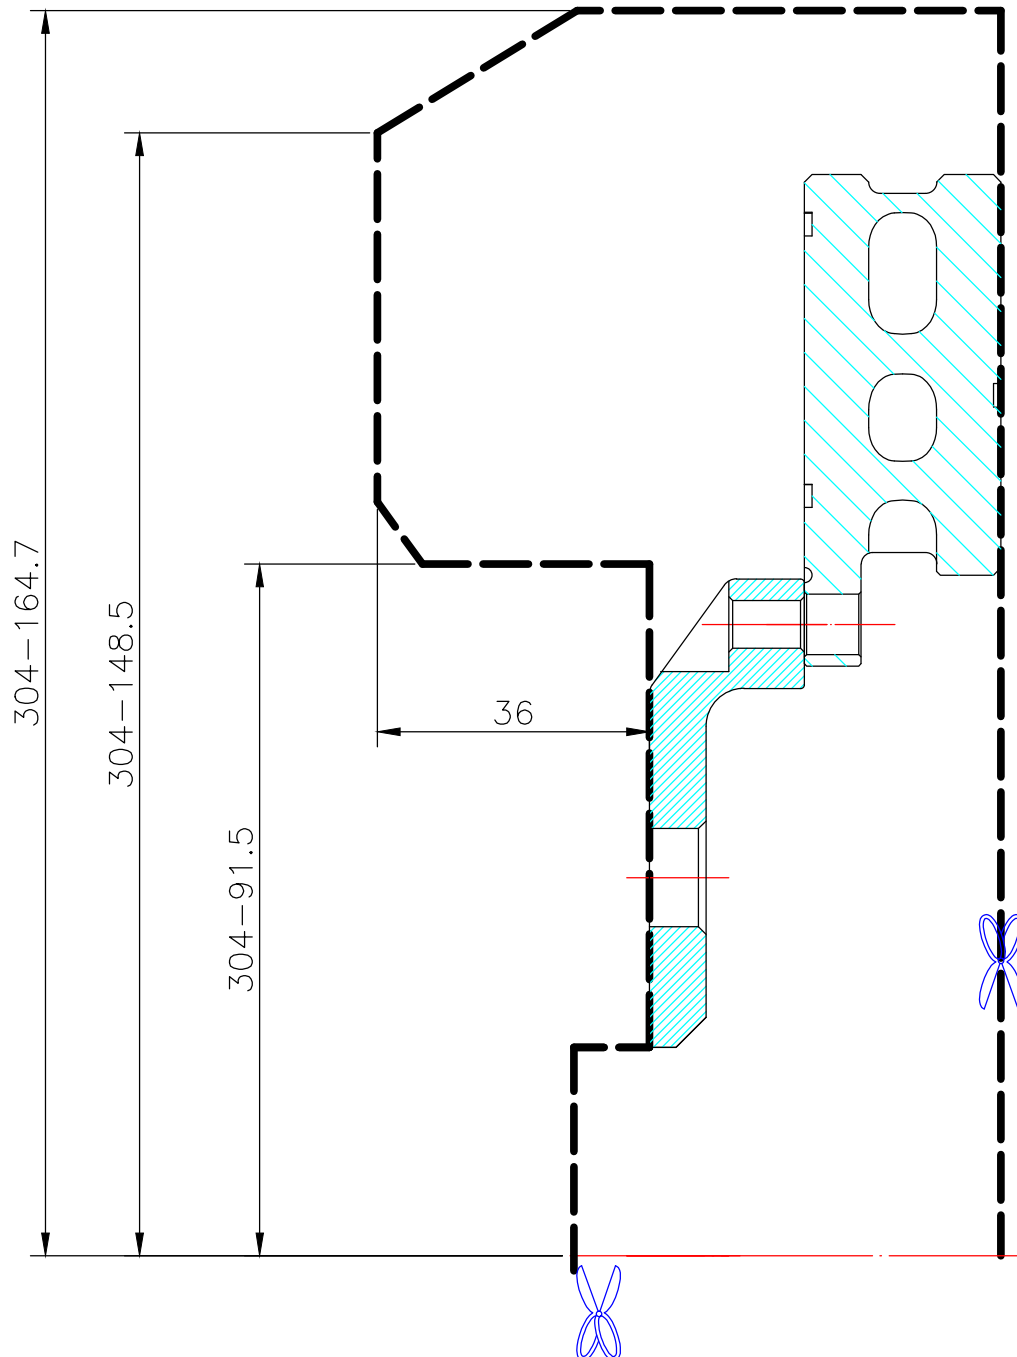

# WHEEL FITMENT TEMPLATES

TOYOTA		YARIS		05~10	
PARTS NO.	ROTOR DIAMETER	FRONT/REAR		PCD	
TO25-2-7	286 X 26	FRONT		4 X 100	

The wheel fitment is only for your reference and it can not 100% ensure the clearance between caliper and rim is ok. if there is any interference issue, please change your wheel as possible.