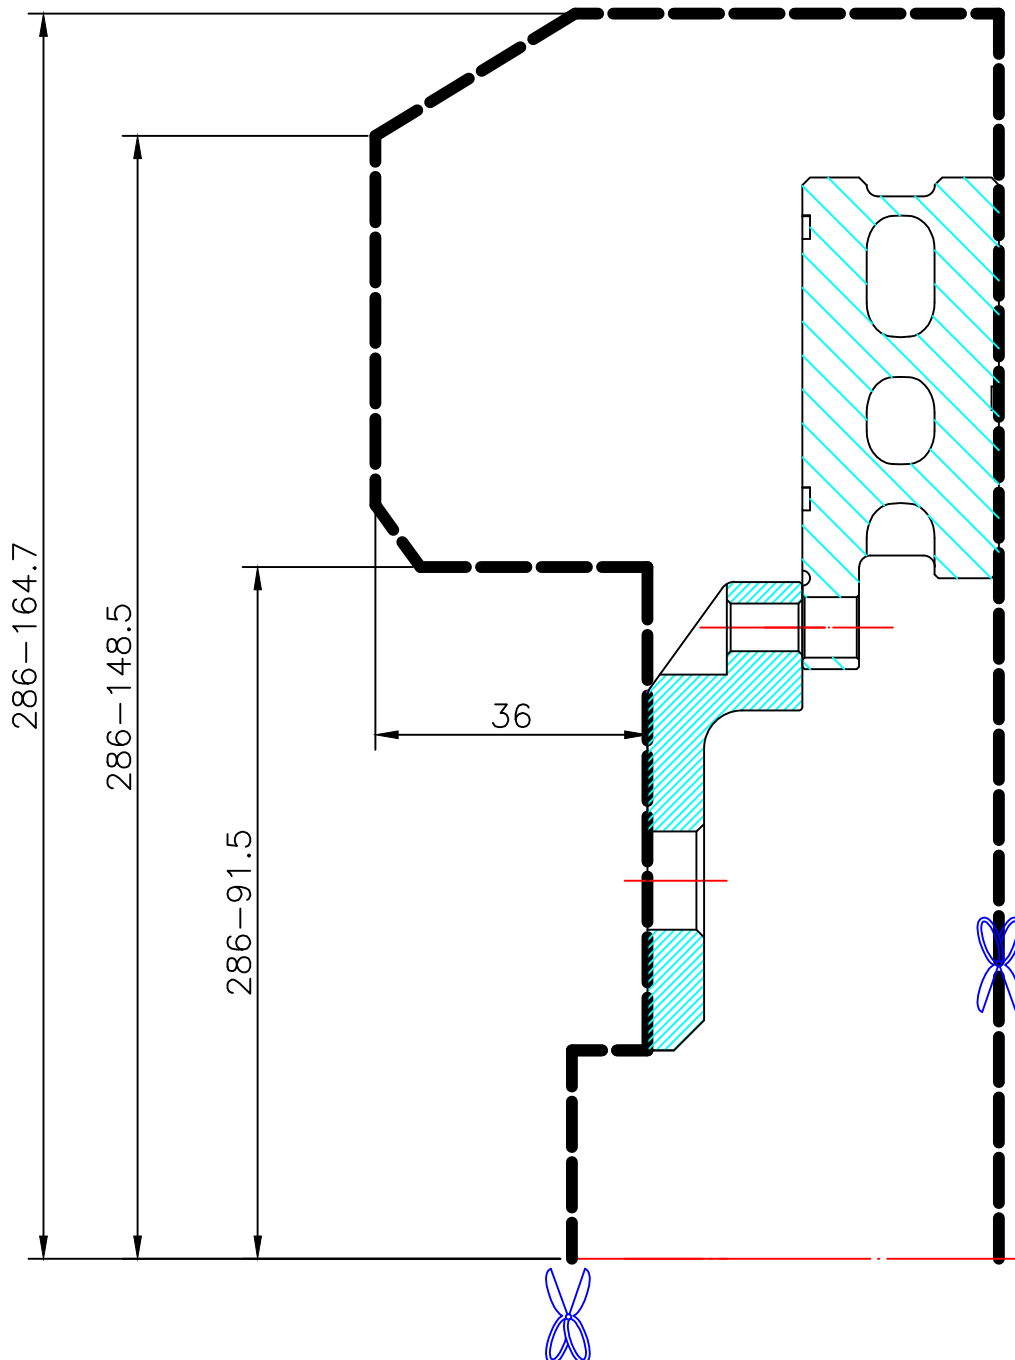

WHEEL FITMENT TEMPLATES

TOYOTA	MRS	99~07	
PARTS NO.	ROTOR DIAMETER	FRONT/REAR	PCD
TO05-8	286 X 26	FRONT	4 X 100

The wheel fitment is only for your reference and it can not 100% ensure the clearance between caliper and rim is ok. if there is any interference issue, please change your wheel as possible.