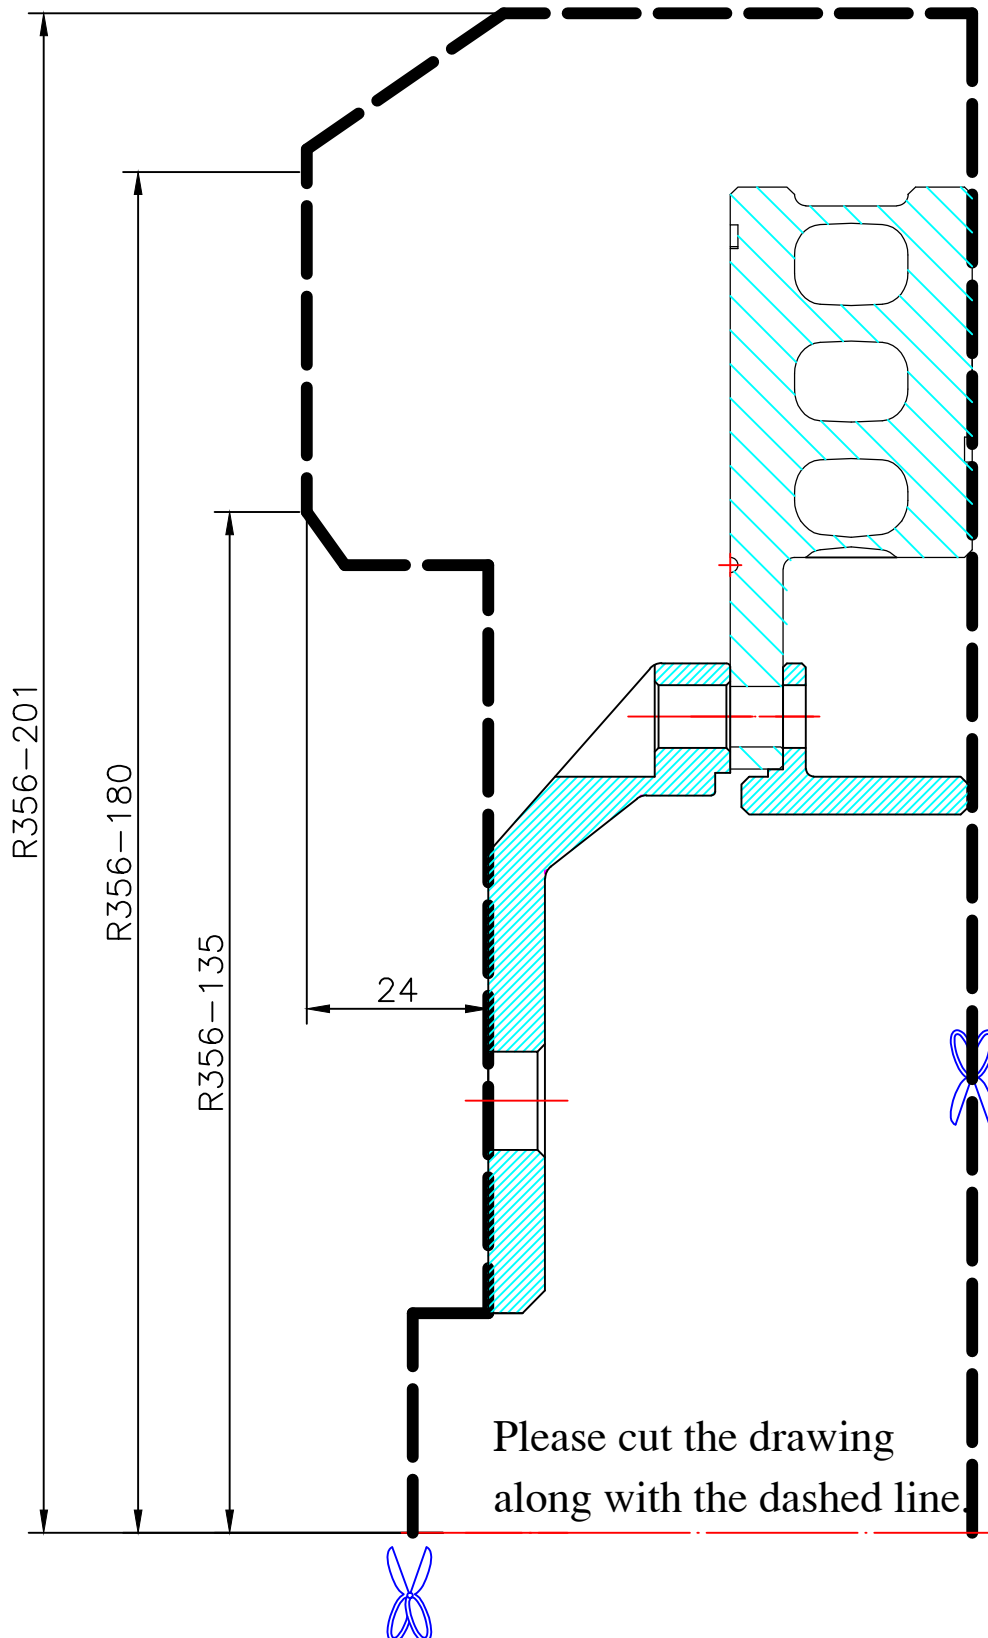

WHEEL FITMENT TEMPLATES

SUBARU	WRX AWD $\varnothing 286 / \varnothing 190$	14~UP	
PARTS NO.	ROTOR DIAMETER	FRONT/REAR	PCD
SU16-8-R	356X 32	REAR	5 X 114.3

The wheel fitment is only for your reference and it can not 100% ensure the clearance between caliper and rim is ok. if there is any interference issue, please change your wheel as possible.