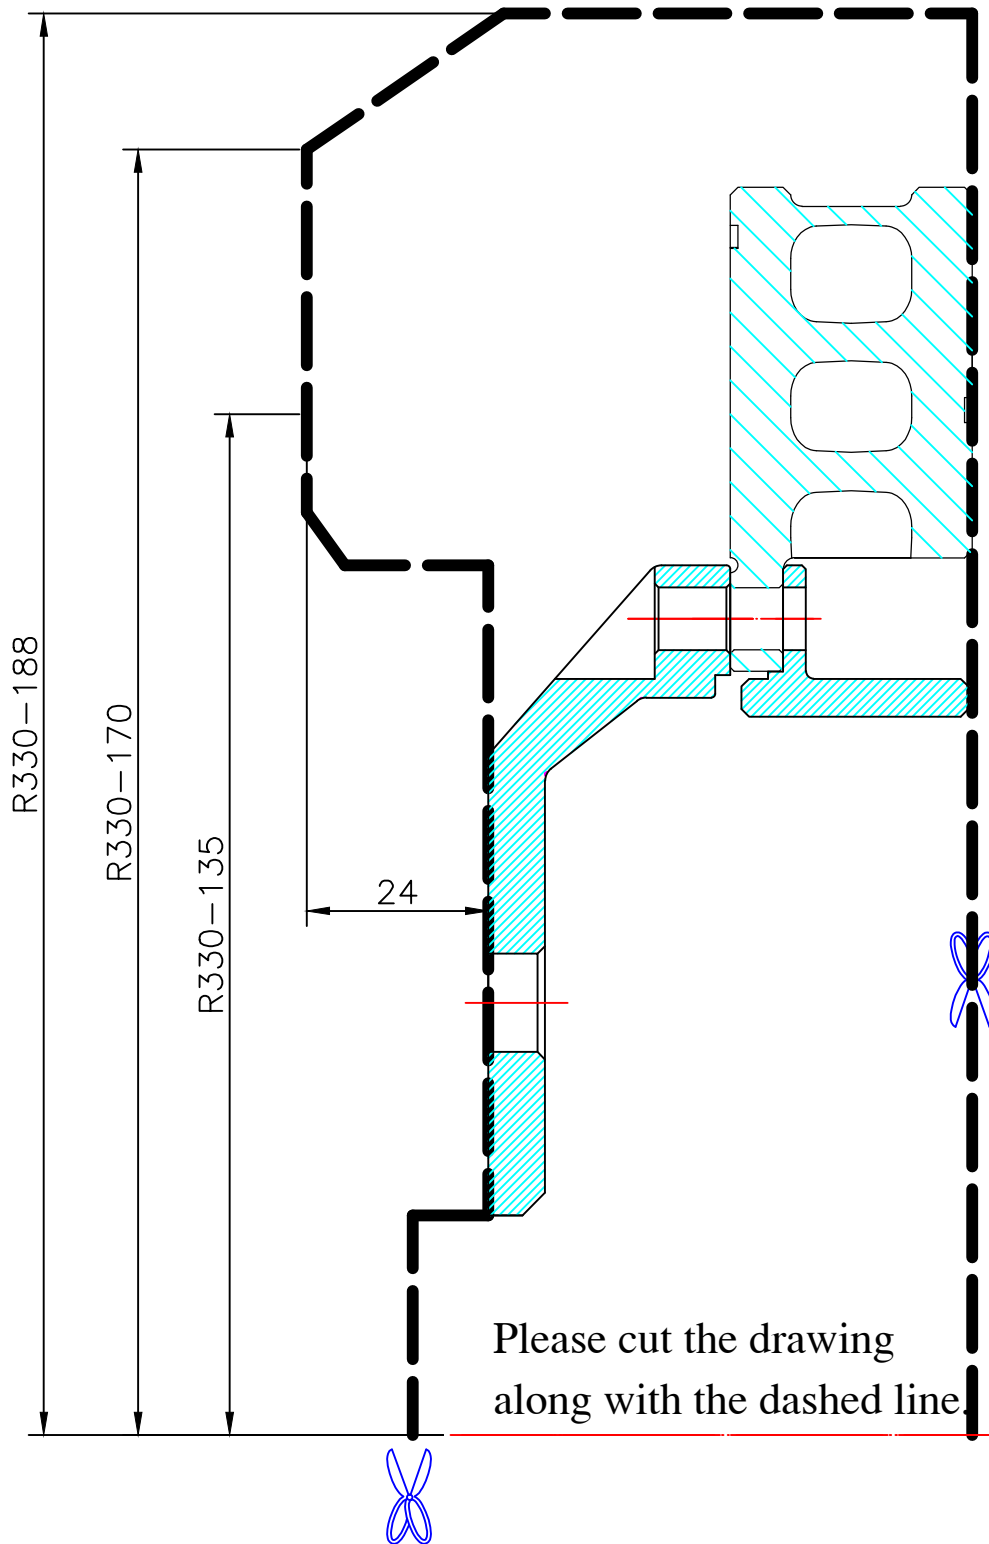

# WHEEL FITMENT TEMPLATES

SUBARU	WRX AWD $\varnothing 286 / \varnothing 190$	14~UP
PARTS NO.	ROTOR DIAMETER	FRONT/REAR
SU16-8-R	330X 32	REAR

The wheel fitment is only for your reference and it can not 100% ensure the clearance between caliper and rim is ok. if there is any interference issue, please change your wheel as possible.